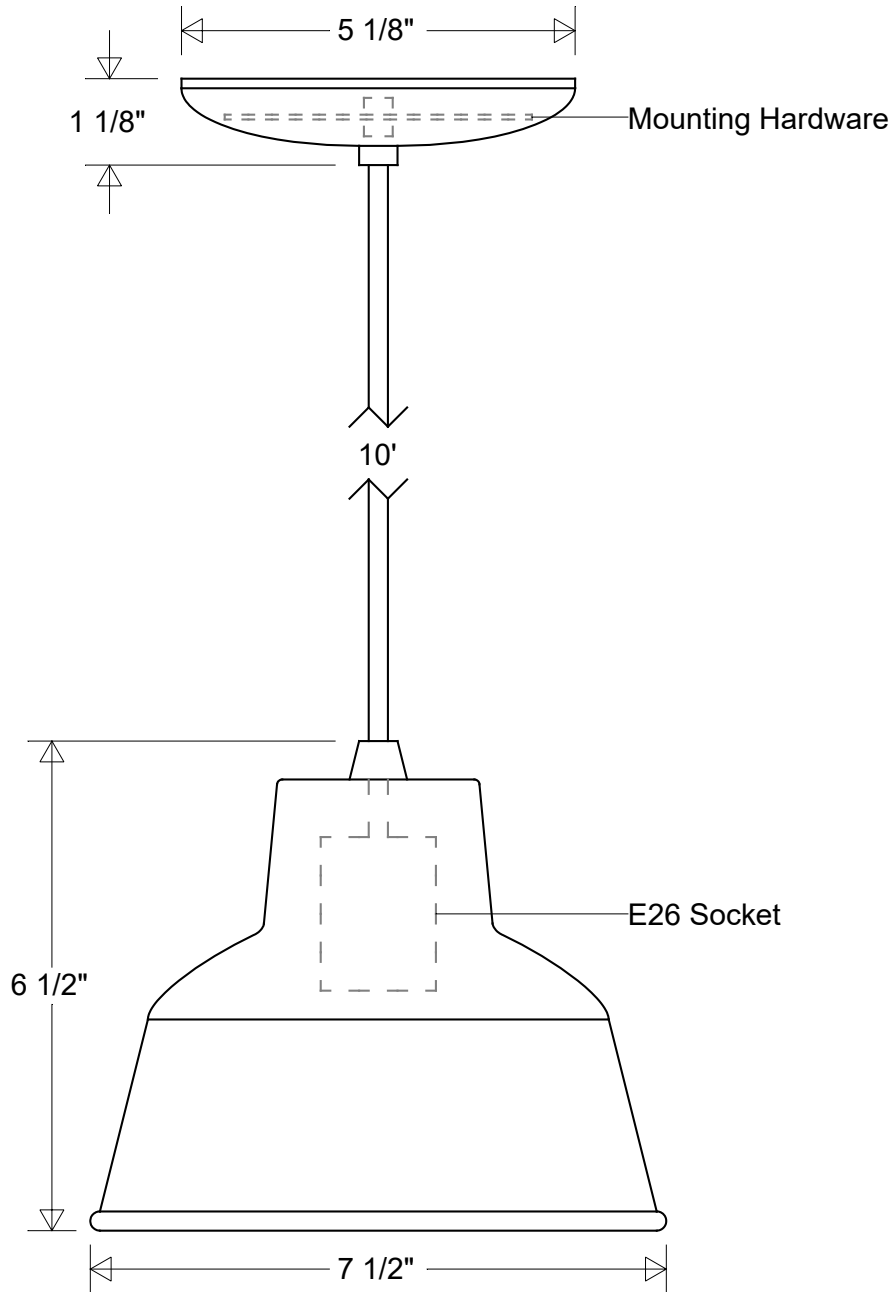

# Primelite Manufacturing Corp

407 S Main St, Freeport, NY 11520

Phone: 516-868-4411 | Fax: 516-868-4609  
 sales@primelite-mfg.com | www.primelite-mfg.com

PART # #23/7	LAMP E26 Socket	VOLTAGE 120 V	COLOR Powder Coated Paint
JOB NAME			TYPE Pendant

<b>Lamp: E26 Socket</b> Max Wattage: 60 W 	<b>Initials</b> Drawn: CB Checked: ENG Appr.: MFR Appr.: QA: <b>Date</b> 10/2023	<h2>#23/7</h2>			<b>Revisions</b>					
	7 1/2" Dia   6 1/2" H 10' Vinyl Cord: Black or White			Zone	Rev	Description	Date	Appr		
	<b>Construction:</b> Aluminum	<b>Weight:</b>	<b>Scale:</b>	<b>Size:</b> <b>A</b>	<b>Drawing No.:</b> <b>0001</b>	<b>Rev:</b> <b>A</b>				
<b>Unless Otherwise Specified:</b> Dimensions in Inches				<b>CAD File:</b>	<b>Sheet:</b> <b>1 of 1</b>					