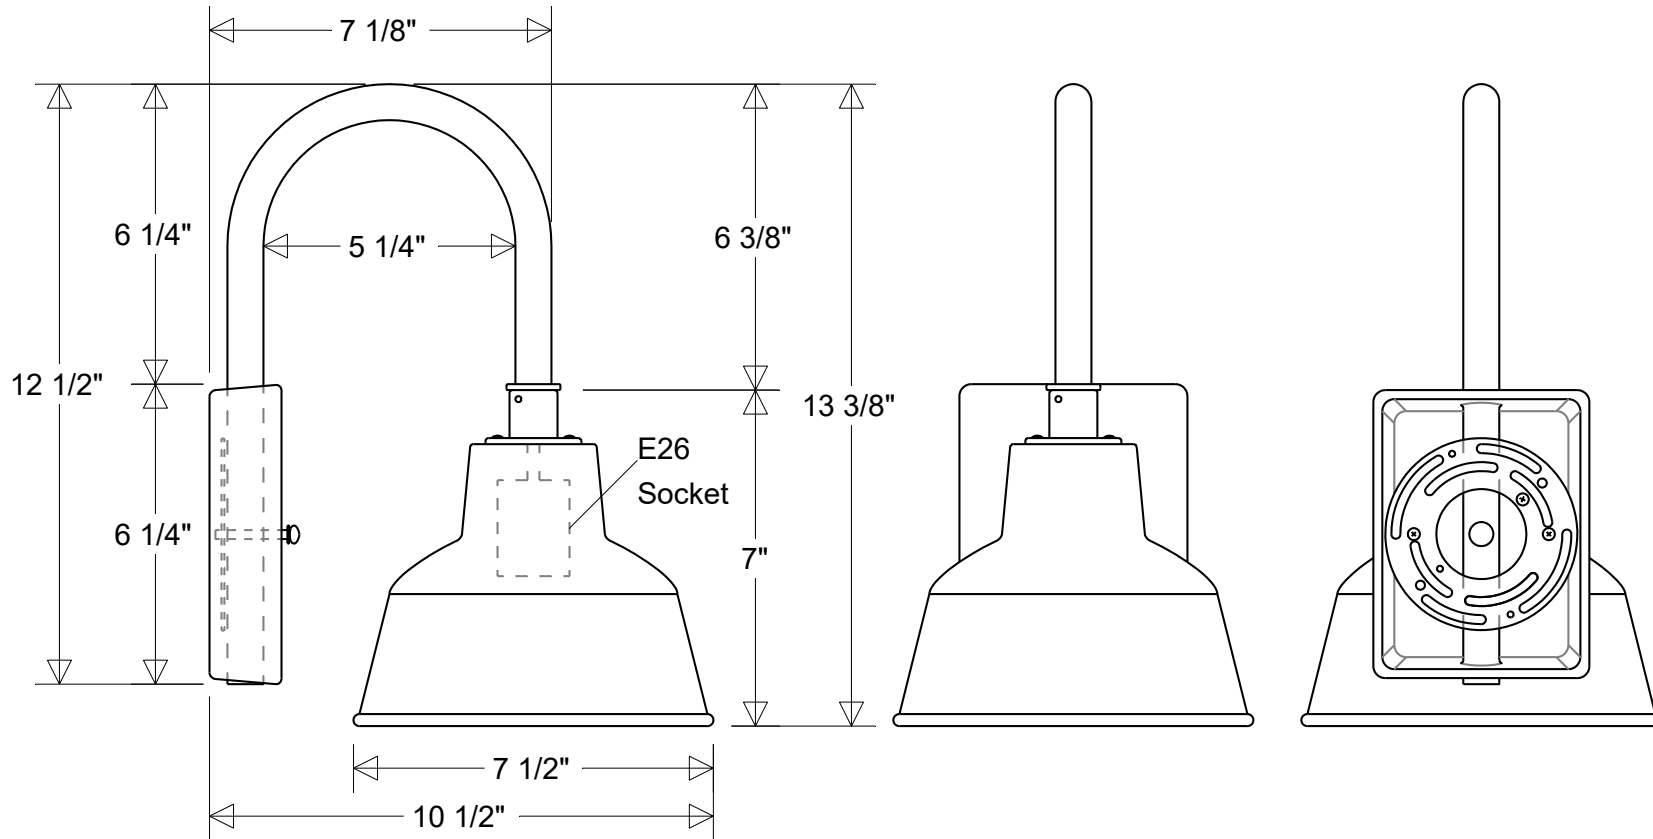

Lamp: E26 Socket Max Wattage: 60 W 	Initials	Date	<h2>#23/7-873</h2>									
	Drawn	CB						04/2024				
	Checked			7 1/2" Dia 10 1/2" Ext 13 3/8" H								
Construction: Aluminum	MFR Appr.	QA	Size A	Drawing No. 0001	Rev A	Revisions						
Weight:			Scale	CAD File	Sheet	Zone	Rev	Description	Date	Appr		
All dimensions are nominal.												
					1 of 1							