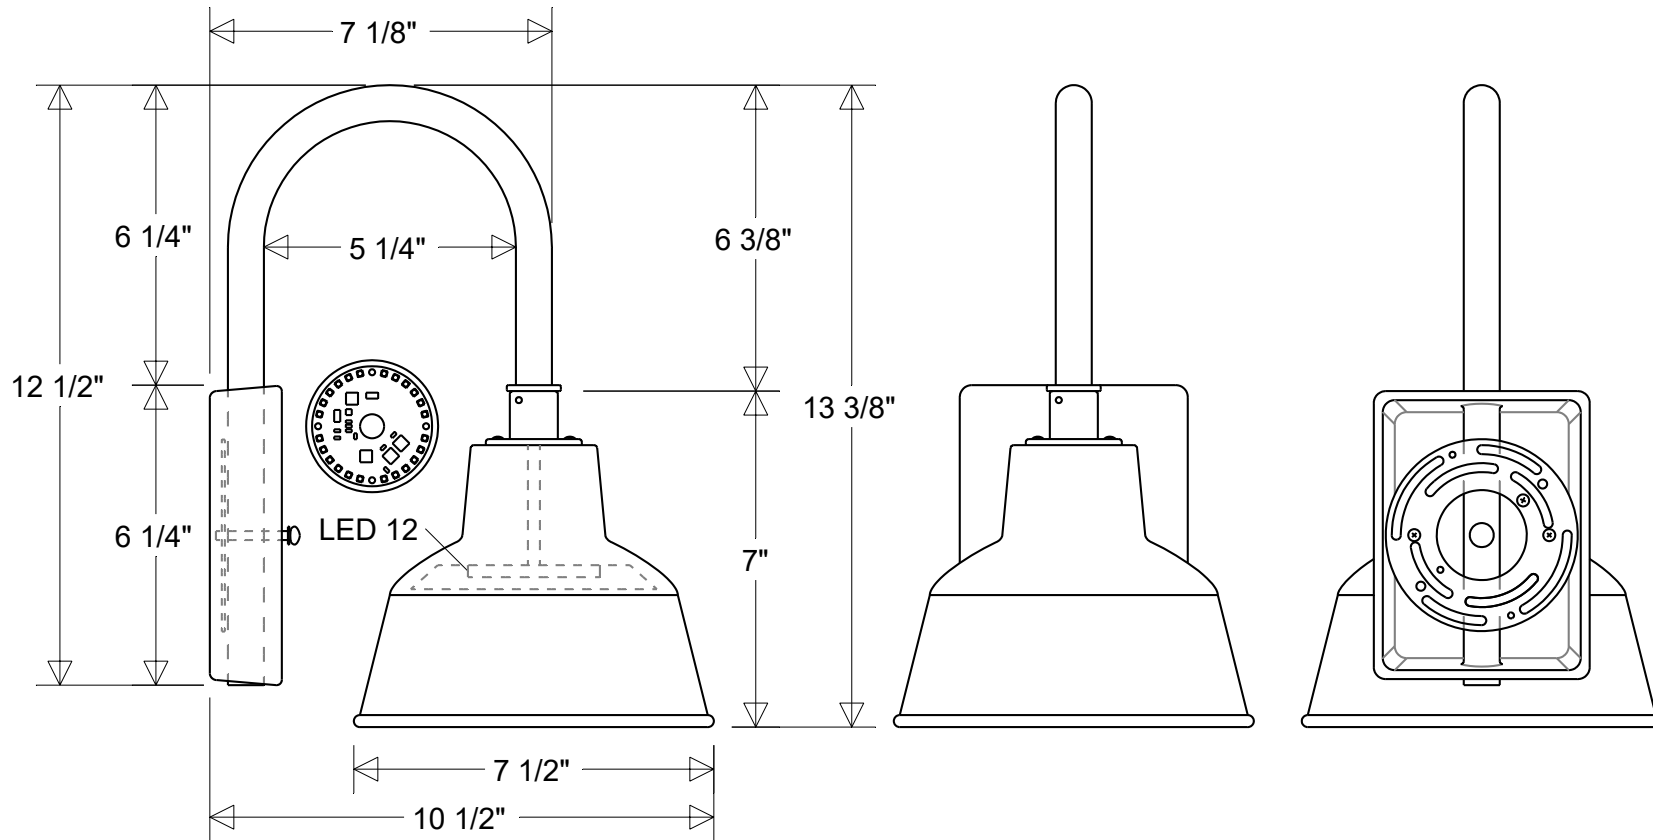

Primelite Manufacturing Corp

407 S Main St, Freeport, NY 11520

Phone: 516-868-4411 | Fax: 516-868-4609

sales@primelite-mfg.com | www.primelite-mfg.com

PART #

#23/7-873 LED 12

LAMP

Built-In LED

VOLTAGE

120 V

COLOR

Powder Coated Paint

JOB NAME

TYPE

Gooseneck

Lamp: LED 12 Array

60 W Inc Equivalent
3K = 1140 Lumens
4K = 1280 Lumens

Initials Date

Drawn CB 04/2024

Checked

ENG Appr.

MFR Appr.

QA

Weight:

#23/7-873 LED 12

7 1/2" Dia | 10 1/2" Ext | 13 3/8" H

Size Drawing No. Rev

A 0001 A

Scale CAD File Sheet 1 of 1

Revisions

Zone	Rev	Description	Date	Appr

All dimensions are nominal.