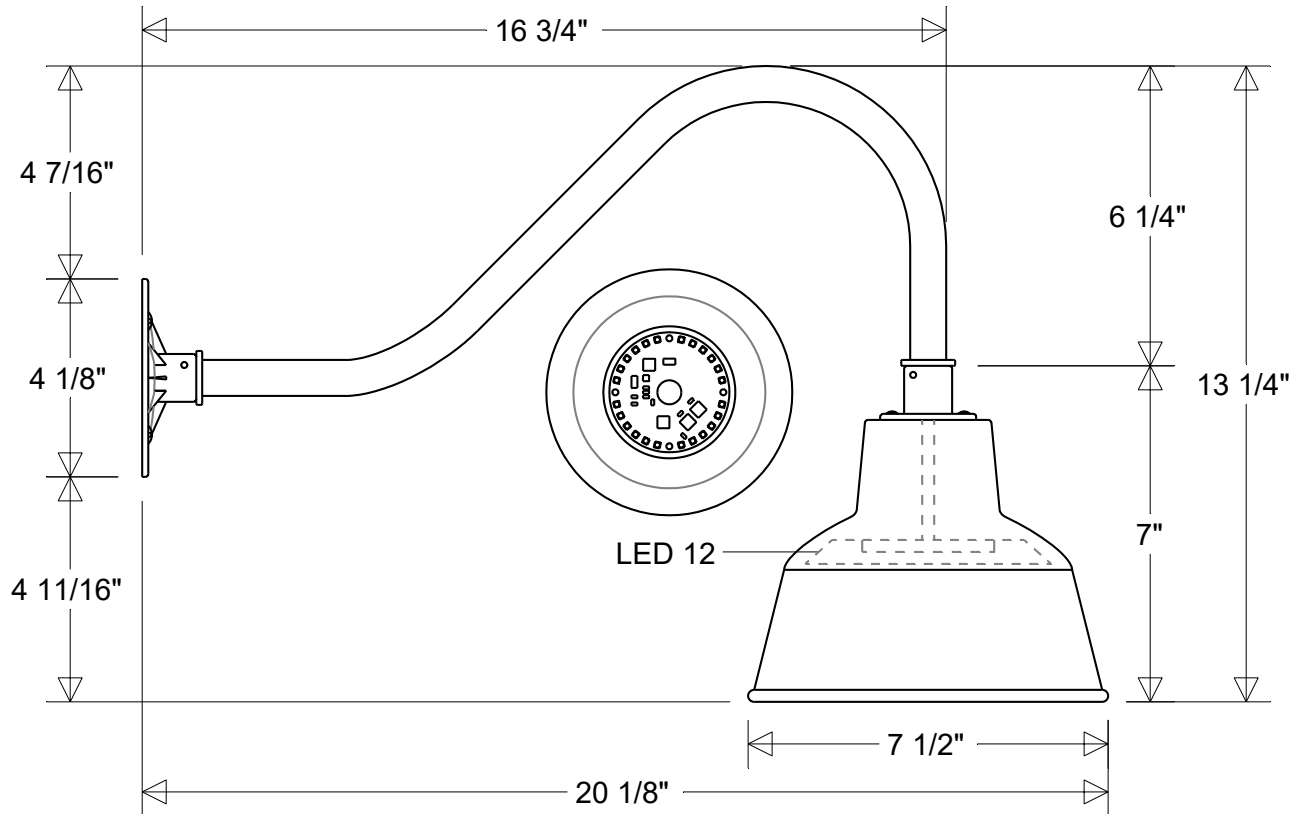

Lamp: LED 12 Array
 60 W Inc Equivalent
 3K = 1140 Lumens
 4K = 1280 Lumens

Initials	Date	#23/7-859 LED 12		
Drawn CB	04/2024			
Checked		7 1/2" Dia 20 1/8" Ext 13 1/4" H		
ENG Appr.				
MFR Appr.		Size A	Drawing No. 0001	Rev A
QA		Scale	CAD File	Sheet 1 of 1
Weight:				

Revisions				
Zone	Rev	Description	Date	Appr

All dimensions are nominal.