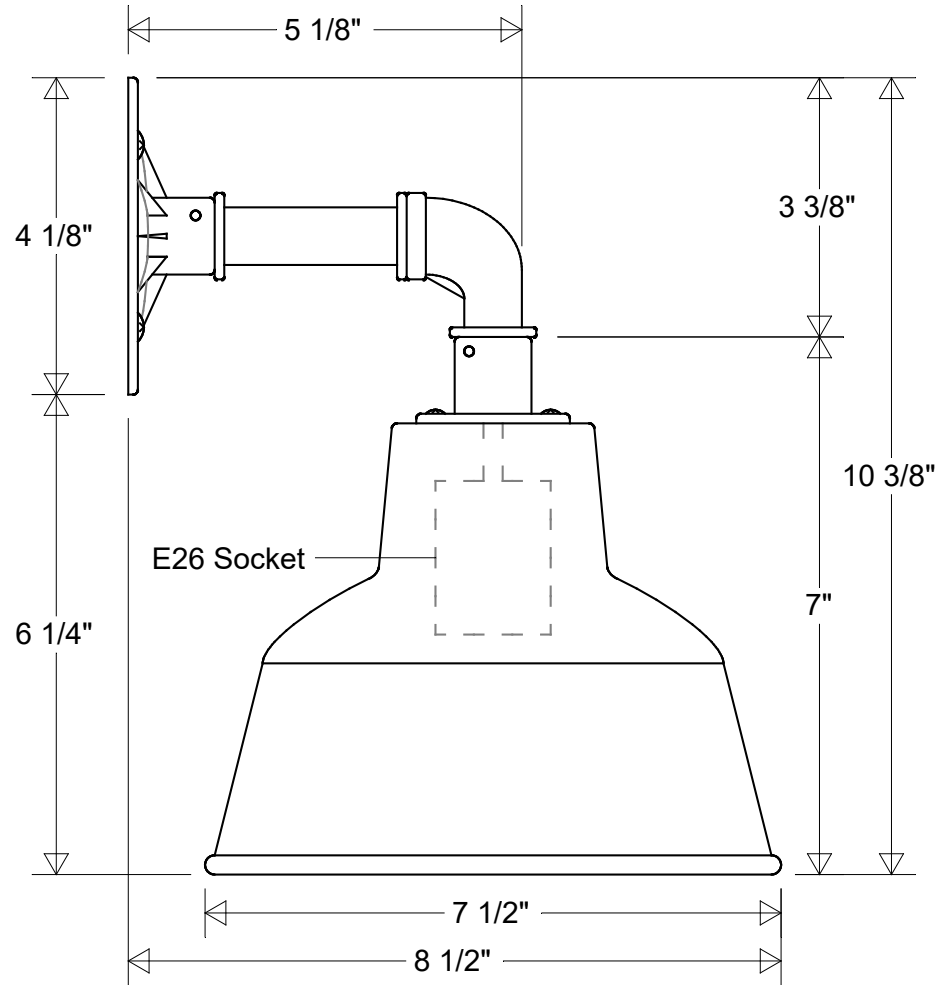

Primelite Manufacturing Corp

407 S Main St, Freeport, NY 11520

Phone: 516-868-4411 | Fax: 516-868-4609
 sales@primelite-mfg.com | www.primelite-mfg.com

PART # #23/7-855 Short	LAMP E26 Socket	VOLTAGE 120 V	COLOR Powder Coated Paint
JOB NAME			TYPE Gooseneck

Lamp: E26 Socket
 Max Wattage: 60 W

	Initials	Date
Drawn	CB	05/2023
Checked		
ENG Appr.		
MFR Appr.		
QA		

#23/7-855 Short

7 1/2" Dia | 8 1/2" Ext | 10 3/8" H
 3 3/8" Drop | 6 1/4" Below Box

Revisions

Zone	Rev	Description	Date	Appr

Construction:
 Aluminum

Size	Drawing No.	Rev
A	0001	A

Unless Otherwise Specified:
 Dimensions in Inches

Weight:	Scale	CAD File	Sheet
			1 of 1