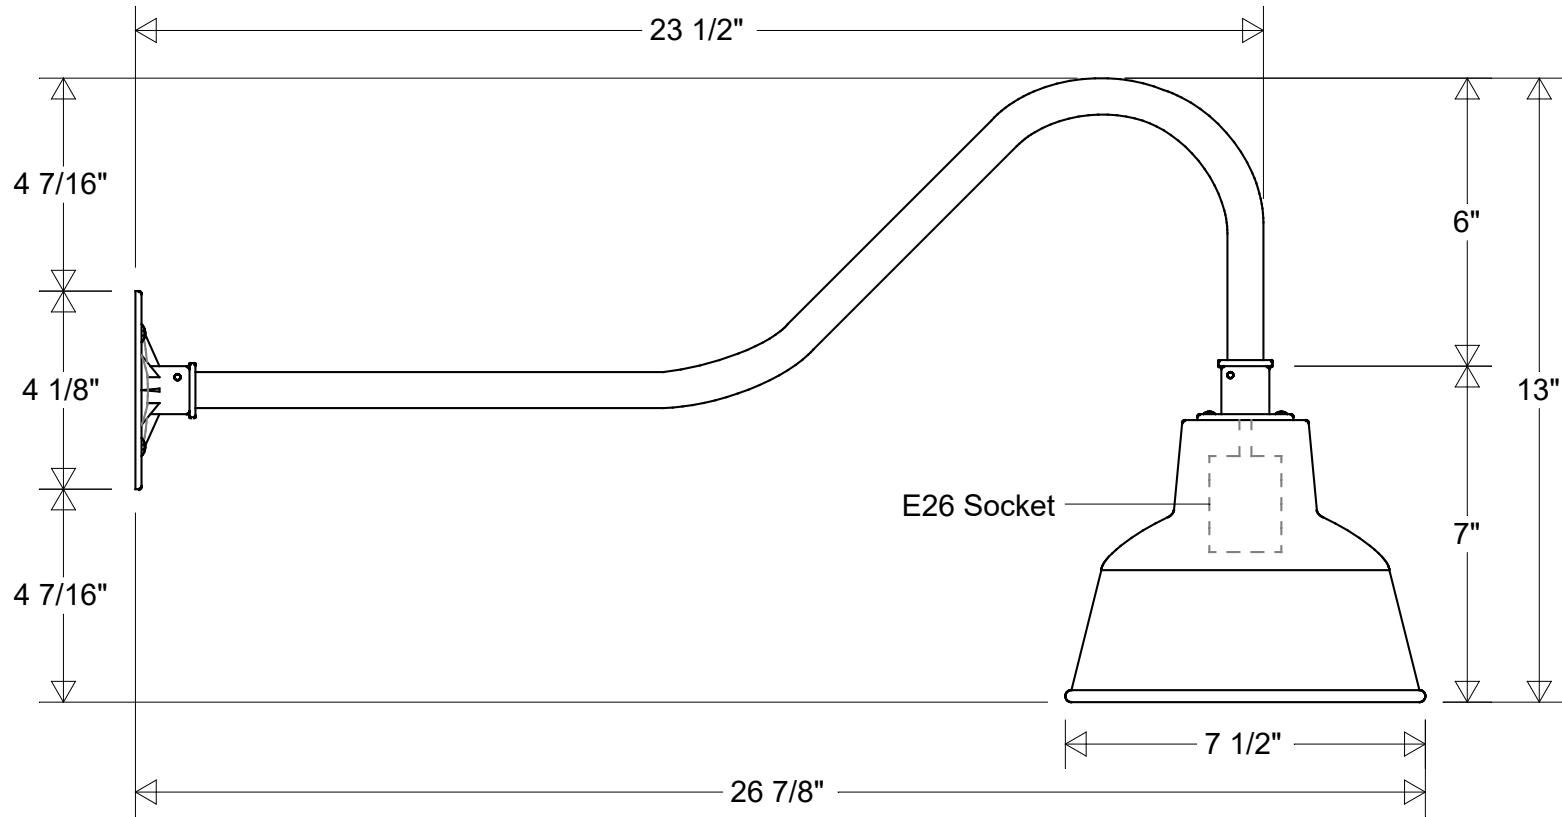

# Primelite Manufacturing Corp

407 S Main St, Freeport, NY 11520

Phone: 516-868-4411 | Fax: 516-868-4609  
 sales@primelite-mfg.com | www.primelite-mfg.com

PART # #23/7-850	LAMP E26 Socket	VOLTAGE 120 V	COLOR Powder Coated Paint
JOB NAME			TYPE Gooseneck

Lamp: E26 Socket Max Wattage: 60 W 	Initials	Date	<b>Gooseneck #23/7-850</b>						
	Drawn	CB						05/2022	
	Checked			7 1/2" Dia   26 7/8" Ext   13" H		Revisions			
ENG Appr.			6" Drop   4 7/16" Below Box		Zone	Rev	Description	Date	Appr
Construction: Aluminum	MFR Appr.		Size	Drawing No.	Rev				
	QA		<b>A</b>	<b>0001</b>	<b>A</b>				
Unless Otherwise Specified: Dimensions in Inches	Weight:		Scale	CAD File	Sheet				
					<b>1 of 1</b>				