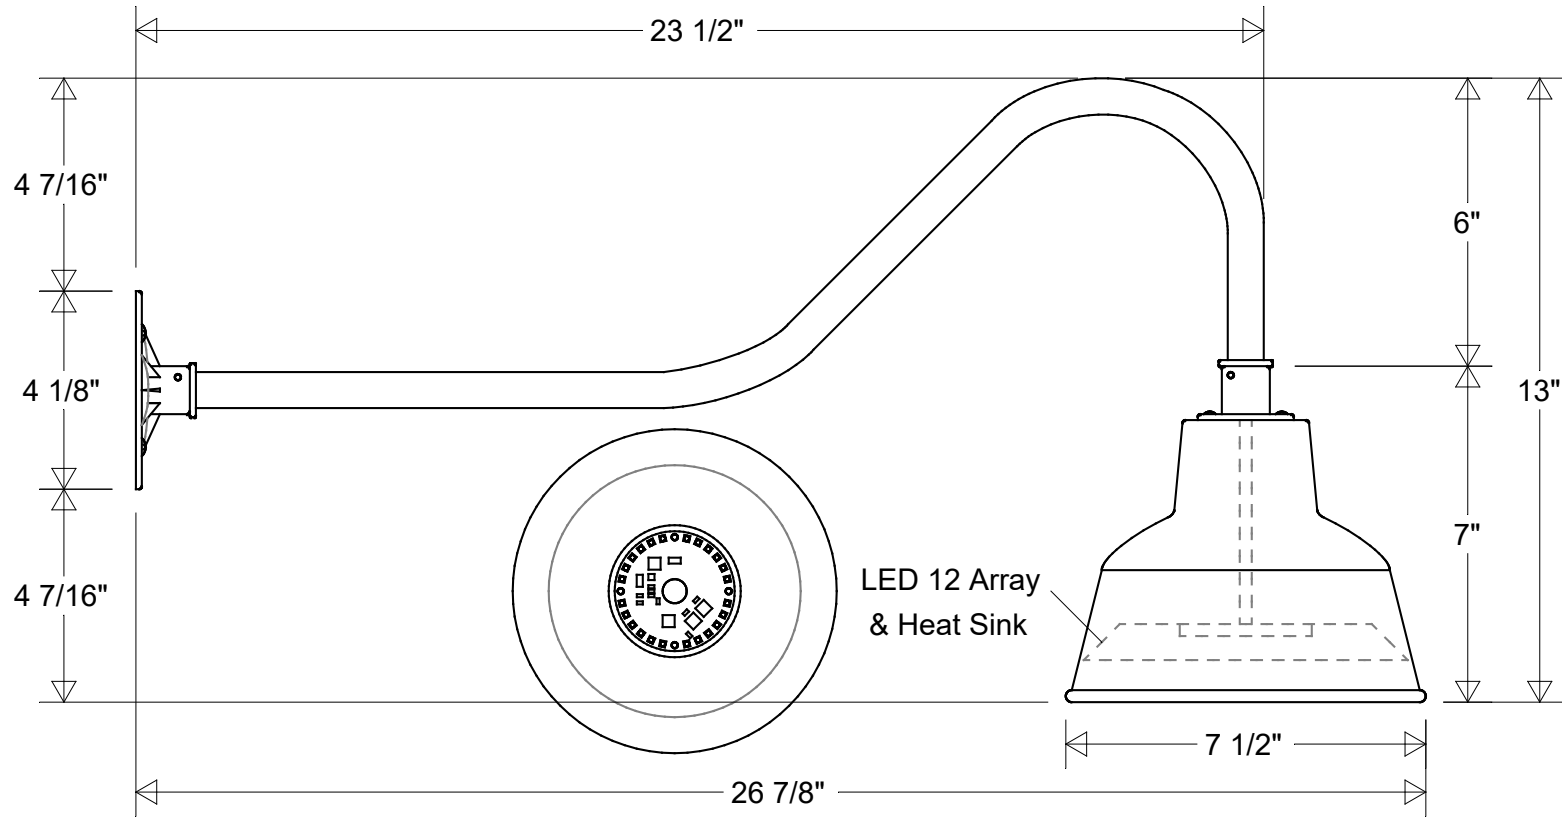

Lamp: LED 12 Array 60 W Inc Equivalent 3K = 910 Lumens 4K = 1000 Lumens	Initials	Date	Gooseneck #23/7-850 LED 12			
	Drawn	CB				05/2022
	Checked			7 1/2" Dia 26 7/8" Ext 13" H		
	ENG Appr.			6" Drop 4 7/16" Below Box		
Construction: Aluminum	MFR Appr.		Size	Drawing No.	Rev	
	QA		A	0001	A	
Unless Otherwise Specified: Dimensions in Inches	Weight:		Scale	CAD File	Sheet	
					1 of 1	