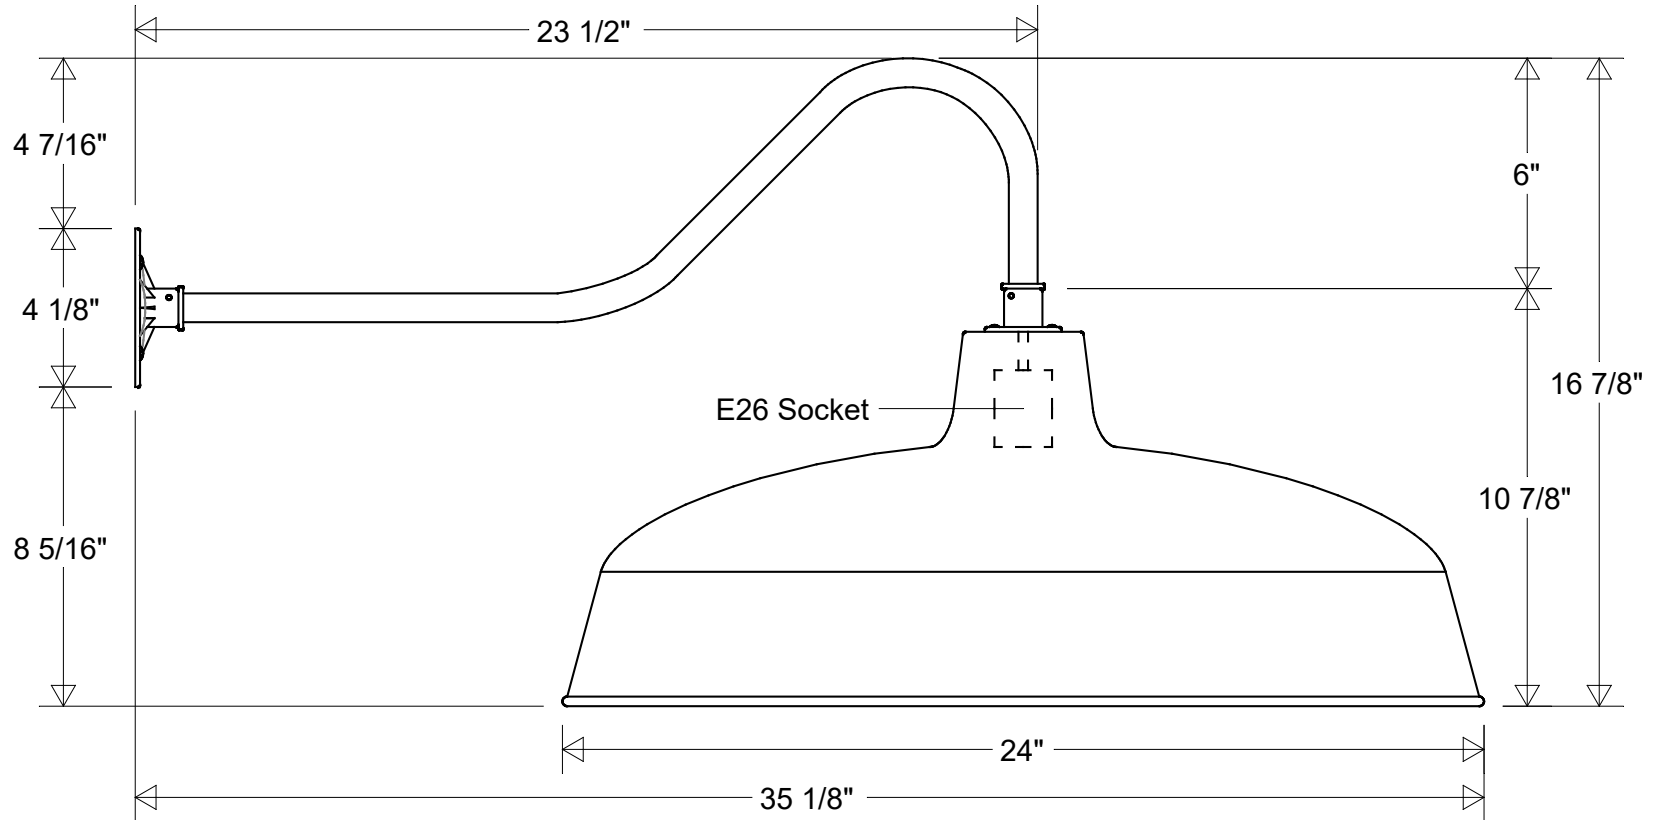

Lamp: E26 Socket Max Wattage: 200 W 	Initials	Date	<h2>Gooseneck #23/24-850</h2>						
	Drawn	CB						01/2022	
	Checked			24" Dia 35 1/8" Ext 16 7/8" H		Revisions			
ENG Appr.			6" Drop 8 5/16" Below Box		Zone	Rev	Description	Date	Appr
Construction: Aluminum	MFR Appr.		Size	Drawing No.	Rev				
	QA		A	0001	A				
Unless Otherwise Specified: Dimensions in Inches	Weight:		Scale	CAD File	Sheet				
					1 of 1				