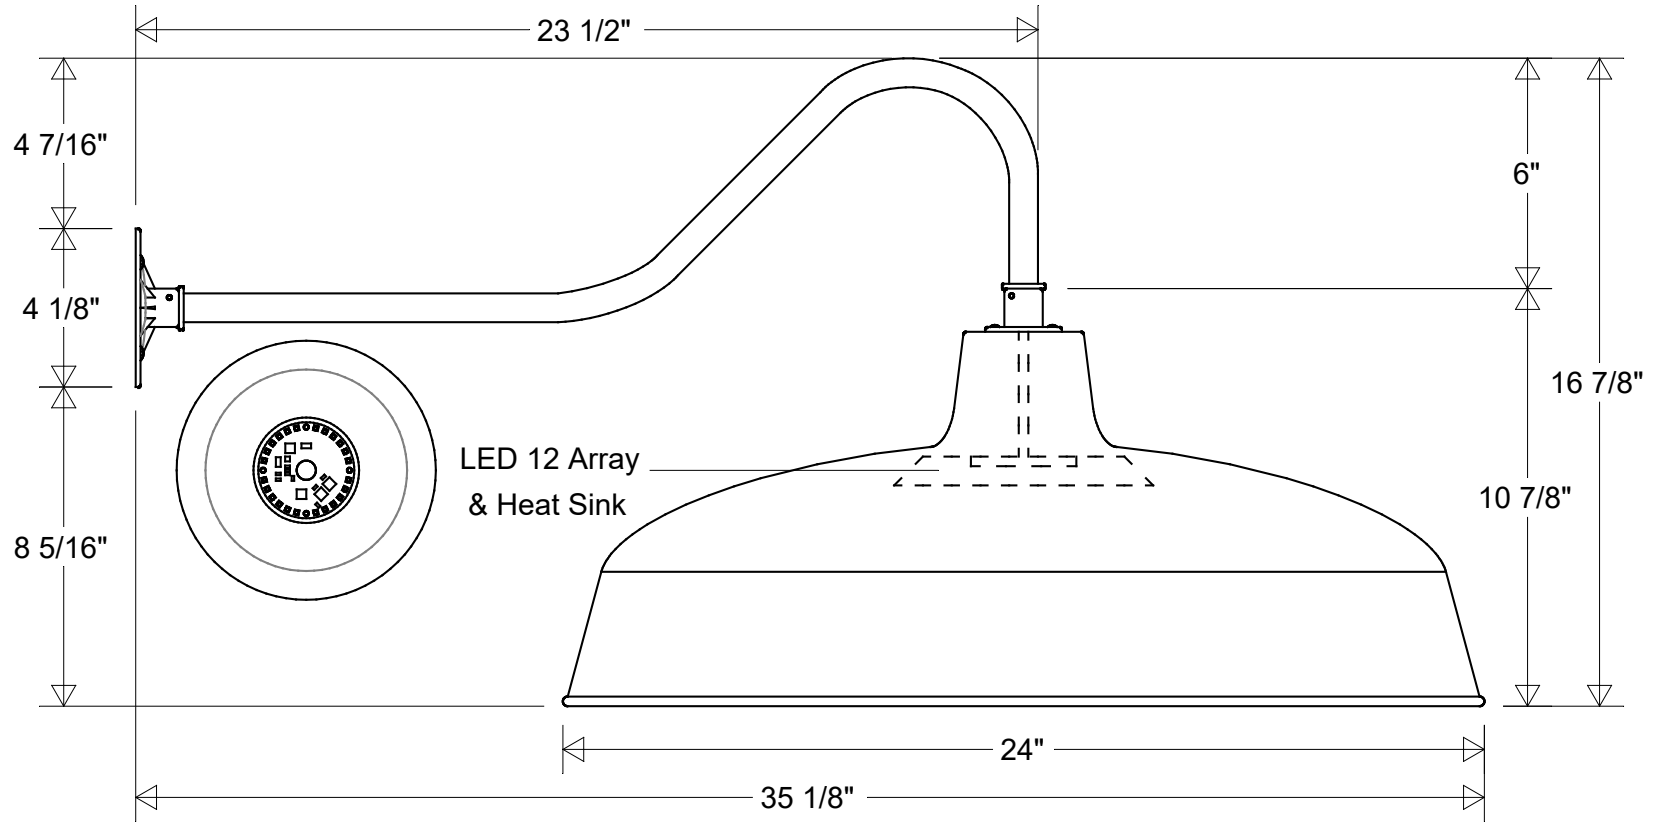

Lamp: LED 12 Array 60 W Inc Equivalent 3K = 800 Lumens 4K = 800 Lumens	Initials	Date	Gooseneck #23/24-850 LED 12		
	Drawn	CB			01/2022
	Checked			24" Dia 35 1/8" Ext 16 7/8" H	
	ENG Appr.			6" Drop 8 5/16" Below Box	
Construction: Aluminum	MFR Appr.		Size	Drawing No.	Rev
	QA		A	0001	A
Unless Otherwise Specified: Dimensions in Inches	Weight:		Scale	CAD File	Sheet
					1 of 1