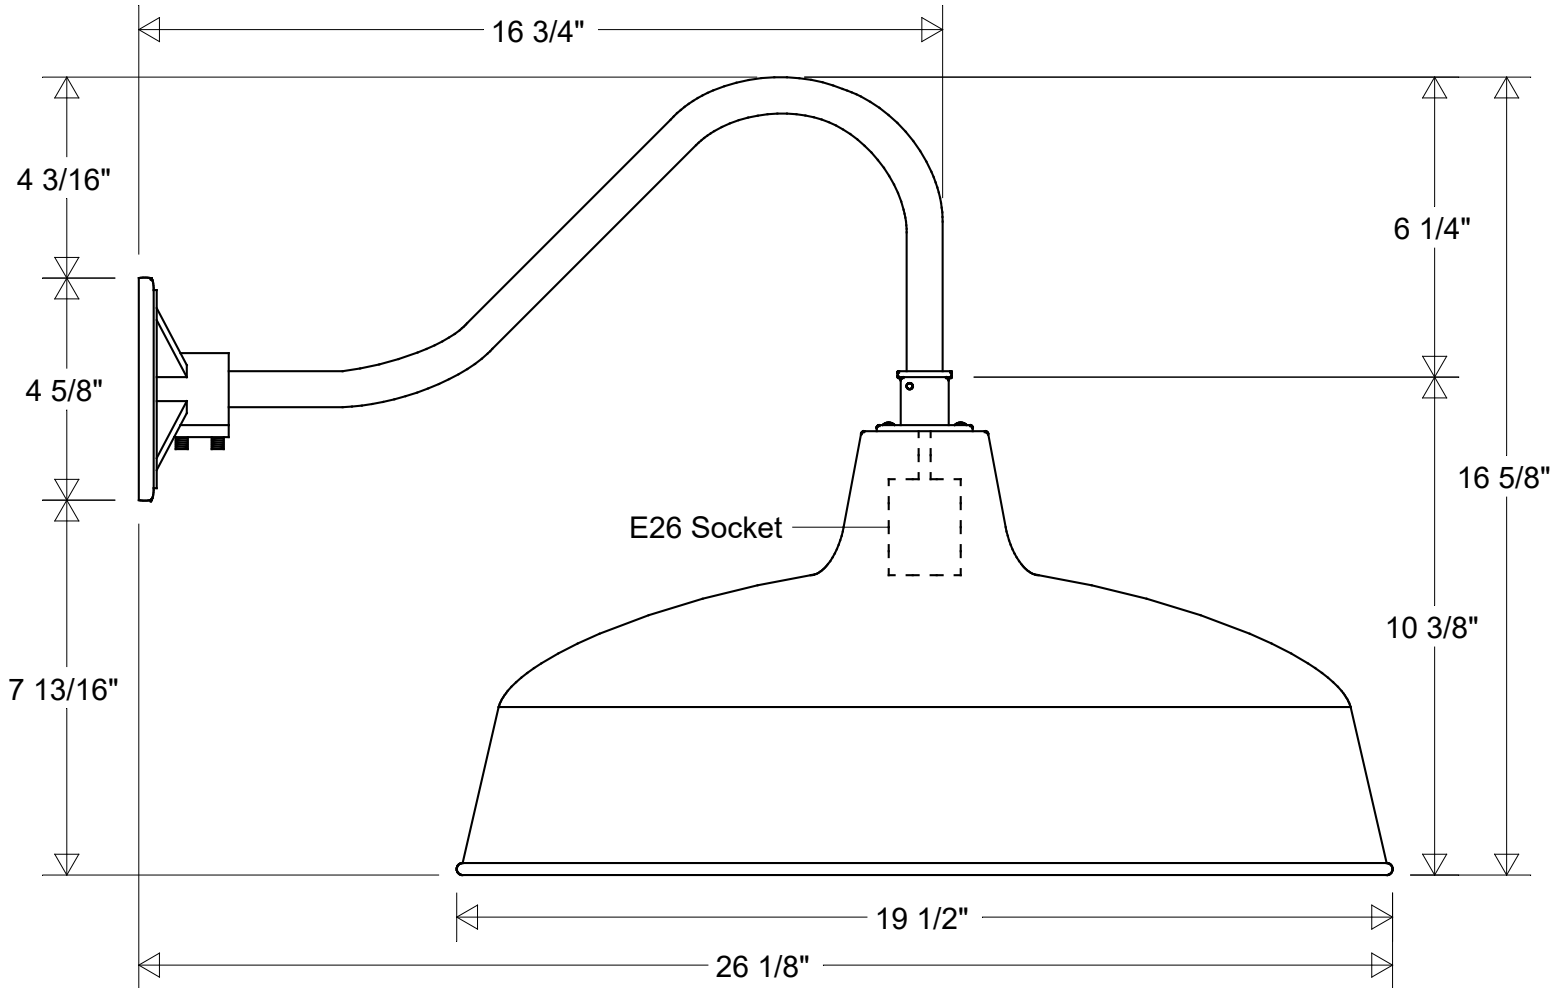

Lamp: E26 Socket Max Wattage: 200 W 	Initials	Date	<b>Gooseneck #23/19-859 HDC</b>						
	Drawn	CB						04/2022	
	Checked			19 1/2" Dia   26 1/8" Ext   16 5/8" H		Revisions			
ENG Appr.			6 1/4" Drop   7 13/16" Below Box		Zone	Rev	Description	Date	Appr
Construction: Aluminum	MFR Appr.		Size	Drawing No.	Rev				
	QA		<b>A</b>	<b>0001</b>	<b>A</b>				
Unless Otherwise Specified: Dimensions in Inches	Weight:		Scale	CAD File	Sheet	<b>1 of 1</b>			