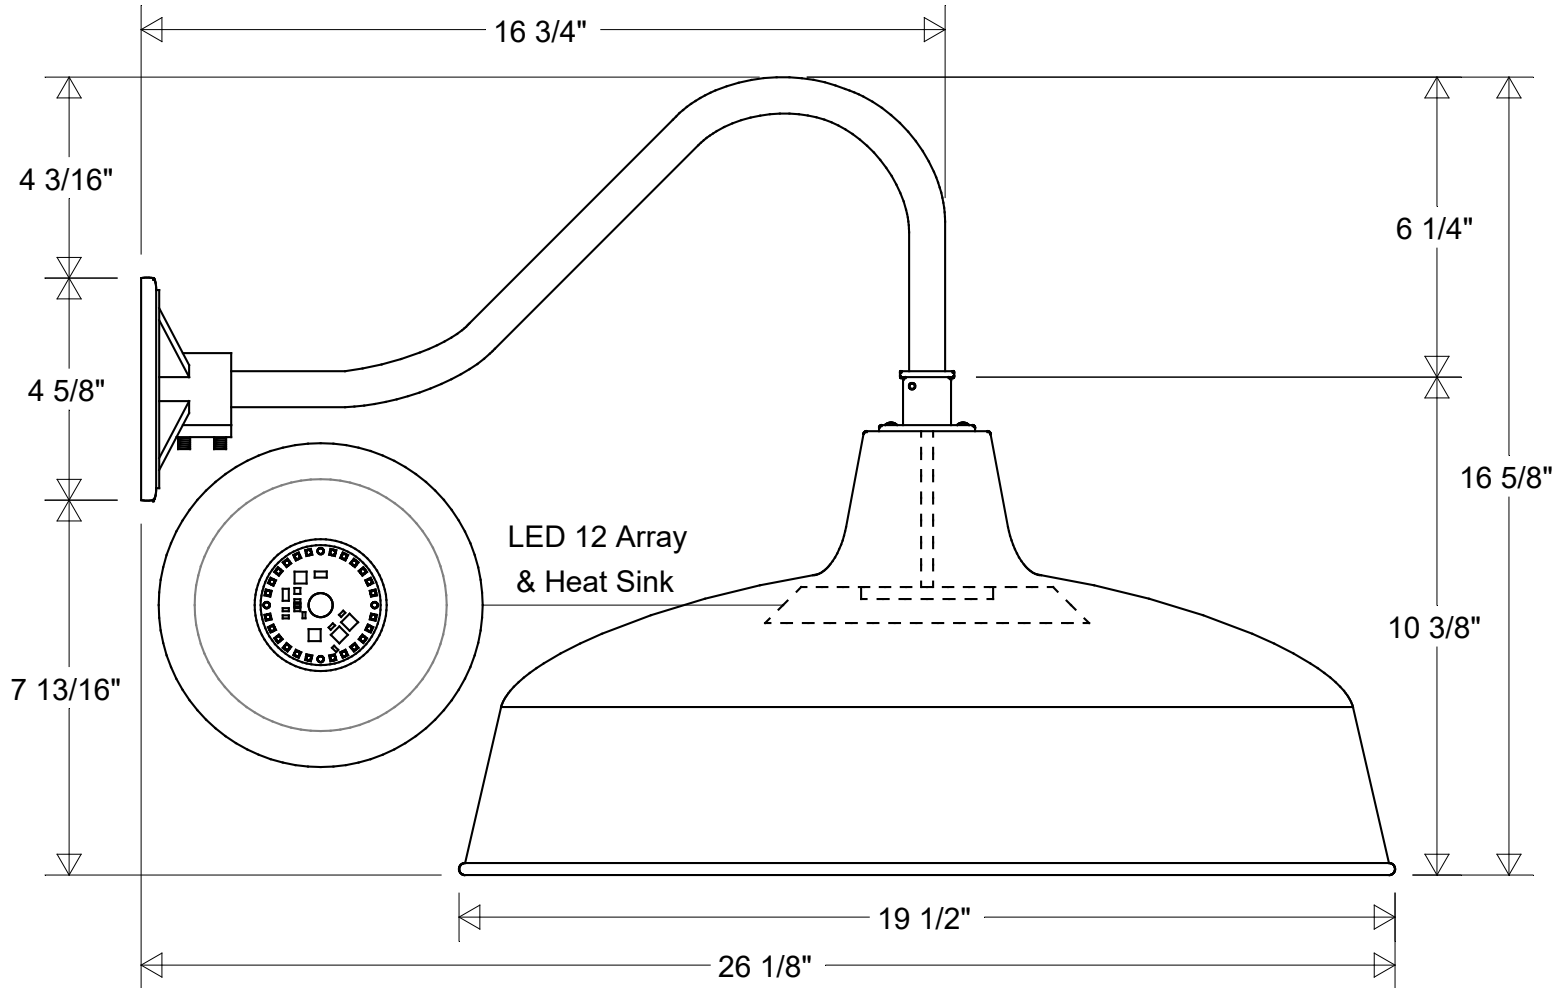

Lamp: LED 12 Array
 60 W Inc Equivalent
 3K = 910 Lumens
 4K = 1000 Lumens

	Initials	Date
Drawn	CB	04/2022
Checked		
ENG Appr.		
MFR Appr.		
QA		

Gooseneck #23/19-859 HDC LED 12

19 1/2" Dia | 26 1/8" Ext | 16 5/8" H
 6 1/4" Drop | 7 13/16" Below Box

Size	Drawing No.	Rev
A	0001	A

Revisions				
Zone	Rev	Description	Date	Appr

Construction:
Aluminum

Unless Otherwise Specified:
Dimensions in Inches

Weight:

Scale CAD File Sheet