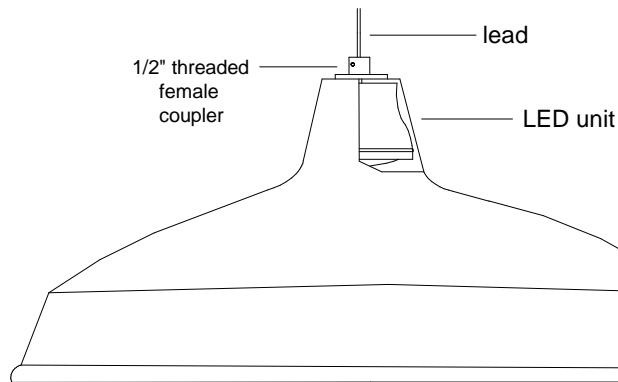

Small Ballast Pot Canopy

23/19A Shade

- 50,000 hour life
- Average savings is \$39.42 per year as compared to a 75 Watt incandescent
- Savings of \$ 518.16 for the life of the fixture
- Lumen output is equal to a 75 Watt bulb.

Unless Otherwise Specified: Dimensions in Inches Tolerances: Fractional ± Angular: Mach ± Bend ± Two Place Decimal ± Three Place Decimal ±	Drawn	Name	Date	Primelite Mfg. Corp. 23/19-851 LED 24 Watt 1000 Lumens @ 3000K 1250 Lumens @ 4000K 24 Volt Output	
	Checked	T.A.R.	02/07/12		
	ENG Appr.				
	MFR Appr.				
	QA				
Construction: All Aluminum Pipe Size: 1/2"	Comments CAD Generated Drawing Do Not Manually Update		Size A	Drawing No. 0001	Rev A
	Scale	CAD File	Sheet	1 of 1	