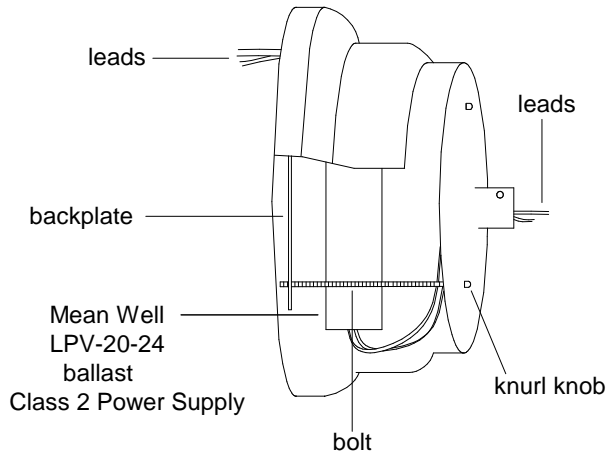

Small Ballast Pot Canopy

23/19A Shade

- 50,000 hour life
- Average savings is \$39.42 per year as compared to a 75 Watt incandescent
- Savings of \$ 518.16 for the life of the fixture
- Lumen output is equal to a 75 Watt bulb.

Unless Otherwise Specified: Dimensions in Inches Tolerances: Fractional ± Angular: Mach ± Bend ± Two Place Decimal ± Three Place Decimal ±	Drawn	Name	Date	Primelite Mfg. Corp. 23/19-851 LED 24 Watt 1000 Lumens @ 3000K 1250 Lumens @ 4000K 24 Volt Output	
	Checked	T.A.R.	02/07/12		
	ENG Appr.				
	MFR Appr.				
	QA				
Construction: All Aluminum Pipe Size: 1/2"	Comments CAD Generated Drawing Do Not Manually Update		Size A	Drawing No. 0001	Rev A
	Scale	CAD File	Sheet	1 of 1	