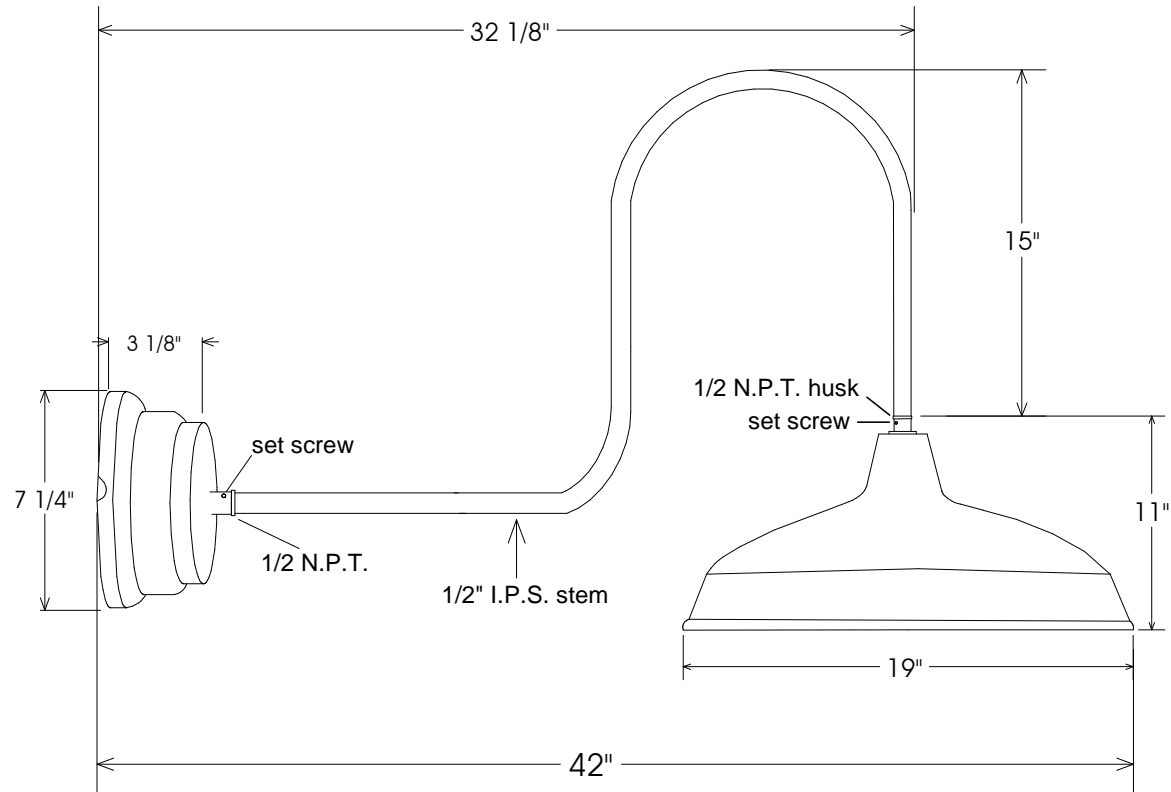

Small Ballast Pot Canopy

23/19A Shade

- 50,000 hour life
- Average savings is \$39.42 per year as compared to a 75 Watt incandescent
- Savings of \$ 518.16 for the life of the fixture
- Lumen output is equal to a 75 Watt bulb.

Unless Otherwise Specified: Dimensions in Inches Tolerances: Fractional ± Angular: Mach ± Bend ± Two Place Decimal ± Three Place Decimal ±	Drawn	Name	Date	Primelite Mfg. Corp. 23/19-851 LED 24 Watt 1000 Lumens @ 3000K 1250 Lumens @ 4000K 24 Volt Output	
	Checked	T.A.R.	02/07/12		
	ENG Appr.				
	MFR Appr.				
	QA				
Construction: All Aluminum Pipe Size: 1/2"	Comments CAD Generated Drawing Do Not Manually Update		Size A	Drawing No. 0001	Rev A
	Scale	CAD File	Sheet	1 of 1	