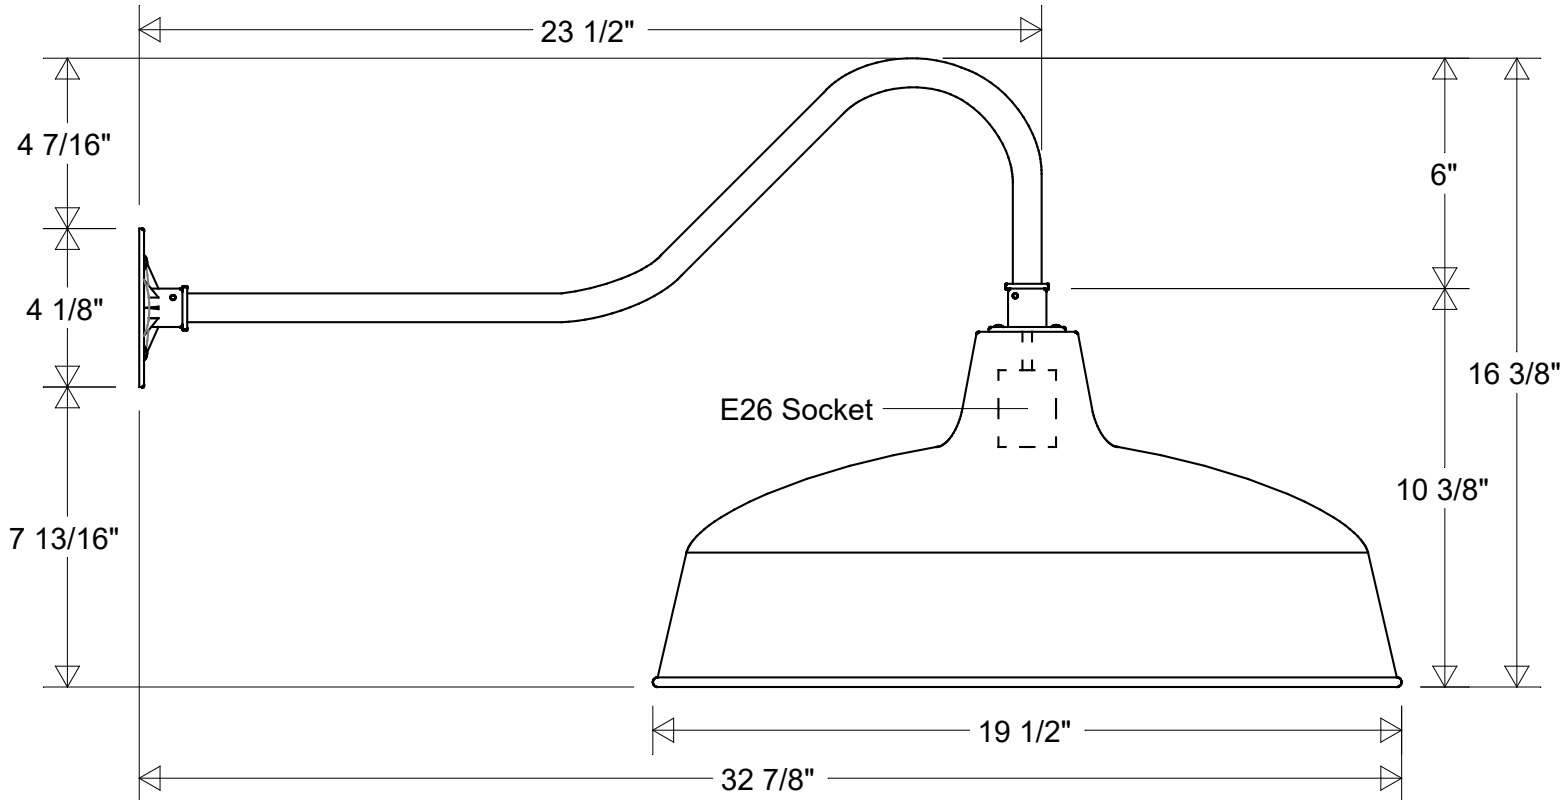

Lamp: E26 Socket  
 Max Wattage: 200 W

	Initials	Date
Drawn	CB	02/2022
Checked		
ENG Appr.		
MFR Appr.		
QA		

## Gooseneck #23/19-850

19 1/2" Dia | 32 7/8" Ext | 16 3/8" H

6" Drop | 7 13/16" Below Box

### Revisions

Zone	Rev	Description	Date	Appr

Construction:  
Aluminum

Size	Drawing No.	Rev
<b>A</b>	<b>0001</b>	<b>A</b>

Unless Otherwise Specified:  
Dimensions in Inches

Weight:	Scale	CAD File	Sheet
			<b>1 of 1</b>