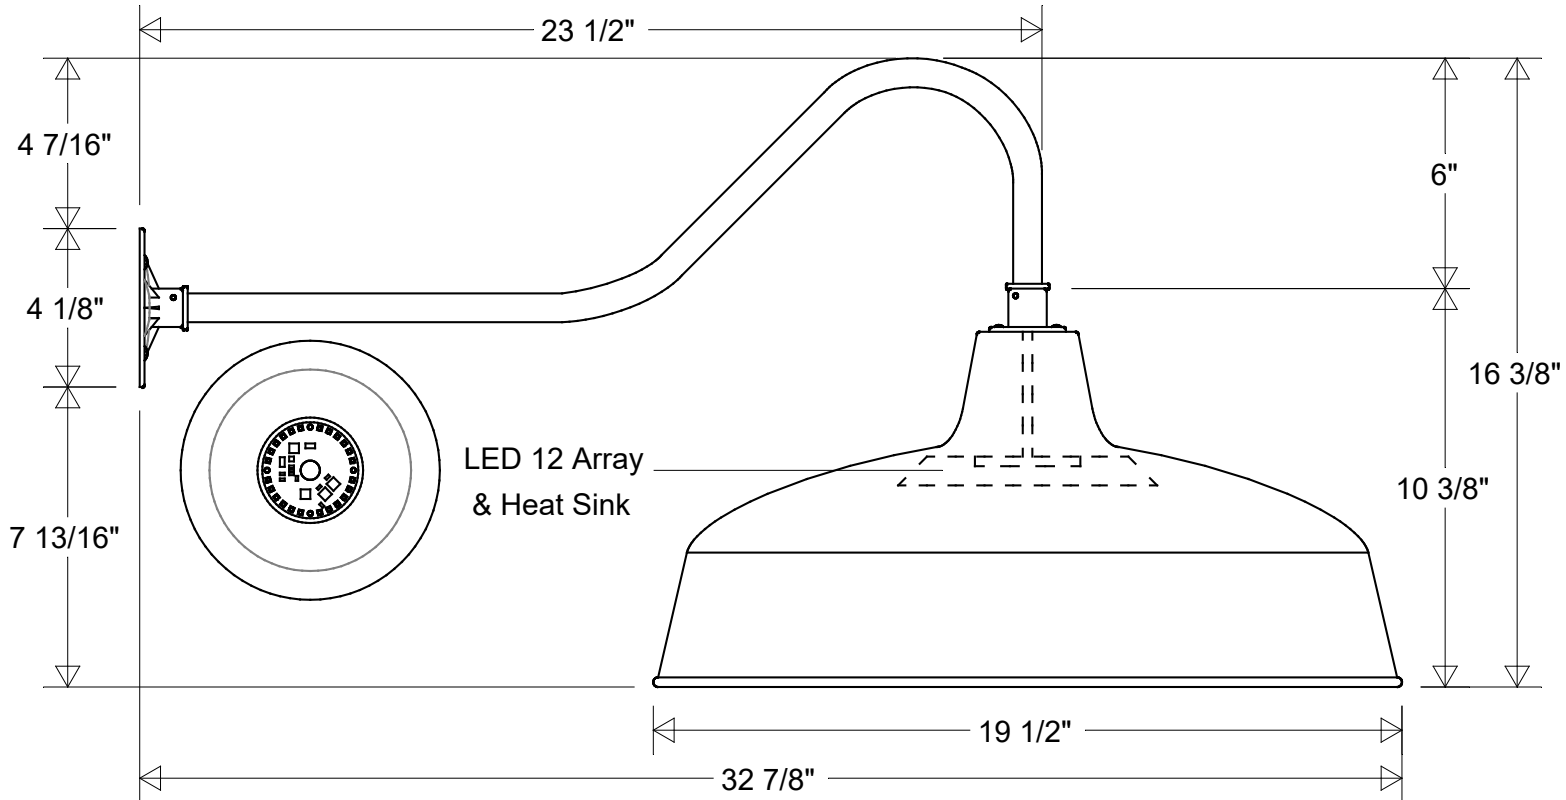

Lamp: LED 12 Array
 60 W Inc Equivalent
 3K = 910 Lumens
 4K = 1000 Lumens

	Initials	Date
Drawn	CB	02/2022
Checked		
ENG Appr.		
MFR Appr.		
QA		

Gooseneck #23/19-850 LED 12

19 1/2" Dia | 32 7/8" Ext | 16 3/8" H
 6" Drop | 7 13/16" Below Box

Size	Drawing No.	Rev
A	0001	A

Revisions				
Zone	Rev	Description	Date	Appr

Construction:
Aluminum

Unless Otherwise Specified:
Dimensions in Inches

Weight:

Scale	CAD File	Sheet
		1 of 1