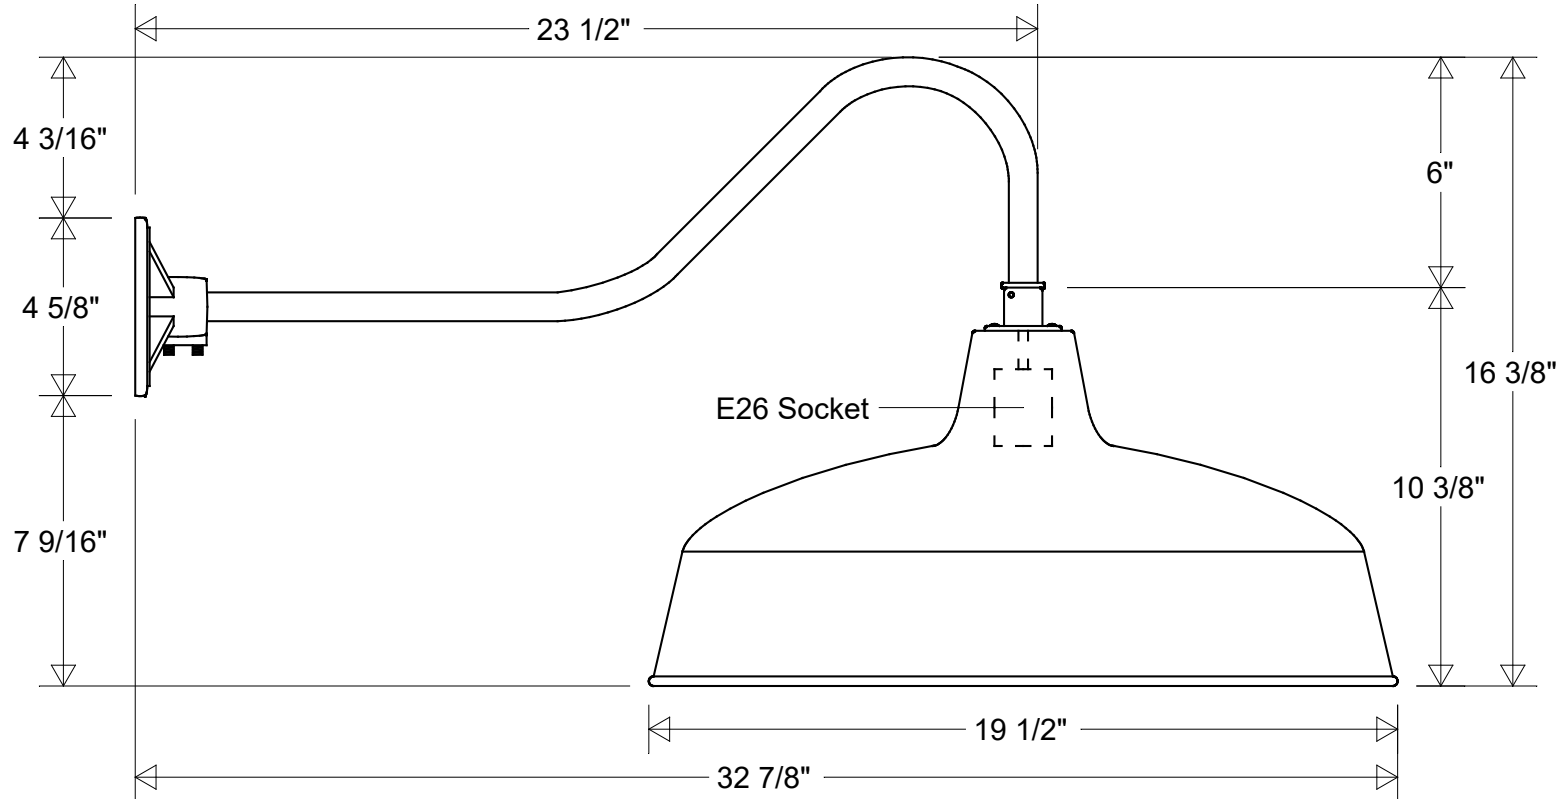

Lamp: E26 Socket
 Max Wattage: 200 W

	Initials	Date
Drawn	CB	02/2022
Checked		
ENG Appr.		
MFR Appr.		
QA		

Gooseneck #23/19-850 HDC

19 1/2" Dia | 32 7/8" Ext | 16 3/8" H

6" Drop | 7 9/16" Below Box

Size	Drawing No.	Rev
A	0001	A

Revisions				
Zone	Rev	Description	Date	Appr

Construction:
 Aluminum

Unless Otherwise Specified:
 Dimensions in Inches

Weight:

Scale	CAD File	Sheet
		1 of 1