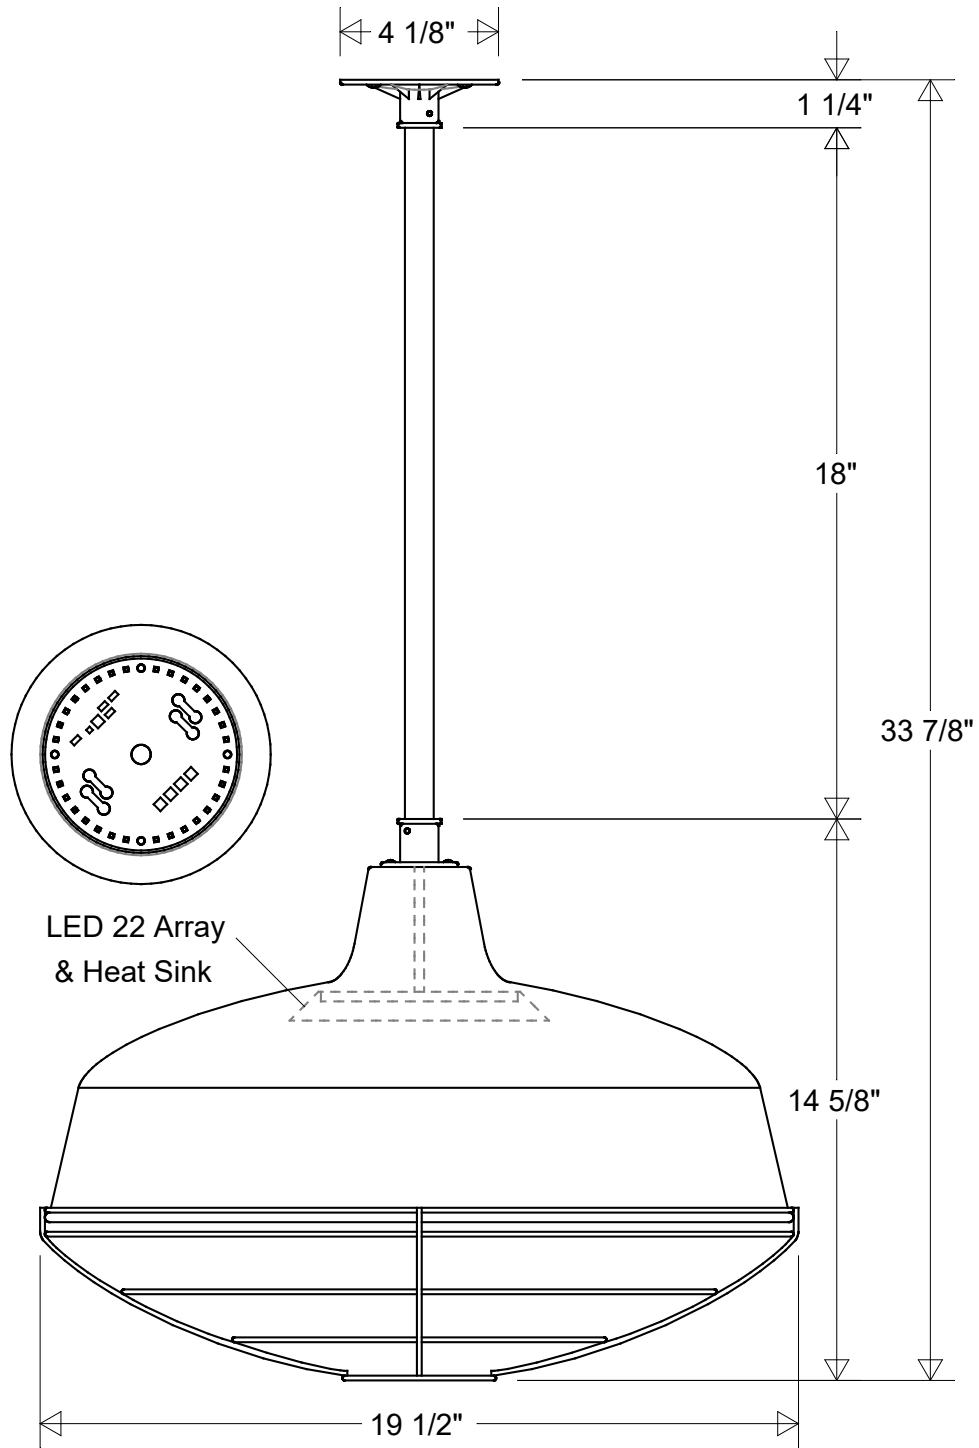

Primelite Manufacturing Corp

407 S Main St, Freeport, NY 11520

Phone: 516-868-4411 | Fax: 516-868-4609
 sales@primelite-mfg.com | www.primelite-mfg.com

PART # #23/19-18 WG	LAMP LED 22	VOLTAGE 120 V	COLOR Powder Coated Paint
JOB NAME			TYPE Pendant

Lamp: LED 22 Array
 100 W Inc Equivalent
 3K = 1950 Lumens
 4K = 2130 Lumens

	Initials	Date
Drawn	CB	01/2023
Checked		
ENG Appr.		
MFR Appr.		
QA		

#23/19-18 WG LED 22

19 1/2" Dia | 33 7/8" H | 18" x 1/2" IPS Stem
 Aluminum Wire Guard

Size	Drawing No.	Rev
A	0001	A

Revisions				
Zone	Rev	Description	Date	Appr

Construction:
 Aluminum

Unless Otherwise Specified:
 Dimensions in Inches

Weight:	Scale	CAD File	Sheet
			1 of 1