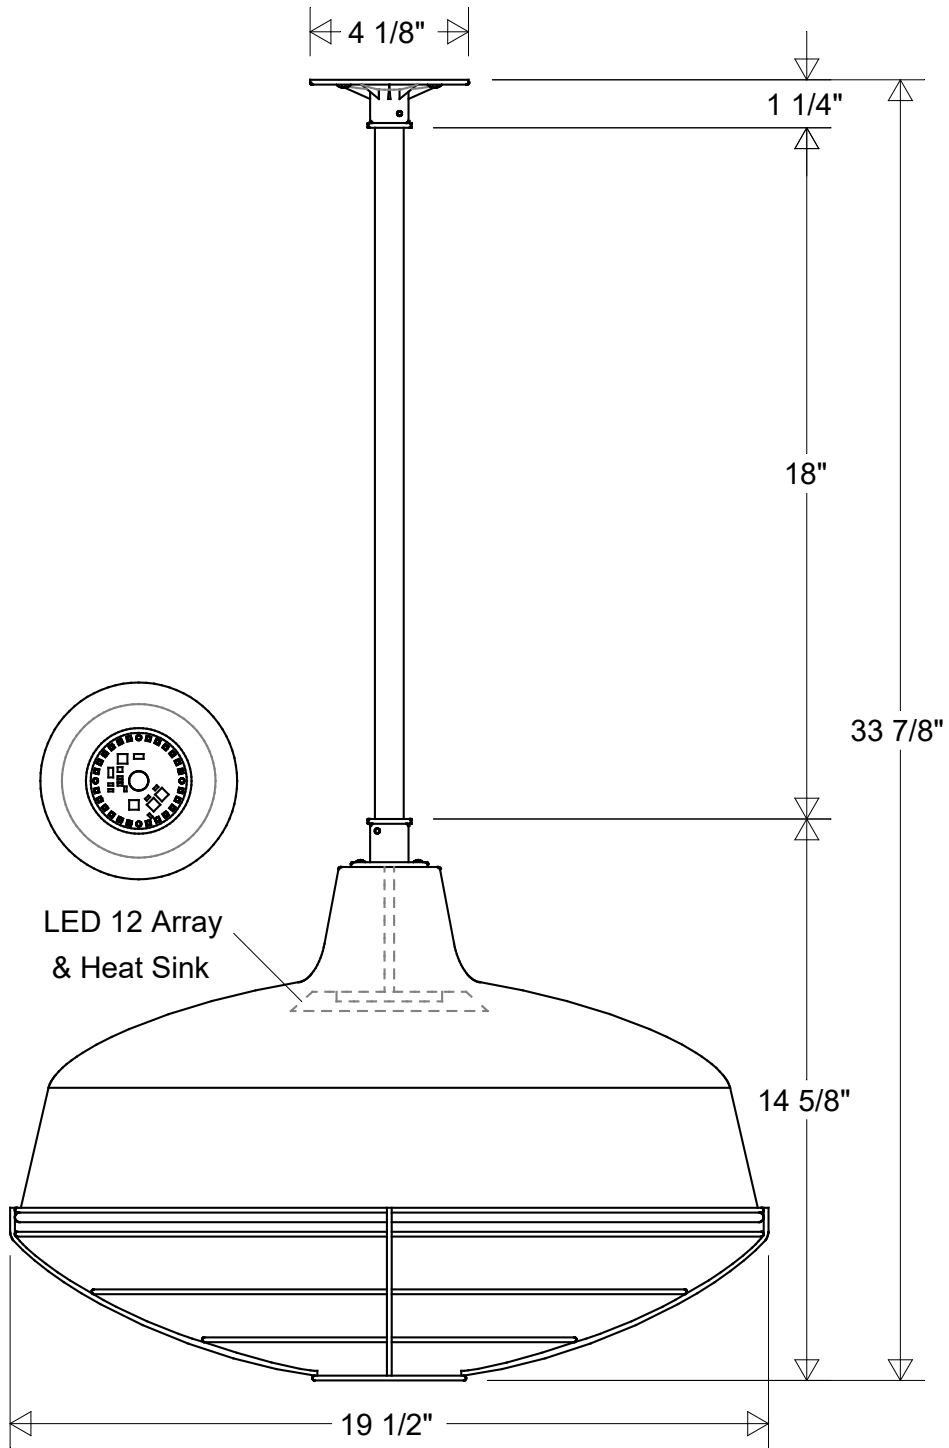

Primelite Manufacturing Corp

407 S Main St, Freeport, NY 11520

Phone: 516-868-4411 | Fax: 516-868-4609
 sales@primelite-mfg.com | www.primelite-mfg.com

PART # #23/19-18 WG	LAMP LED 12	VOLTAGE 120 V	COLOR Powder Coated Paint
JOB NAME			TYPE Pendant

Lamp: LED 12 Array

60 W Inc Equivalent
 3K = 1140 Lumens
 4K = 1280 Lumens

	Initials	Date
Drawn	CB	01/2023
Checked		
ENG Appr.		
MFR Appr.		
QA		

#23/19-18 WG LED 12

19 1/2" Dia | 33 7/8" H | 18" x 1/2" IPS Stem
 Aluminum Wire Guard

Size	Drawing No.	Rev
A	0001	A

Construction:
 Aluminum

Unless Otherwise Specified:
 Dimensions in Inches

Weight:	Scale	CAD File	Sheet
			1 of 1

Revisions				
Zone	Rev	Description	Date	Appr