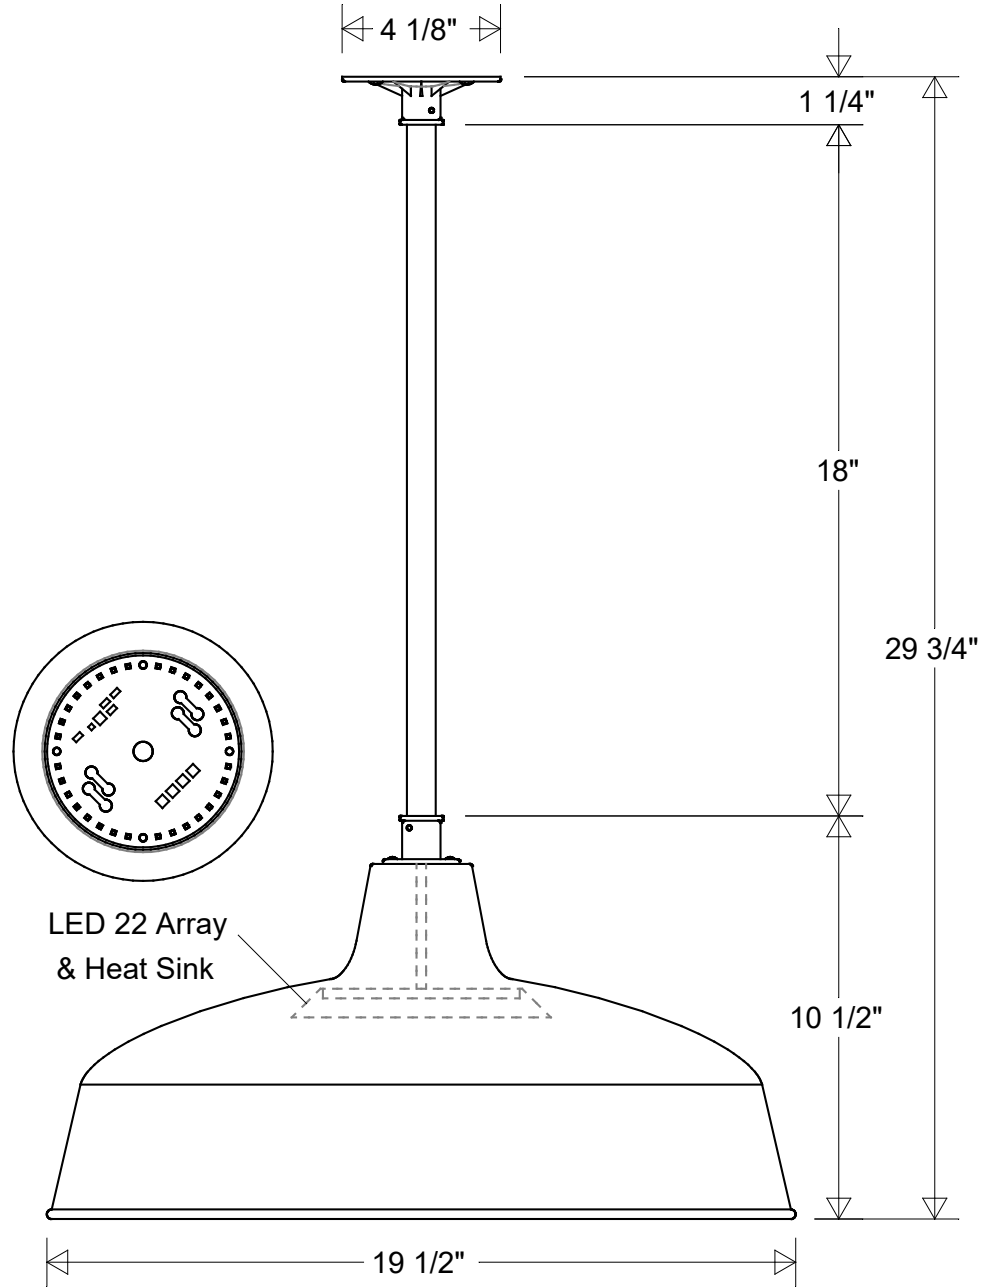

Lamp: LED 22 Array
 100 W Inc Equivalent
 3K = 1950 Lumens
 4K = 2130 Lumens

	Initials	Date
Drawn	CB	01/2023
Checked		
ENG Appr.		
MFR Appr.		
QA		

#23/19-18 LED 22

19 1/2" Dia | 29 3/4" H | 18" x 1/2" IPS Stem

Revisions

Zone	Rev	Description	Date	Appr

Construction:
Aluminum

Size

Drawing No.

Rev

A

0001

A

Unless Otherwise Specified:
Dimensions in Inches

Weight:

Scale

CAD File

Sheet

1 of 1