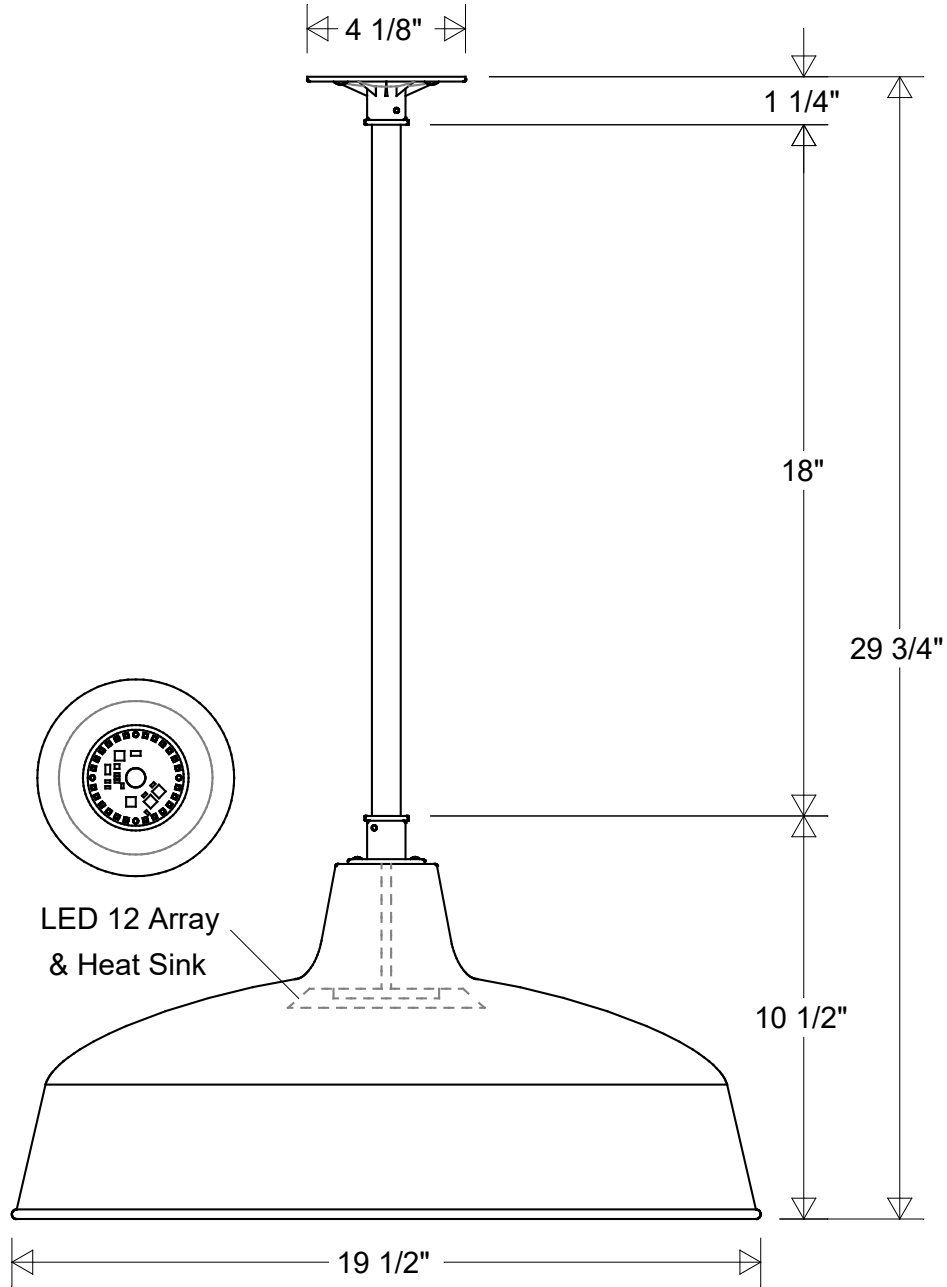

Primelite Manufacturing Corp

407 S Main St, Freeport, NY 11520

Phone: 516-868-4411 | Fax: 516-868-4609
sales@primelite-mfg.com | www.primelite-mfg.com

PART # #23/19-18	LAMP LED 12	VOLTAGE 120 V	COLOR Powder Coated Paint
JOB NAME			TYPE Pendant

LED 12 Array
& Heat Sink

Lamp: LED 12 Array

	Initials	Date	#23/19-18 LED 12		
Drawn	CB	01/2023			
Checked			19 1/2" Dia | 29 3/4" H | 18" x 1/2" IPS Stem		
ENG Appr.					
Construction: Aluminum	MFR Appr.		Size	Drawing No.	Rev
	QA		A	0001	A
Unless Otherwise Specified: Dimensions in Inches	Weight:		Scale	CAD File	Sheet
					1 of 1

Revisions				
Zone	Rev	Description	Date	Appr