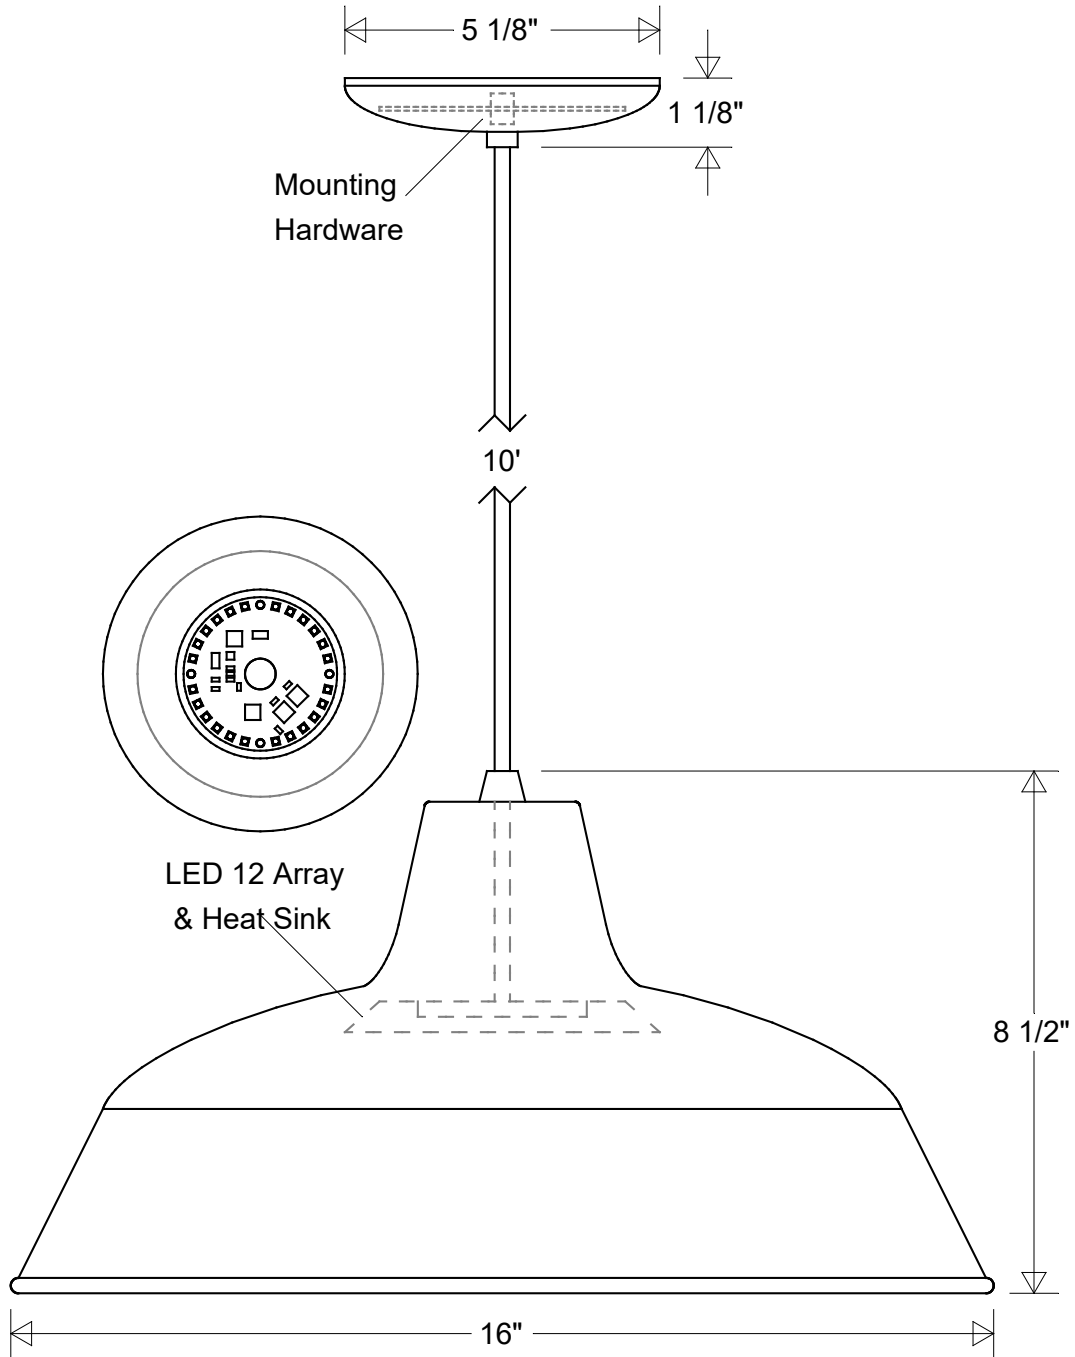

Primelite Manufacturing Corp

407 S Main St, Freeport, NY 11520

Phone: 516-868-4411 | Fax: 516-868-4609
sales@primelite-mfg.com | www.primelite-mfg.com

PART # #23/16 LED 12	LAMP Built-In LED	VOLTAGE 120 V	COLOR Powder Coated Paint
JOB NAME			TYPE Pendant

Lamp: LED 12 Array

	Initials	Date
Drawn	CB	11/2022
Checked		
ENG Appr.		
MFR Appr.		
QA		

Pendant #23/16 LED 12

16" Dia | 8 1/2" H

10' Vinyl Cord: Black | White

Size	Drawing No.	Rev
A	0001	A

Revisions

Zone	Rev	Description	Date	Appr

Construction:
Aluminum

Unless Otherwise Specified:
Dimensions in Inches

Weight:

Scale

CAD File

Sheet

1 of 1