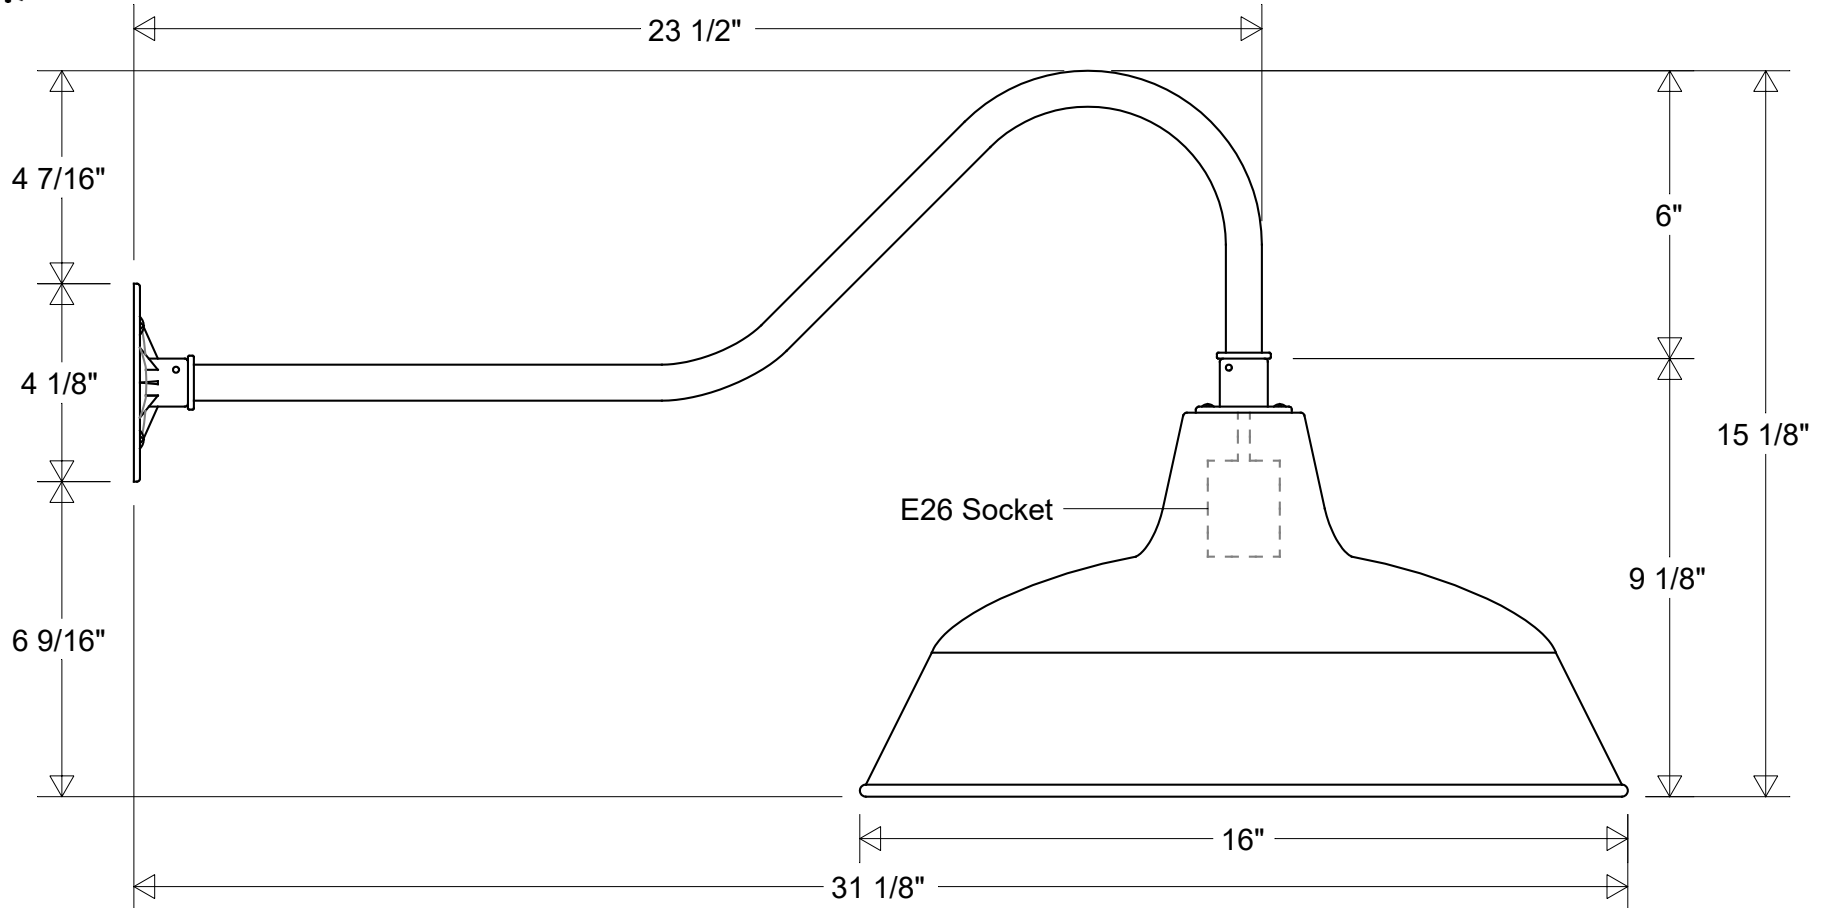

Lamp: E26 Socket
 Max Wattage: 200 W

	Initials	Date	#23/16-850
Drawn	CB	09/2023	
Checked			
ENG Appr.			16" Dia 31 1/8" Ext 15 1/8" H
MFR Appr.			6" Drop 6 9/16" Below Box
QA			Size A Drawing No. 0001 Rev A
Unless Otherwise Specified: Dimensions in Inches	Weight:	Scale	CAD File Sheet 1 of 1