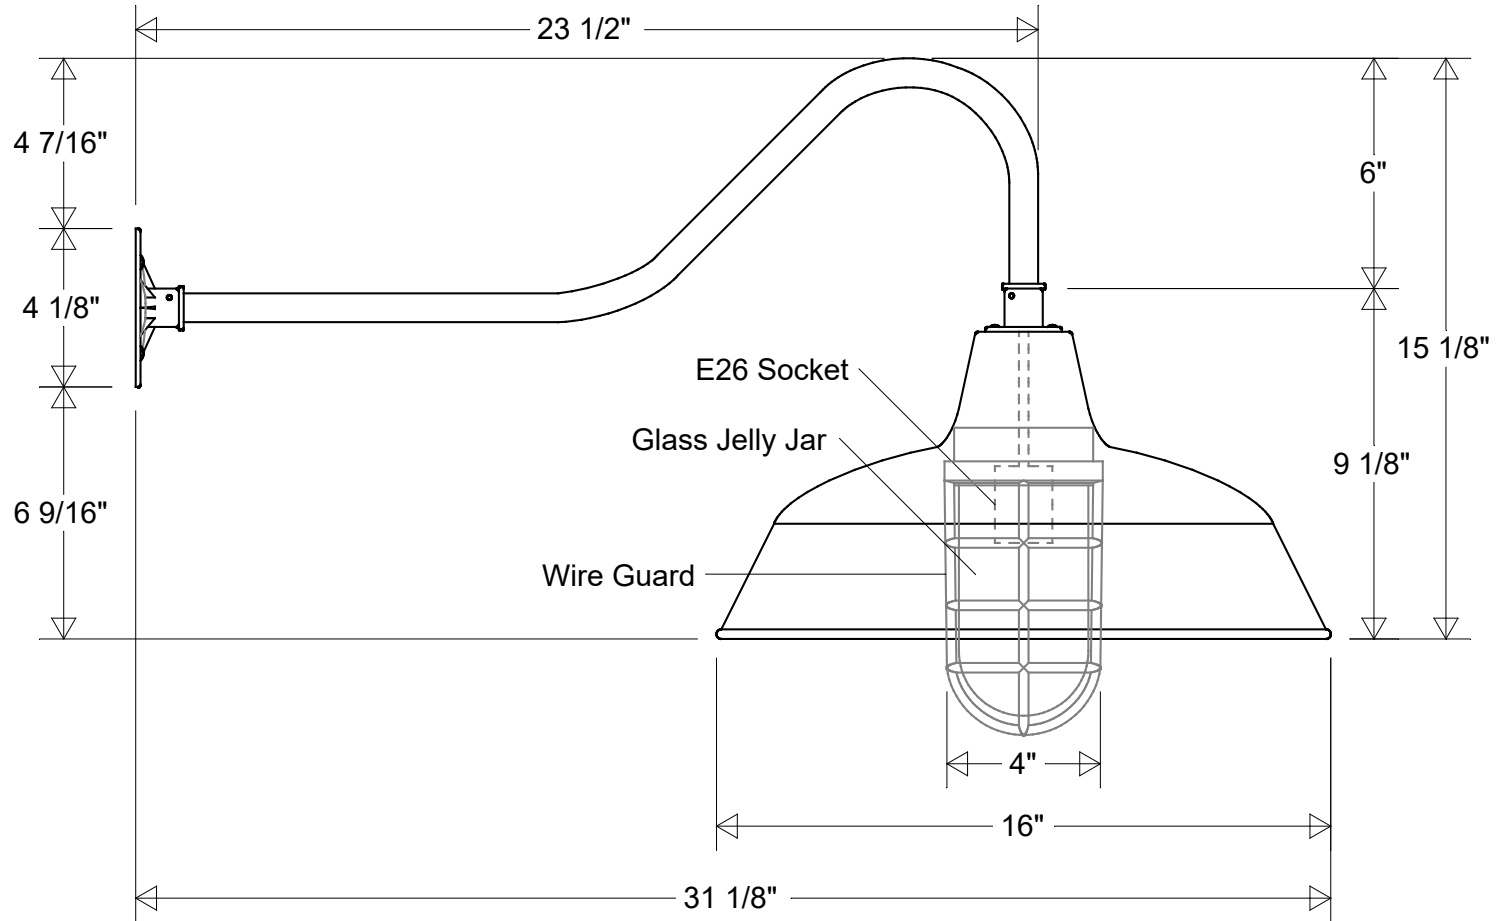

Lamp: E26 Socket Max Wattage: 100 W 	Initials	Date	<h2>Gooseneck #23/16-850 WGGH1</h2> <p>16" Dia 31 1/8" Ext 15 1/8" H</p> <p>Glass Jelly Jar: Clear (-4) Prismatic (-4P) Frosted (-5)</p>	
	Drawn	CB		08/2022
	Checked			
Construction: Aluminum Glass	ENG Appr.			
Unless Otherwise Specified: Dimensions in Inches	MFR Appr.			
	QA			
Weight:	Size	Drawing No.	Rev	
	A	0001	A	
	Scale	CAD File	Sheet	
			1 of 1	