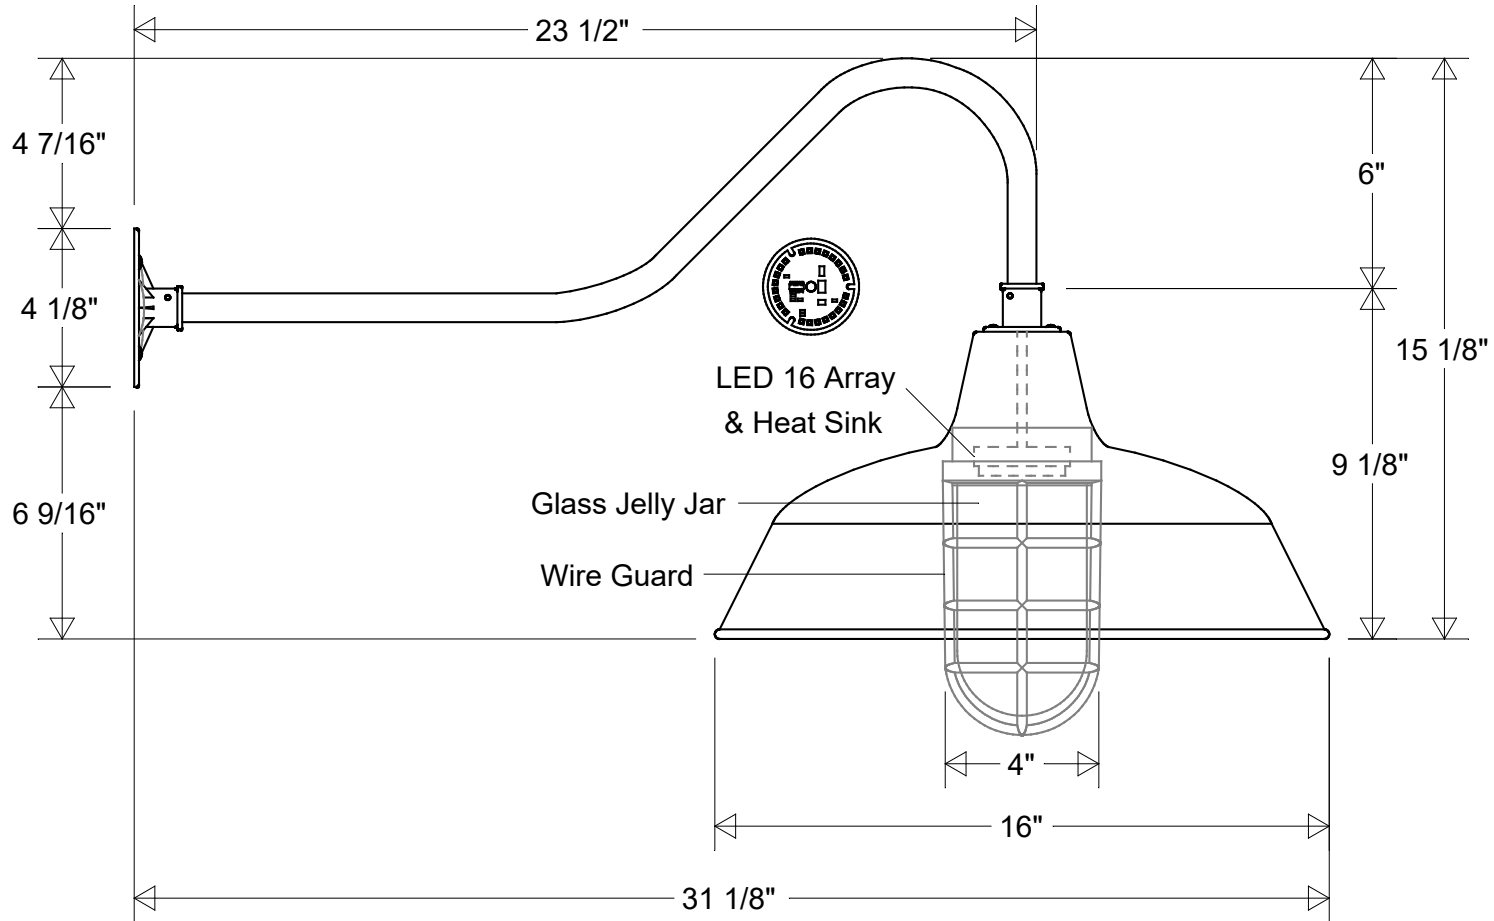

Lamp: LED 16 Array
 75 W Inc Equivalent
 27K = 1000 Lumens
 4K = 1200 Lumens

Initials Date

Drawn CB 08/2022

Checked

ENG Appr.

MFR Appr.

QA

Gooseneck #23/16-850 WGGH1 LED 16

16" Dia | 31 1/8" Ext | 15 1/8" H

Glass Jelly Jar: Clear (-4) | Prismatic (-4P) | Frosted (-5)

Size Drawing No. Rev
A 0001 A

Construction:
 Aluminum | Glass

Weight:

Scale CAD File Sheet
1 of 1

Revisions

Zone	Rev	Description	Date	Appr