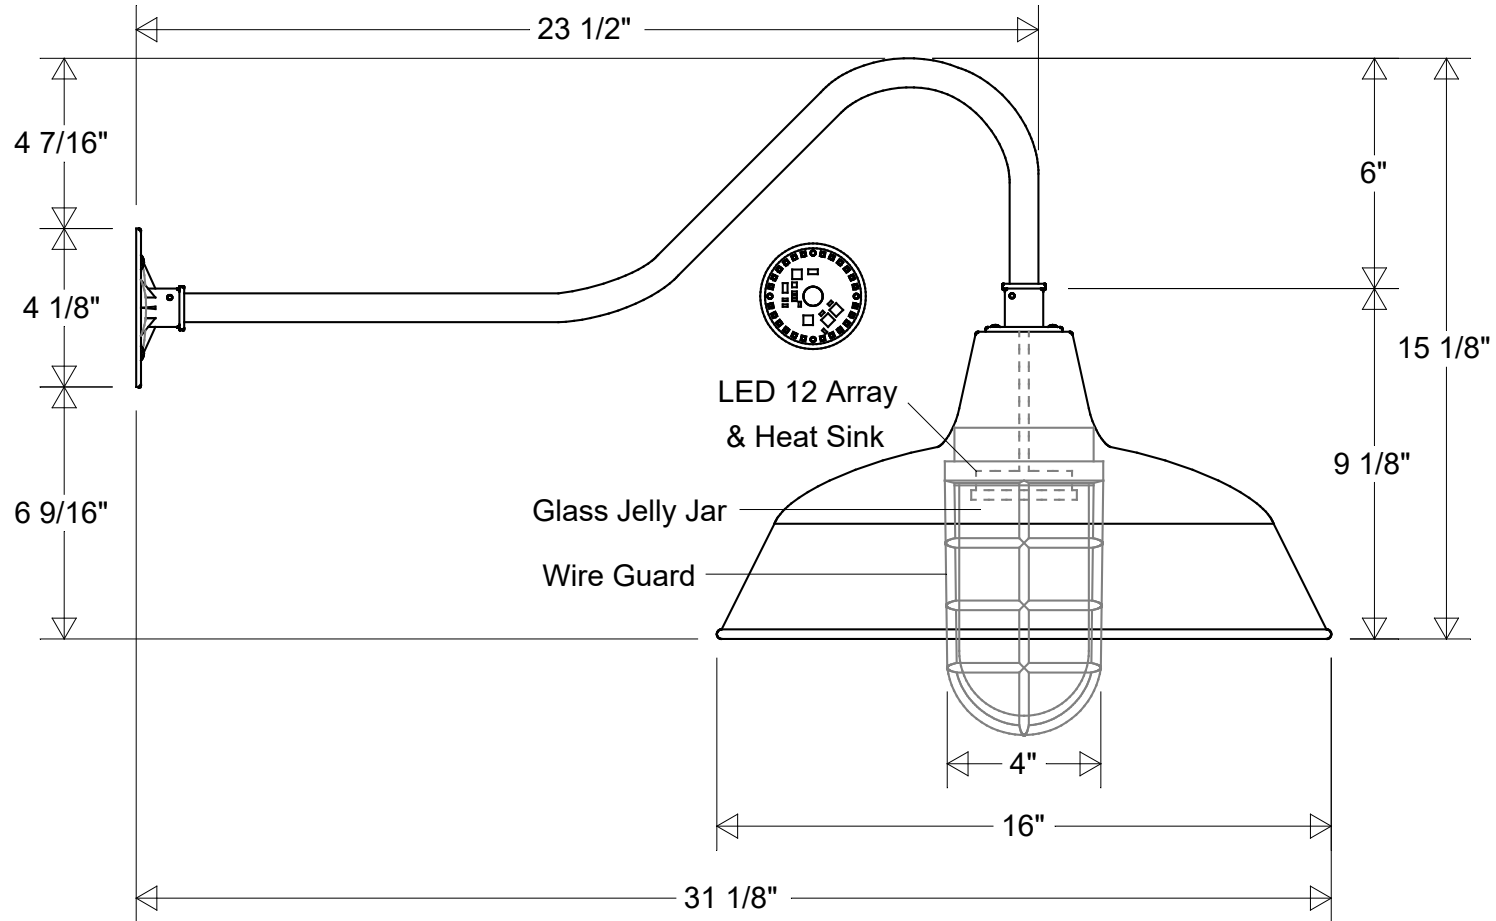

Primelite Manufacturing Corp

407 S Main St, Freeport, NY 11520

Phone: 516-868-4411 | Fax: 516-868-4609
 sales@primelite-mfg.com | www.primelite-mfg.com

PART # #23/16-850 WGGH1 LED 12	LAMP Built-In LED	VOLTAGE 120 V	COLOR Powder Coated Paint
JOB NAME			TYPE Gooseneck

Lamp: LED 12 Array
 60 W Inc Equivalent
 3K = 910 Lumens
 4K = 1000 Lumens

	Initials	Date
Drawn	CB	10/2022
Checked		
ENG Appr.		
MFR Appr.		
QA		

Gooseneck #23/16-850 WGGH1 LED 12

16" Dia | 31 1/8" Ext | 15 1/8" H

Glass Jelly Jar: Clear (-4) | Prismatic (-4P) | Frosted (-5)

Size	Drawing No.	Rev
A	0001	A

Revisions				
Zone	Rev	Description	Date	Appr

Construction:
Aluminum | Glass

Weight:

Scale CAD File Sheet
1 of 1