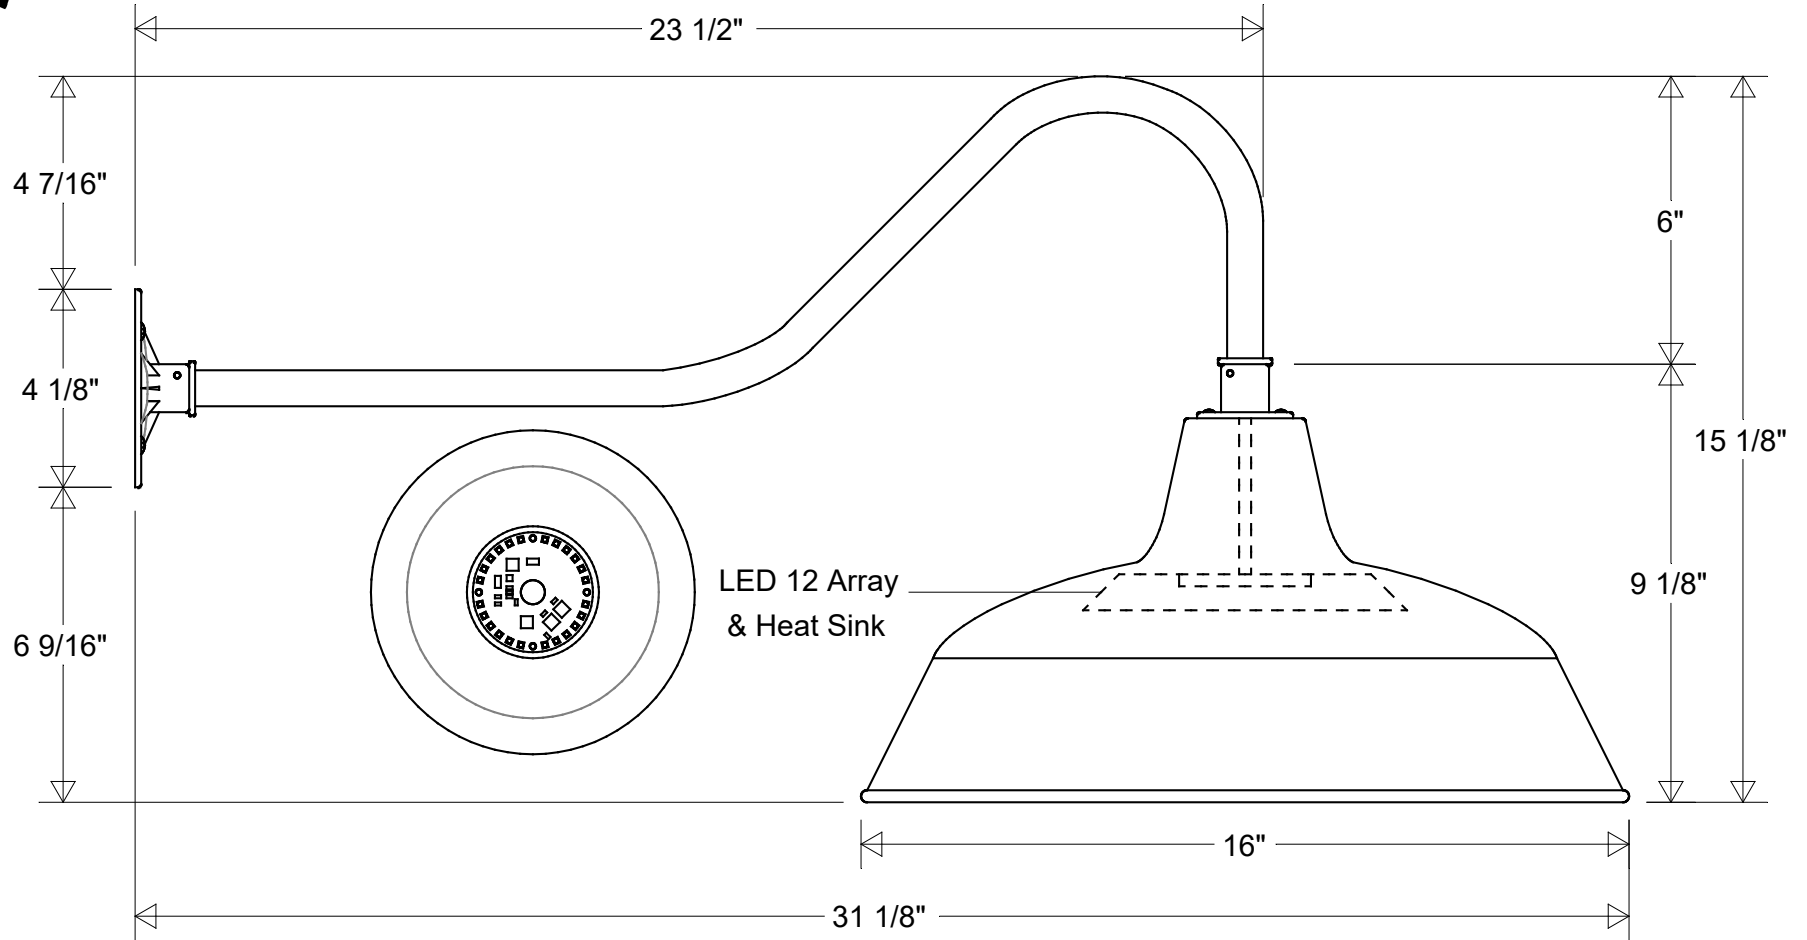

Lamp: LED 12 Array
 60 W Inc Equivalent
 3K = 910 Lumens
 4K = 1000 Lumens

	Initials	Date
Drawn	CB	04/2022
Checked		
ENG Appr.		
MFR Appr.		
QA		

Gooseneck #23/16-850 LED 12

16" Dia | 31 1/8" Ext | 15 1/8" H
 6" Drop | 6 9/16" Below Box

Size	Drawing No.	Rev
A	0001	A

Revisions				
Zone	Rev	Description	Date	Appr

Construction: Aluminum	Weight:	Scale	CAD File	Sheet

Unless Otherwise Specified:
 Dimensions in Inches

Sheet
1 of 1