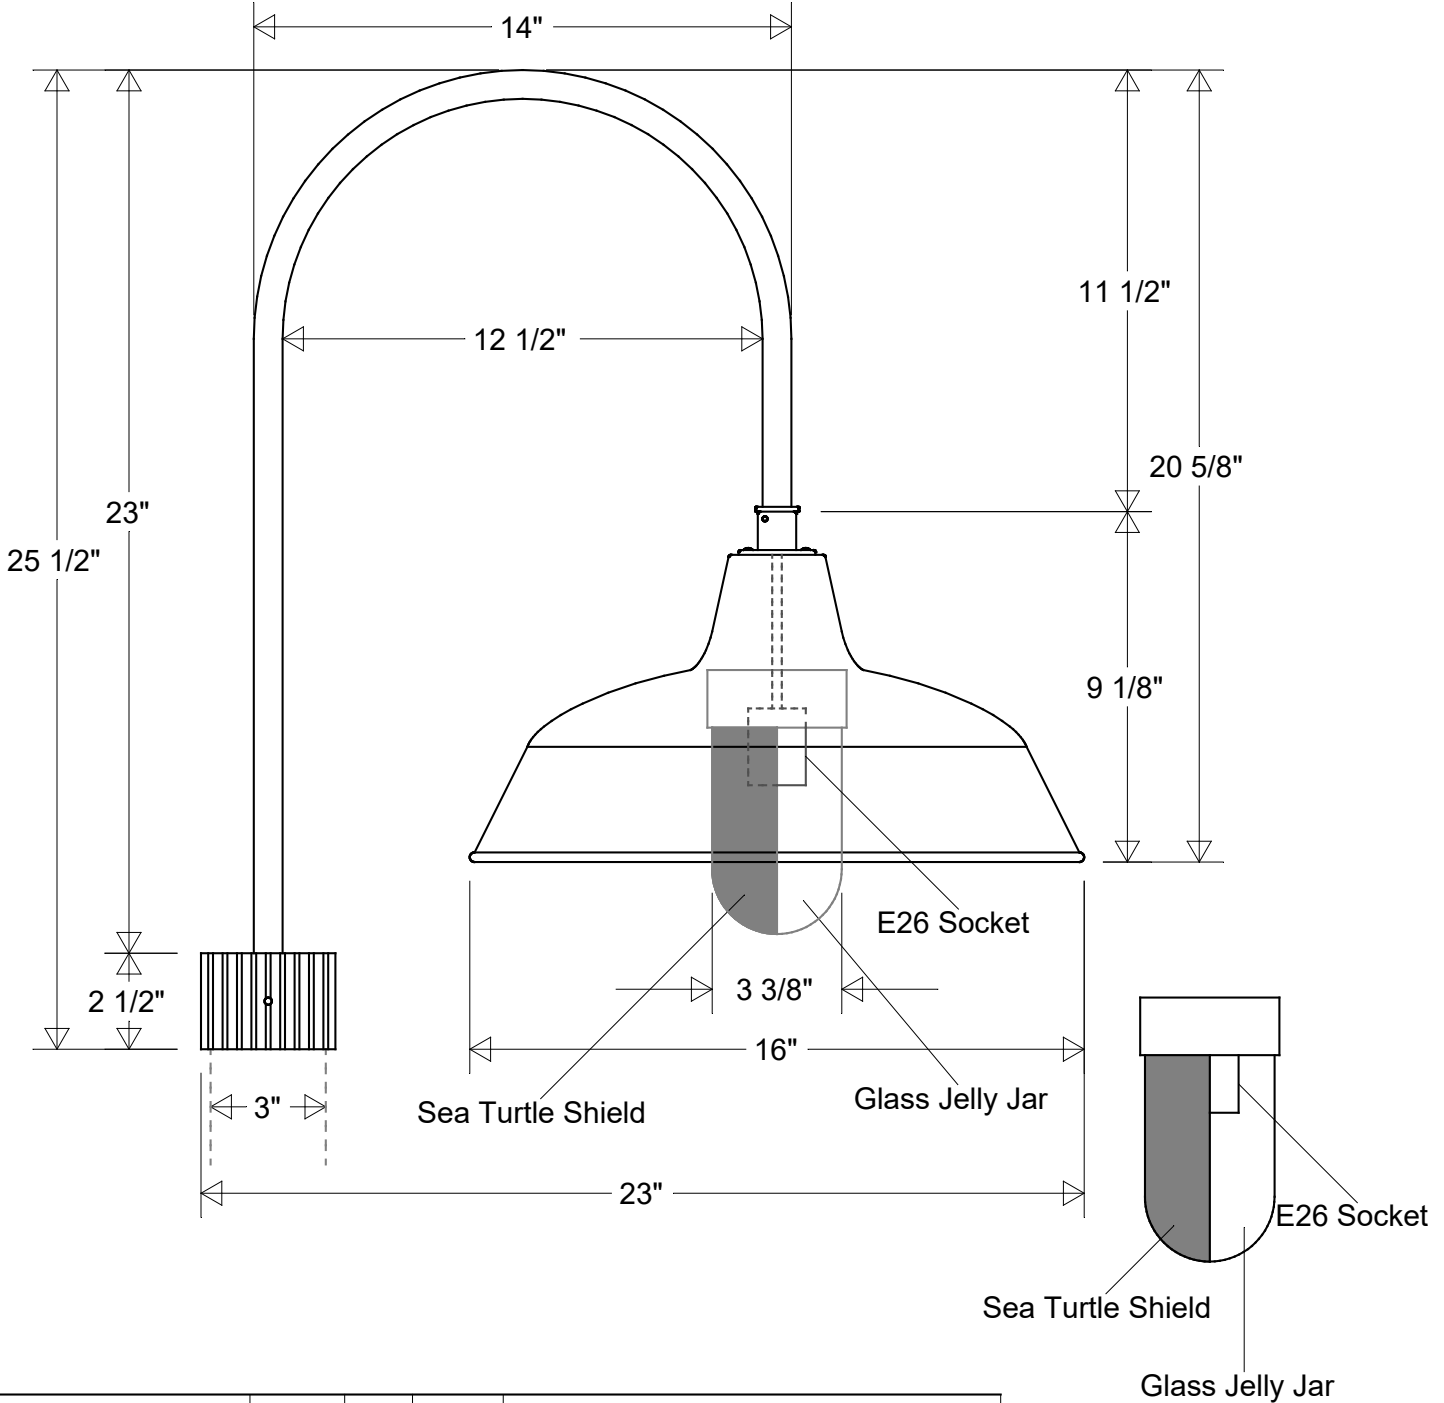

Primelite Manufacturing Corp

407 S Main St, Freeport, NY 11520

Phone: 516-868-4411 | Fax: 516-868-4609
 sales@primelite-mfg.com | www.primelite-mfg.com

PART # #23/16-1862 STS	LAMP E26 Socket	VOLTAGE 120 V	COLOR Powder Coated Paint
JOB NAME			TYPE Post Light

Lamp: PAR20 Bulb (Included) Wattage: 7W Certification: FWC	Initials	Date	<h2>Post Light #23/16-1862 STS</h2>					
	Drawn	CB						04/2022
	Checked			16" Dia 23" Ext 25 1/2" H Fits 3" OD Round Post				
Construction: Aluminum Glass	ENG Appr.			Revisions				
	MFR Appr.			Zone	Rev	Description	Date	Appr
	QA							
Unless Otherwise Specified: Dimensions in Inches	Weight:		Scale	CAD File	Sheet	1 of 1		