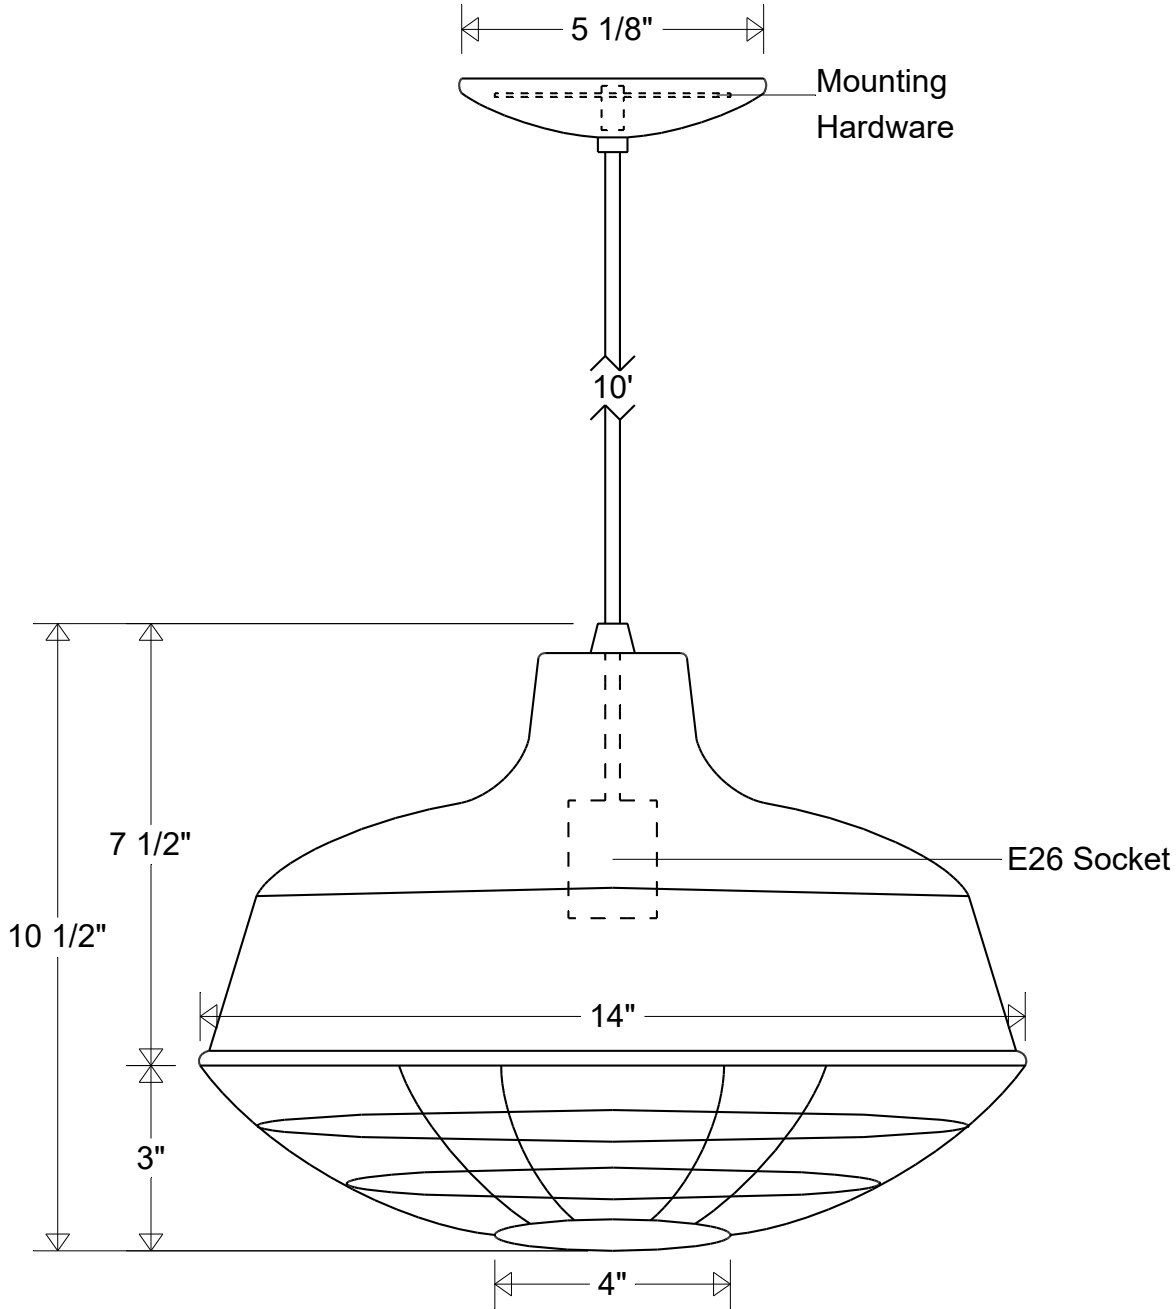

Primelite Manufacturing Corp

407 S Main St, Freeport, NY 11520

Phone: 516-868-4411 | Fax: 516-868-4609
 sales@primelite-mfg.com | www.primelite-mfg.com

PART # #23/14 WG1	LAMP E26 Socket	VOLTAGE 120 V	COLOR Powder Coated Paint
JOB NAME			TYPE Pendant

Lamp: E26 Socket Max Wattage: 1/150A 	Name		Date		Pendant #23/14 WG1 14" Dia 10 1/2" H 10' Vinyl Cord Wire Guard																																		
	Drawn	CB	07/2021																																				
	Checked				<table border="1"> <thead> <tr> <th colspan="5">Revisions</th> </tr> <tr> <th>Zone</th> <th>Rev</th> <th>Description</th> <th>Date</th> <th>Approved</th> </tr> </thead> <tbody> <tr><td> </td><td> </td><td> </td><td> </td><td> </td></tr> <tr><td> </td><td> </td><td> </td><td> </td><td> </td></tr> <tr><td> </td><td> </td><td> </td><td> </td><td> </td></tr> <tr><td> </td><td> </td><td> </td><td> </td><td> </td></tr> </tbody> </table>					Revisions					Zone	Rev	Description	Date	Approved																				
	Revisions																																						
Zone	Rev	Description	Date	Approved																																			
ENG Appr.																																							
MFR Appr.				Size	Drawing No.	Rev																																	
QA				A	0001	A																																	
Construction: Aluminum Vinyl Unless Otherwise Specified: Dimensions in Inches	Weight			Scale	CAD File	Sheet	1 of 1																																