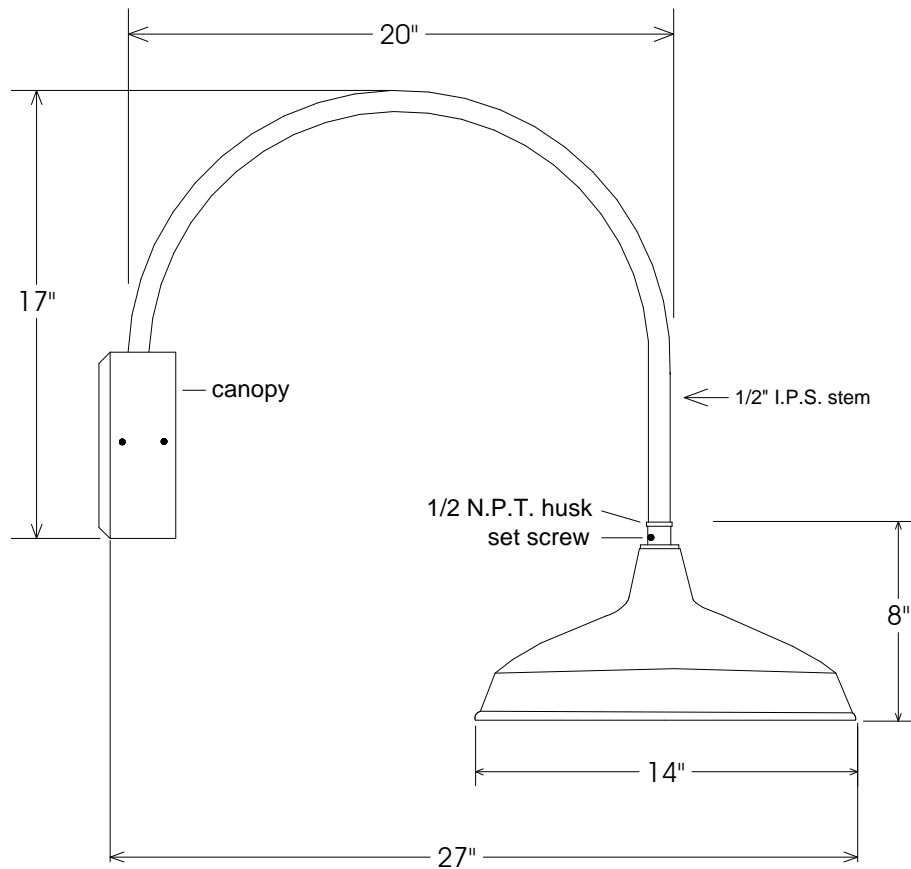

- 50,000 hour life
- Average savings is $39.42 per year as compared to a 75 Watt incandescent
- Savings of $ 518.16 for the life of the fixture
- Lumen output is equal to a 75 Watt bulb.

Unless Otherwise Specified:		Name	Date	Primelite Mfg. Corp.		
Dimensions in Inches		Drawn	T.A.R.			02/07/12
Tolerances: Fractional ±		Checked			23/14-866 LED 24 Watt 1000 Lumens @ 3000K 1250 Lumens @ 4000K 24 Volt Output	
Angular: Mach ± Bend ±		ENG Appr.				
Two Place Decimal ±		MFR Appr.				
Three Place Decimal ±		QA				
		Comments				
Construction: All Aluminum		CAD Generated Drawing Do Not Manually Update		Size	Drawing No.	
Pipe Size: 1/2"				A	0001	
				Rev	A	
				Scale	CAD File	
				Sheet	1 of 1