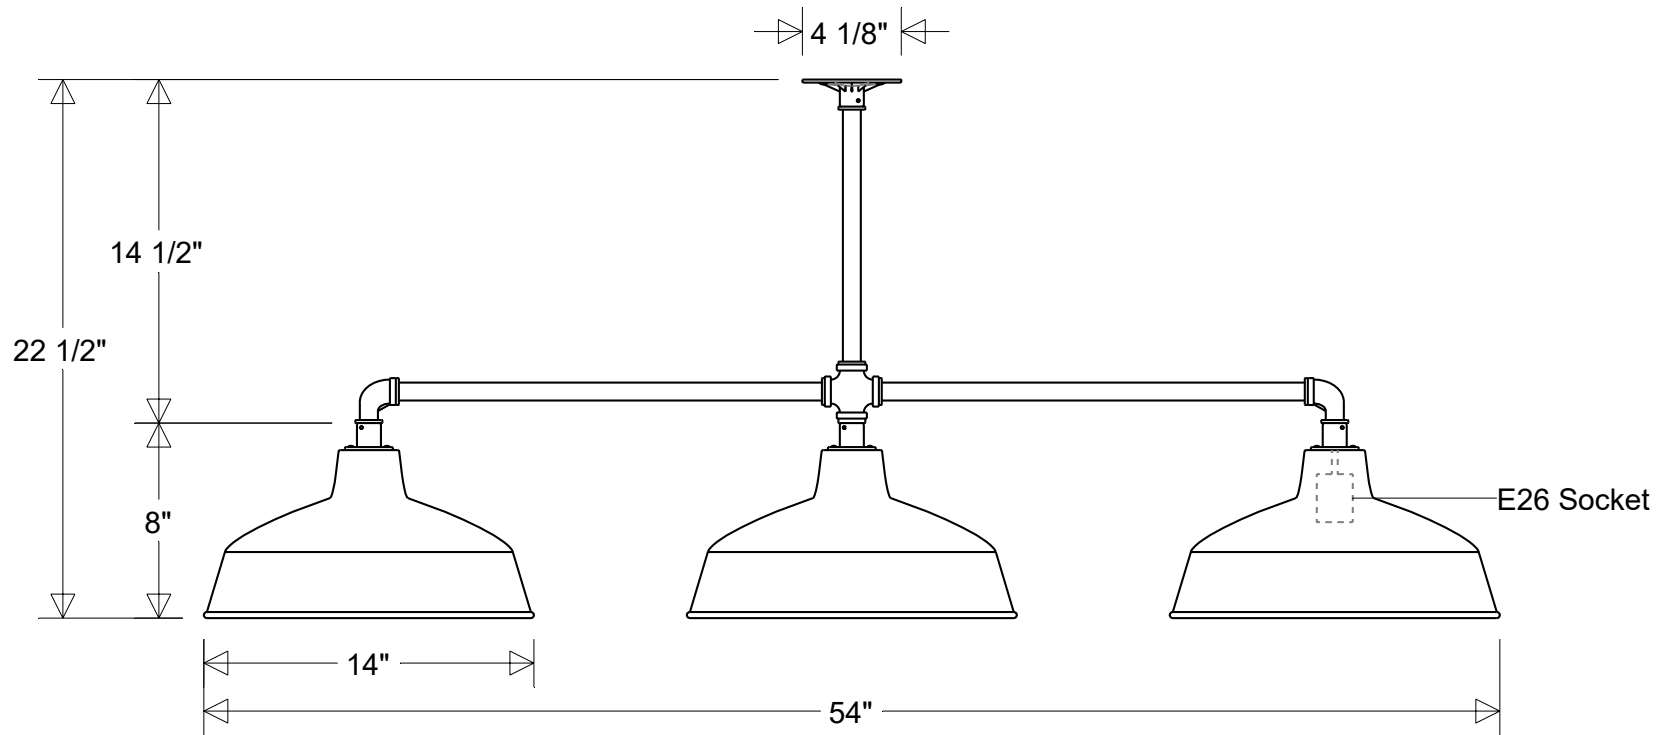

Job Info

#23/14-123

14" Dia | 54" Ext | 22 1/2" H

Shade: #23/14A | Pendant: #123

Lamp: E26 Socket	Finish: 29 Oven Baked	Drawn: CB	Scale: 1/8	Approvals
Max Wattage: 150 W Each	Powder Coated Paints	05/2024		
Number of Sockets: 3	Voltage: 120 V	Material: Aluminum	Note: All dimensions are nominal. Actual dimensions may vary.	