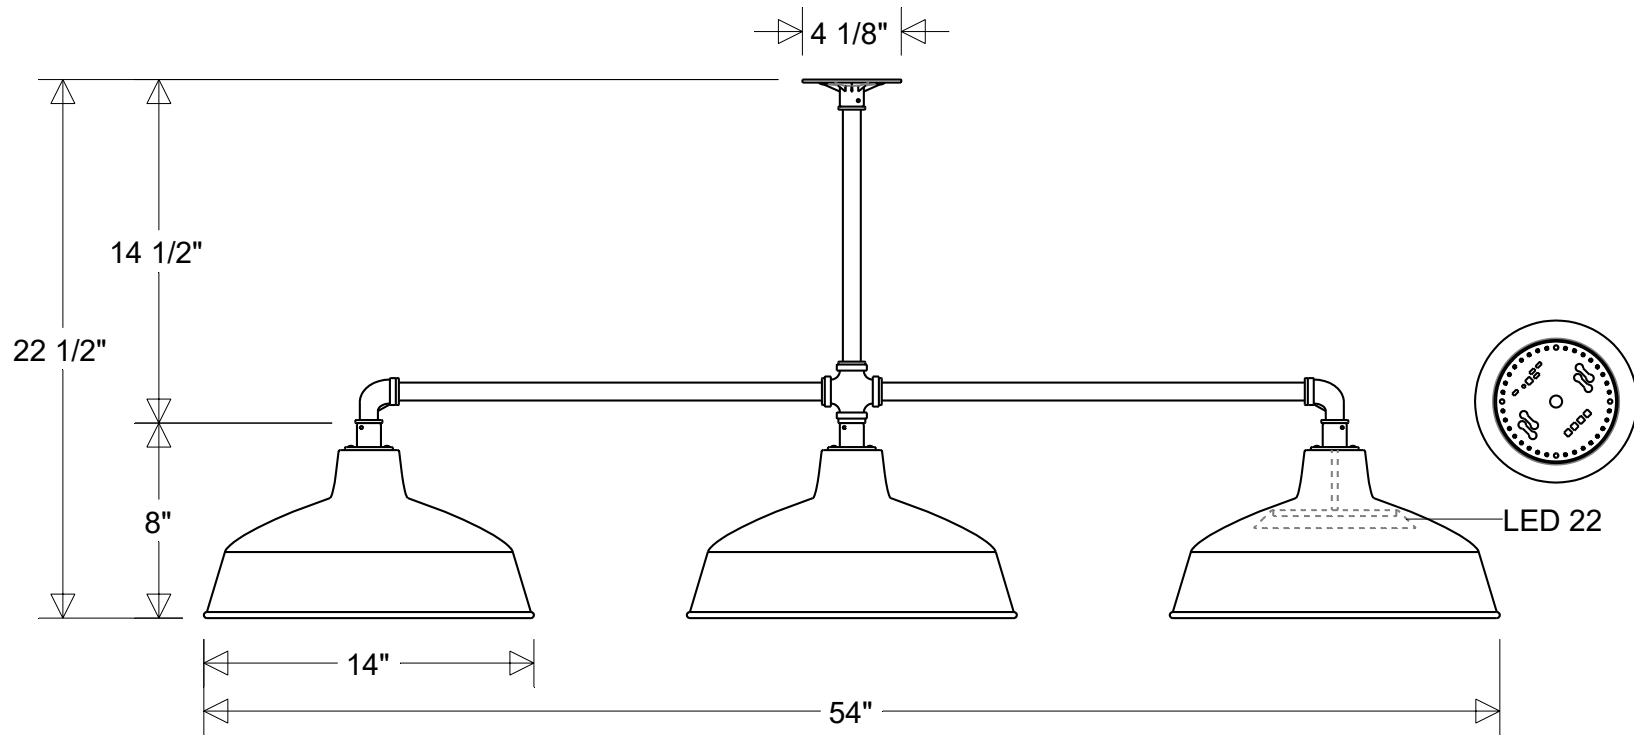

Job Info

#23/14-123 LED 22

14" Dia | 54" Ext | 22 1/2" H
 Shade: #23/14A | Pendant: #123

Lamp: 22 W LED x3 3K: 1950 Lumens Each 4K: 2130 Lumens Each	Finish: 29 Oven Baked Powder Coated Paints	Drawn: CB 05/2024	Scale: 1/8	Approvals	
Voltage: 120 V	Material: Aluminum	Note: All dimensions are nominal. Actual dimensions may vary.			