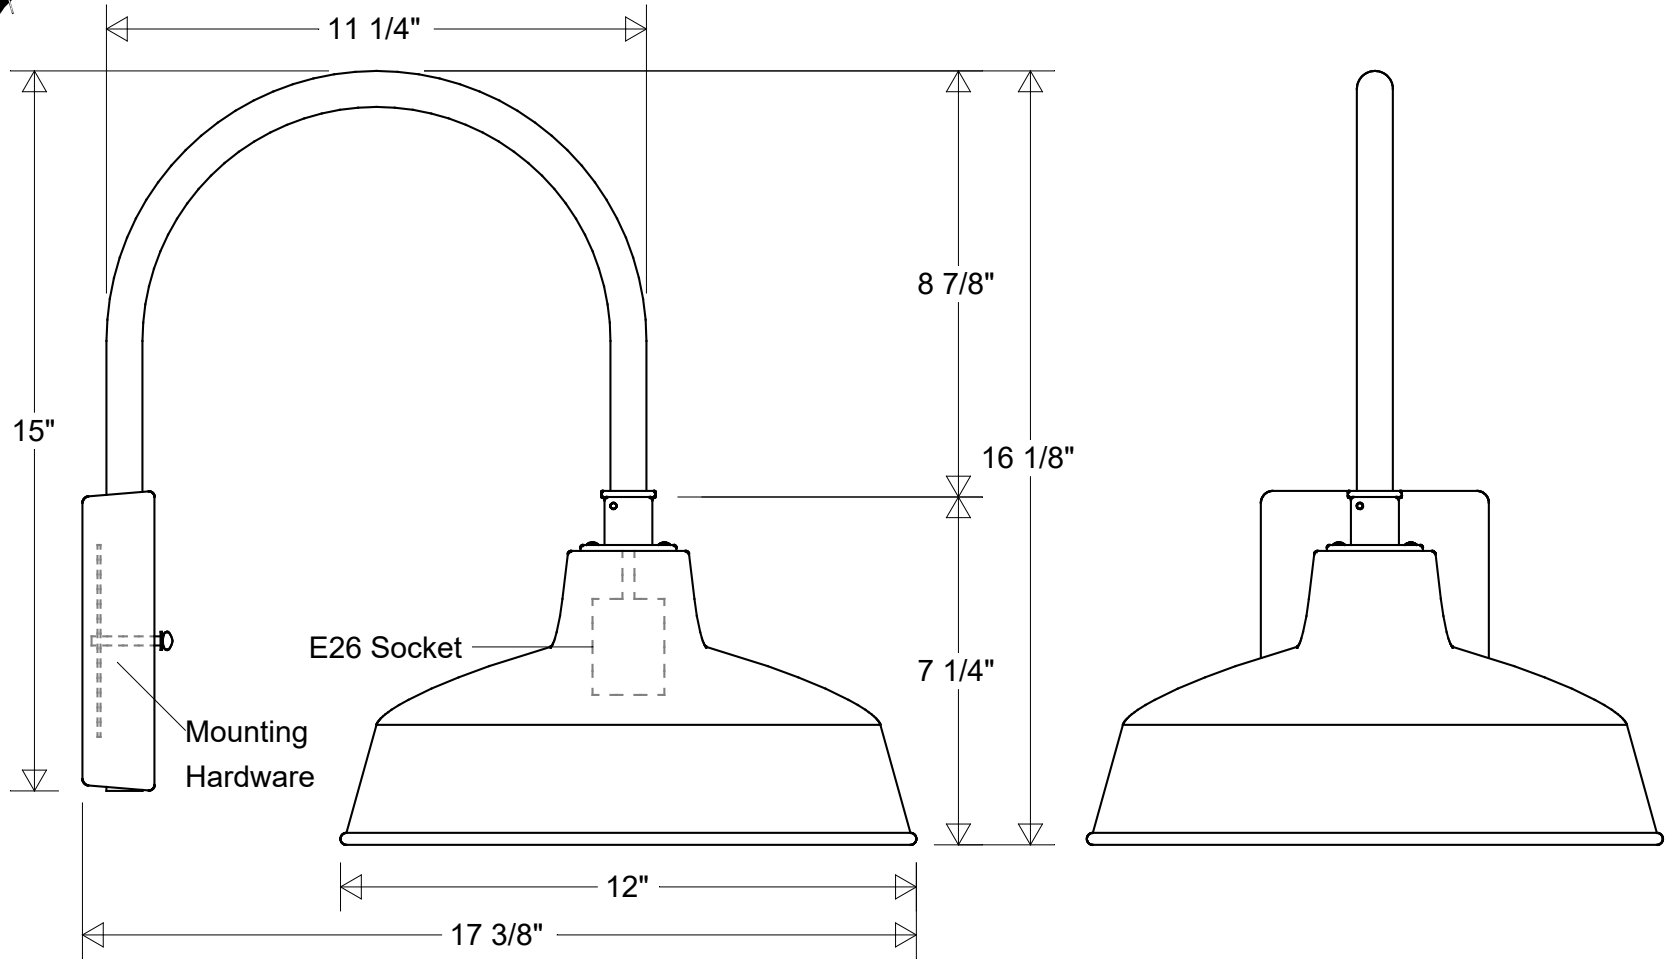

Lamp: E26 Socket
 Max Wattage: 150 W

	Initials	Date
Drawn	CB	11/2022
Checked		
ENG Appr.		
MFR Appr.		
QA		

Gooseneck #23/12-863

12" Dia | 17 3/8" Ext | 16 1/8" H

Size	Drawing No.	Rev
A	0001	A

Revisions				
Zone	Rev	Description	Date	Appr

Construction:
 Aluminum

Unless Otherwise Specified:
 Dimensions in Inches

Weight:

Scale	CAD File	Sheet
		1 of 1