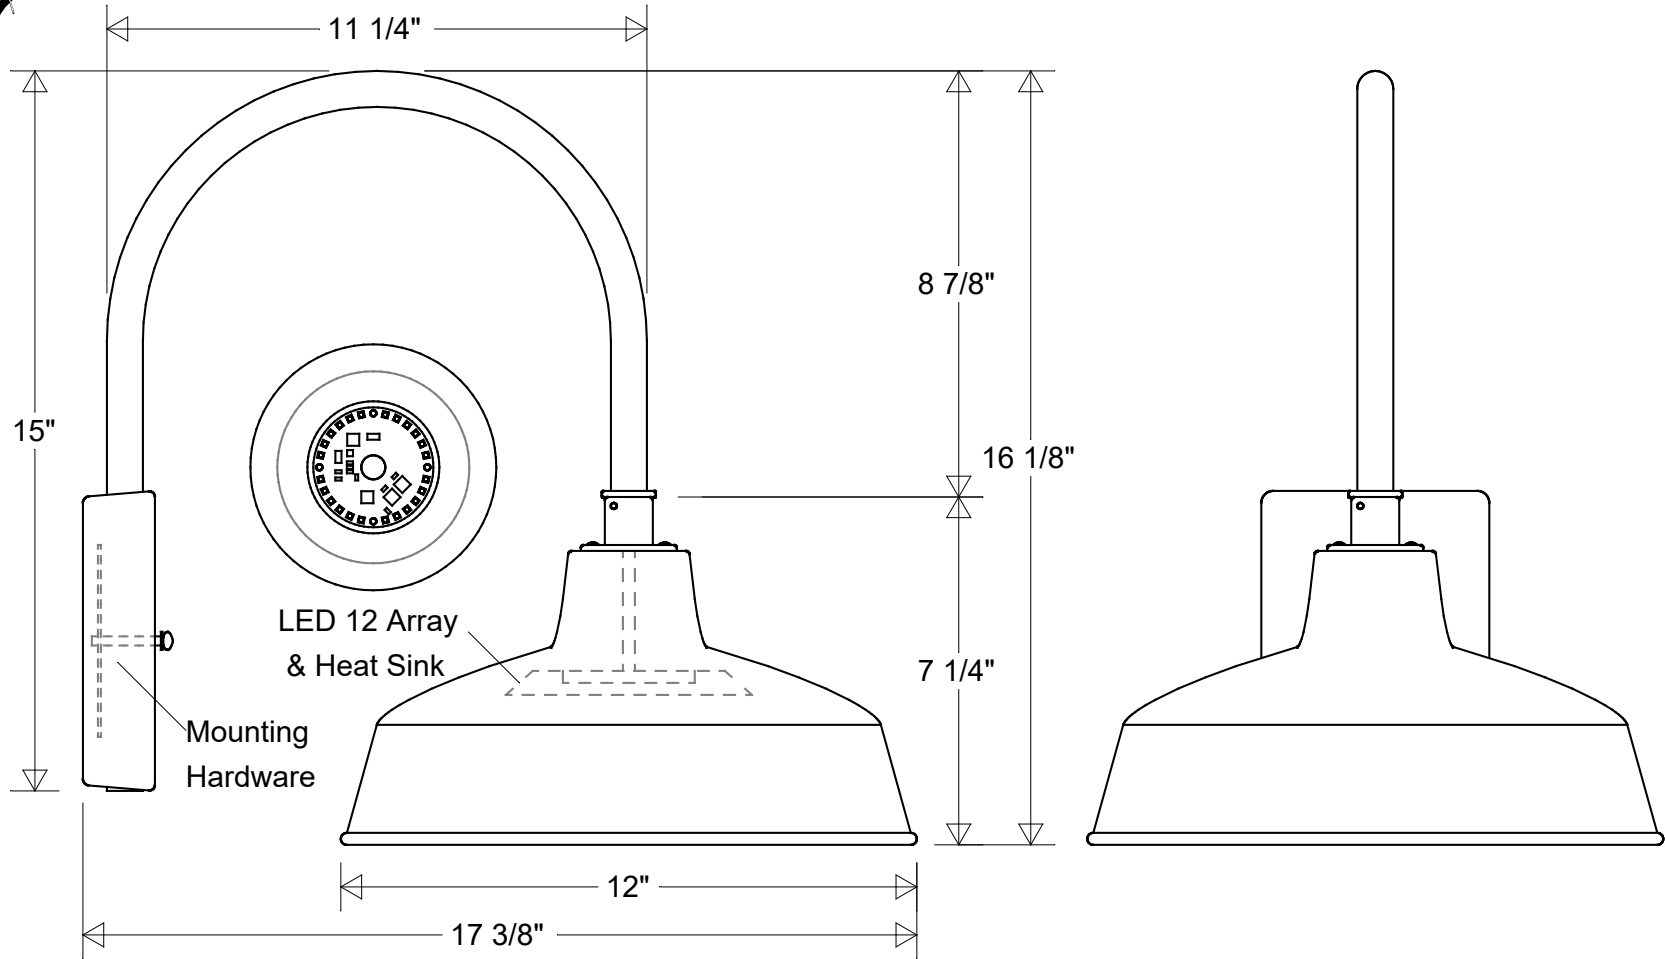

Lamp: LED 12 Array
 60 W Inc Equivalent
 3K = 910 Lumens
 4K = 1000 Lumens

Initials	Date
Drawn CB	11/2022
Checked	
ENG Appr.	
MFR Appr.	
QA	

Gooseneck #23/12-863 LED 12

12" Dia | 17 3/8" Ext | 16 1/8" H

Size A	Drawing No. 0001	Rev A
------------------	----------------------------	-----------------

Revisions				
Zone	Rev	Description	Date	Appr

Construction: Aluminum	Weight:	Scale	CAD File	Sheet 1 of 1
---------------------------	---------	-------	----------	------------------------

Unless Otherwise Specified:
 Dimensions in Inches