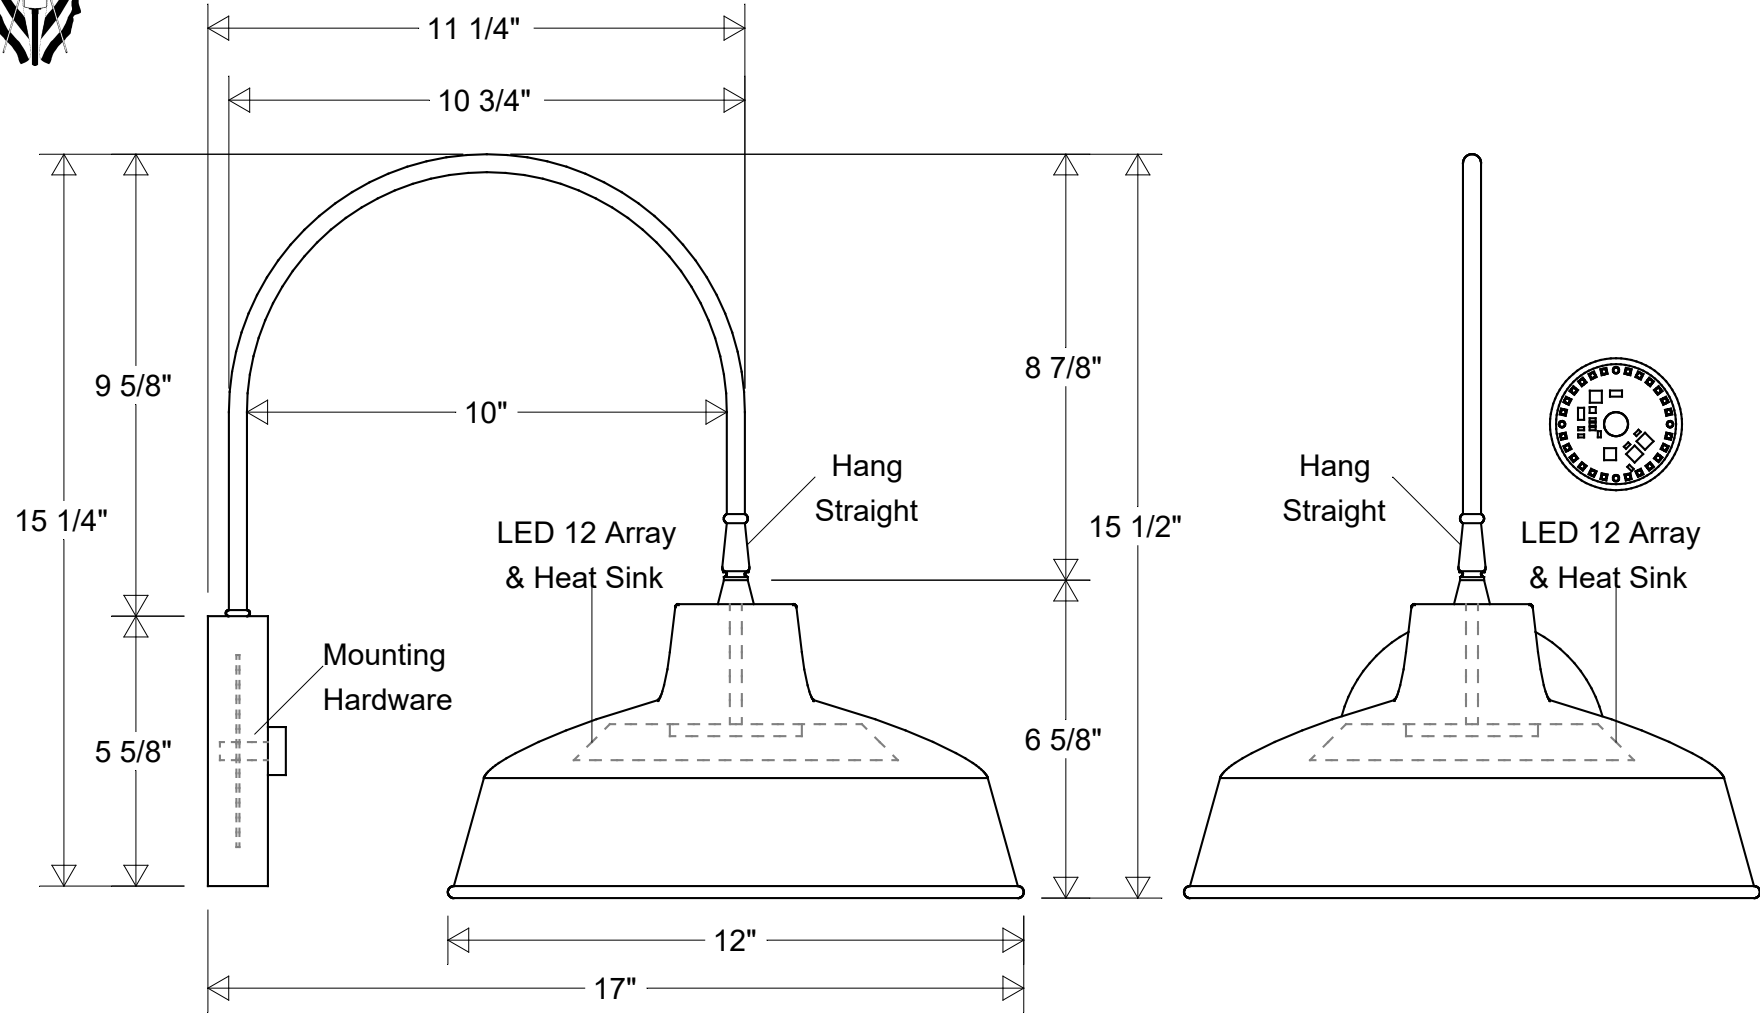

Lamp: LED 12 Array
 60 W Inc Equivalent
 3K = 910 Lumens
 4K = 1000 Lumens

	Initials	Date
Drawn	CB	05/2022
Checked		
ENG Appr.		
MFR Appr.		
QA		

Indoor Gooseneck #23/12-611 LED 12

12" Dia | 17" Ext | 15 1/2" H | 5 5/8" Round Canopy

1/8" IPS Stem | Hang Straight

Size	Drawing No.	Rev
A	0001	A

Revisions				
Zone	Rev	Description	Date	Appr

Construction:
Aluminum | Steel

Weight:

Scale	CAD File	Sheet
		1 of 1