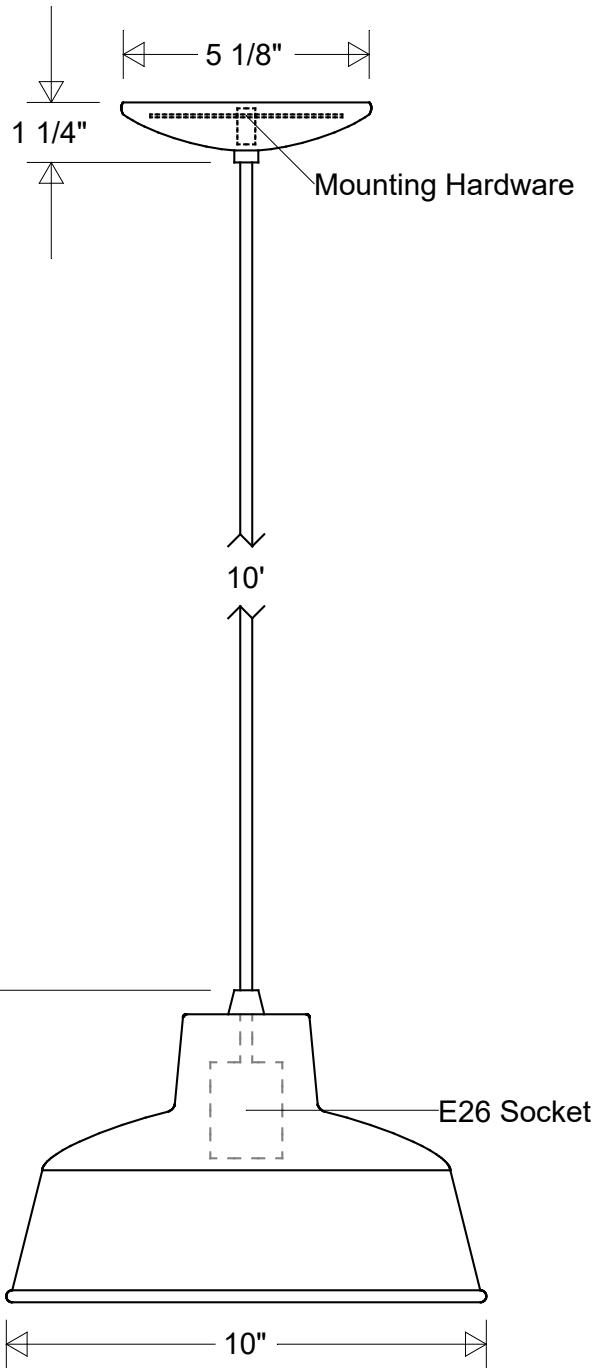

Primelite Manufacturing Corp

407 S Main St, Freeport, NY 11520

Phone: 516-868-4411 | Fax: 516-868-4609
 sales@primelite-mfg.com | www.primelite-mfg.com

PART # #23/10	LAMP E26 Socket	VOLTAGE 120 V	COLOR Powder Coated Paint
JOB NAME			TYPE Pendant

Lamp: E26 Socket Max Wattage: 100 W 	Initials Date	<h2>Pendant #23/10</h2>											
	Drawn Checked ENG Appr.						CB 	07/2022					
	Construction: Aluminum	MFR Appr. QA	Size A	Drawing No. 0001	Rev A	Revisions							
Unless Otherwise Specified: Dimensions in Inches	Weight:	Scale	CAD File	Sheet 1 of 1	Zone	Rev	Description	Date	Appr				