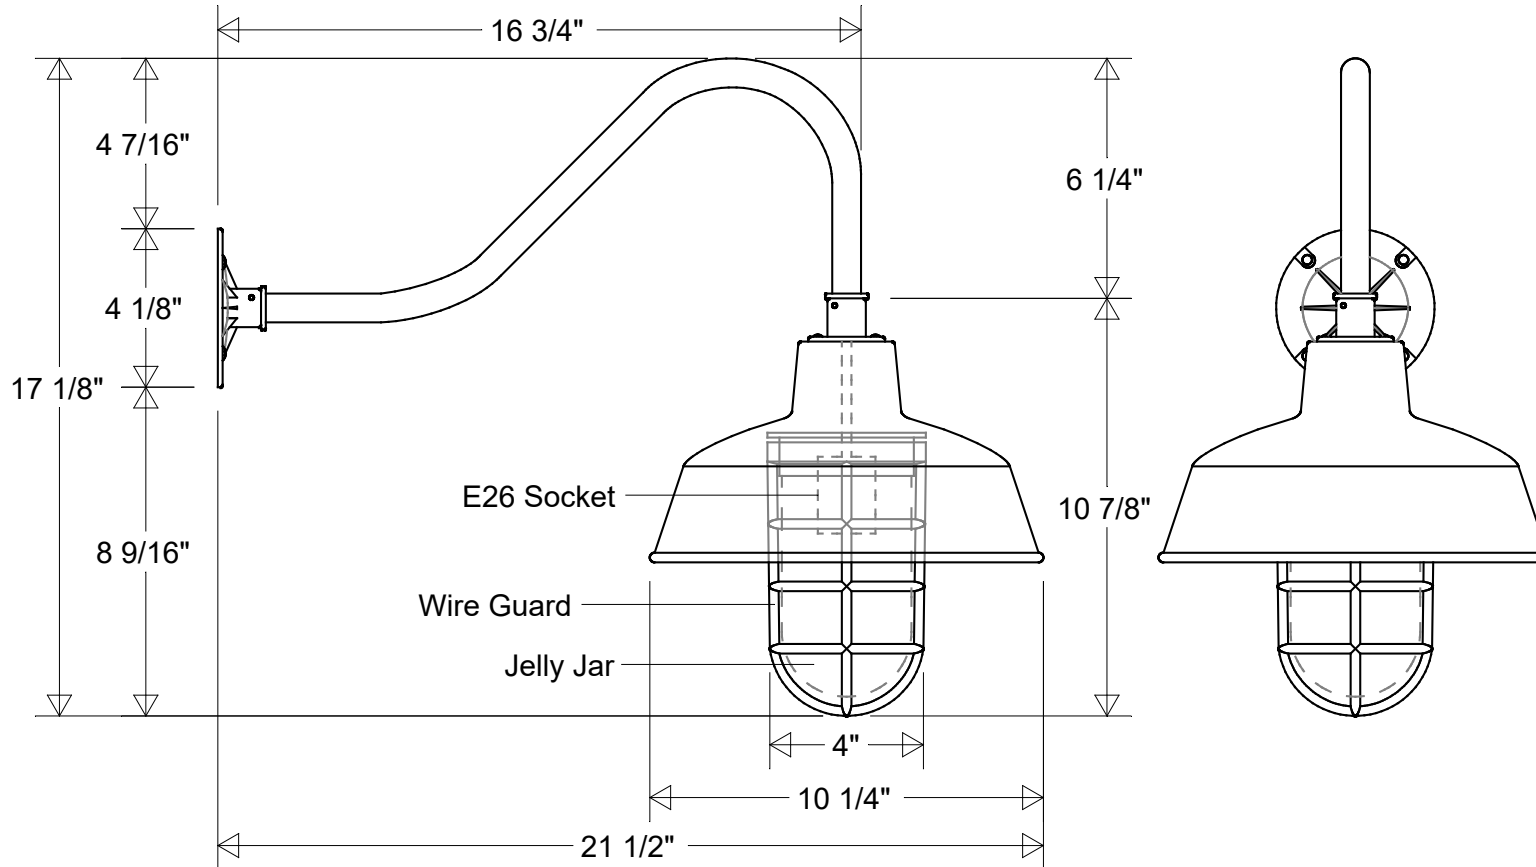

Lamp: E26 Socket
 Max Wattage: 100 W

	Initials	Date
Drawn	CB	03/2023
Checked		
ENG Appr.		
MFR Appr.		
QA		

#23/10-859 WGGH1

10 1/4" Dia | 21 1/2" Ext | 17 1/8" H
 Glass Jar: Clear (/4) | Prismatic (/4P) | Frosted (/5)

Revisions

Zone	Rev	Description	Date	Appr

Construction:
 Aluminum | Glass

Size	Drawing No.	Rev
A	0001	A

Unless Otherwise Specified:
 Dimensions in Inches

Weight:	Scale	CAD File	Sheet
			1 of 1