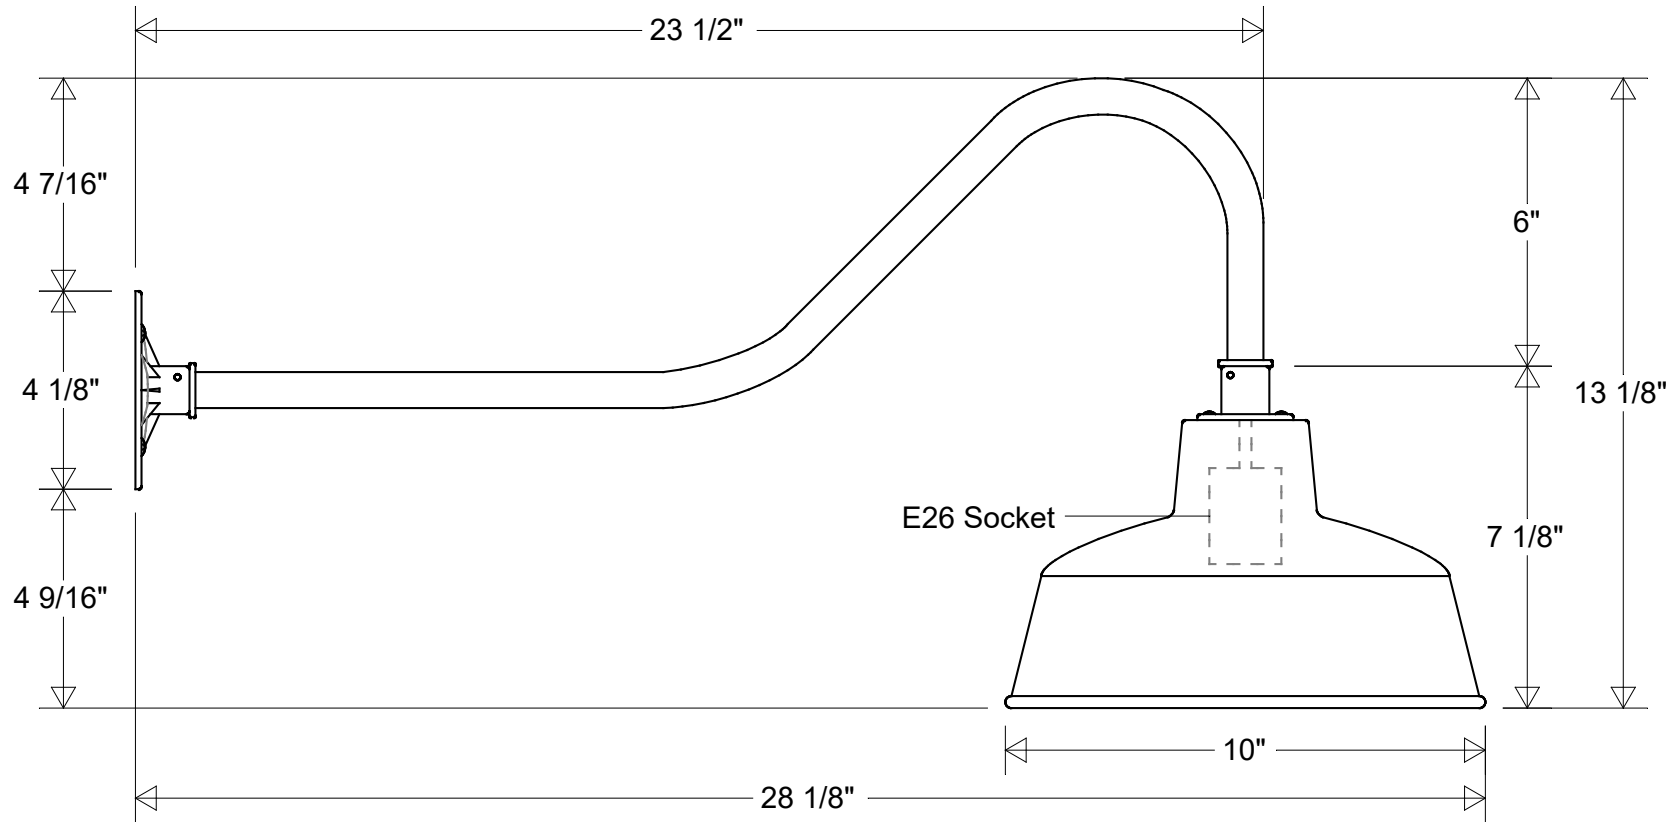

Lamp: E26 Socket Max Wattage: 100 W 	Initials	Date	<b>Gooseneck #23/10-850</b>						
	Drawn	CB						05/2022	
	Checked			10" Dia   28 1/8" Ext   13 1/8" H		Revisions			
ENG Appr.			6" Drop   4 9/16" Below Box		Zone	Rev	Description	Date	Appr
Construction: Aluminum	MFR Appr.		Size	Drawing No.	Rev				
	QA		<b>A</b>	<b>0001</b>	<b>A</b>				
Unless Otherwise Specified: Dimensions in Inches	Weight:		Scale	CAD File	Sheet	<b>1 of 1</b>			