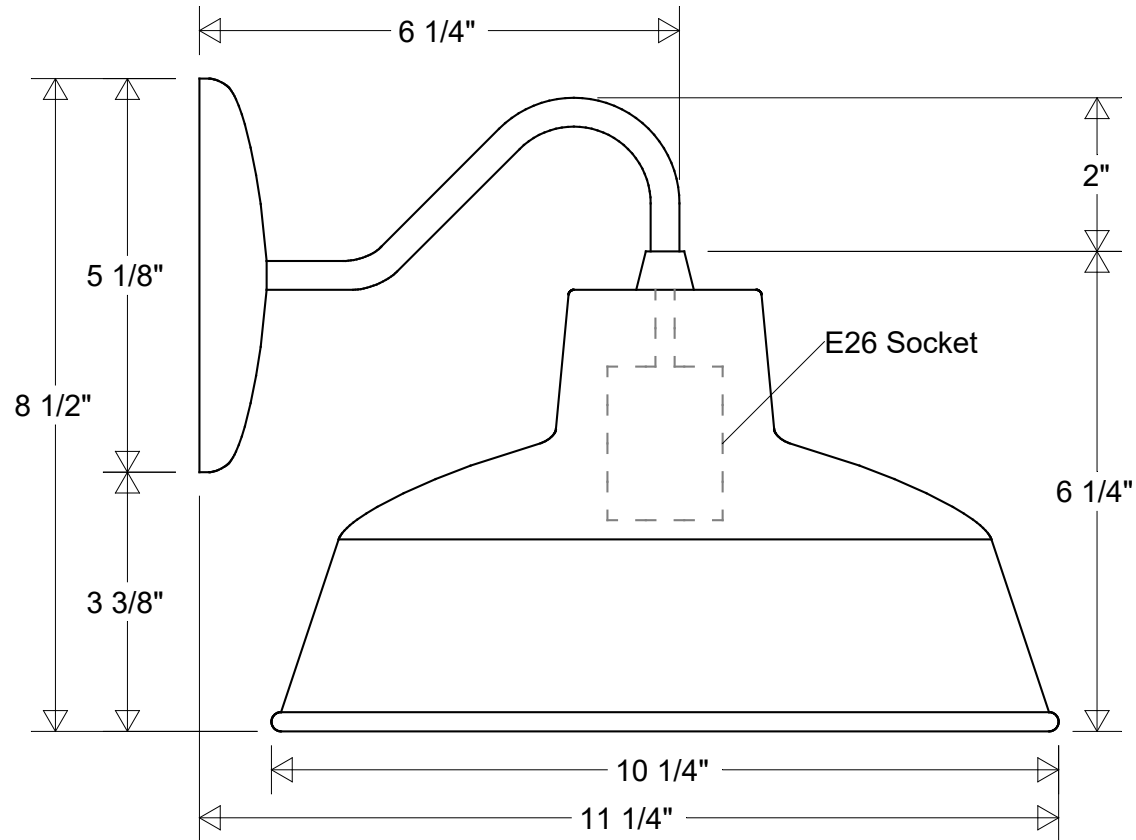

Lamp: E26 Socket
Max Wattage: 100 W

	Initials	Date	#23/10-614		
Drawn	CB	02/2023			
Checked			10 1/4" Dia 11 1/4" Ext 8 1/2" H		
ENG Appr.					
Construction: Aluminum	MFR Appr.		Size A	Drawing No. 0001	Rev A
Unless Otherwise Specified: Dimensions in Inches	Weight:		Scale	CAD File	Sheet 1 of 1