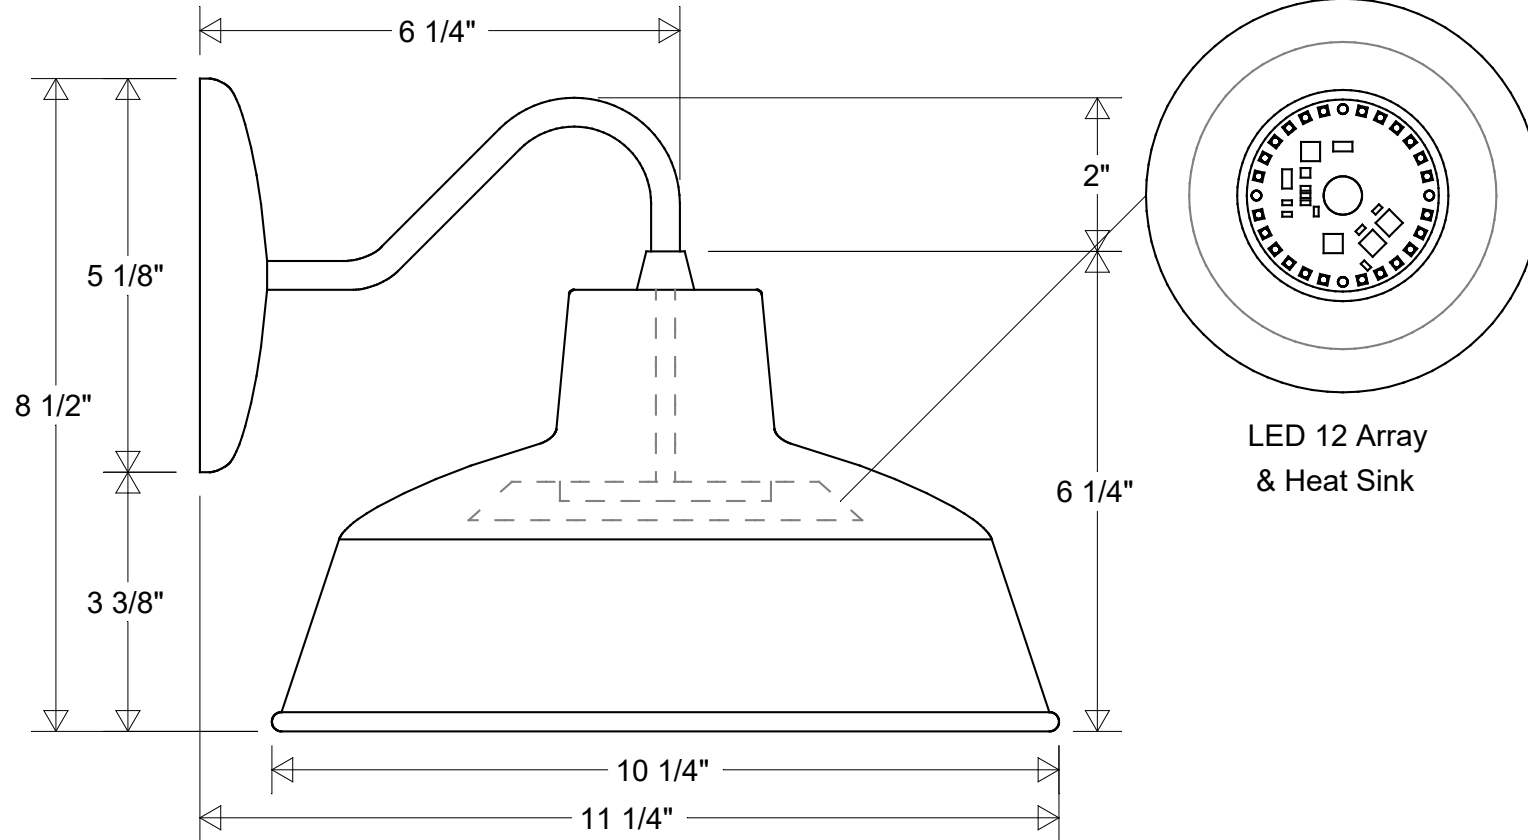

Primelite Manufacturing Corp

407 S Main St, Freeport, NY 11520

Phone: 516-868-4411 | Fax: 516-868-4609

sales@primelite-mfg.com | www.primelite-mfg.com

PART #

#23/10-614 LED 12

LAMP

Built-In LED

VOLTAGE

120 V

COLOR

Powder Coated Paint

JOB NAME

TYPE

Gooseneck

LED 12 Array
& Heat Sink

Lamp: LED 12 Array

60 W Inc Equivalent
3K = 1140 Lumens
4K = 1280 Lumens

Initials   Date

Drawn   CB   02/2023

Checked

ENG Appr.

MFR Appr.

QA

#23/10-614 LED 12

10 1/4" Dia | 11 1/4" Ext | 8 1/2" H

Size   Drawing No.   Rev

A   **0001**   **A**

Scale   CAD File   Sheet
1 of 1

Revisions

Zone	Rev	Description	Date	Appr

Construction:
Aluminum

Unless Otherwise Specified:
Dimensions in Inches

Weight: