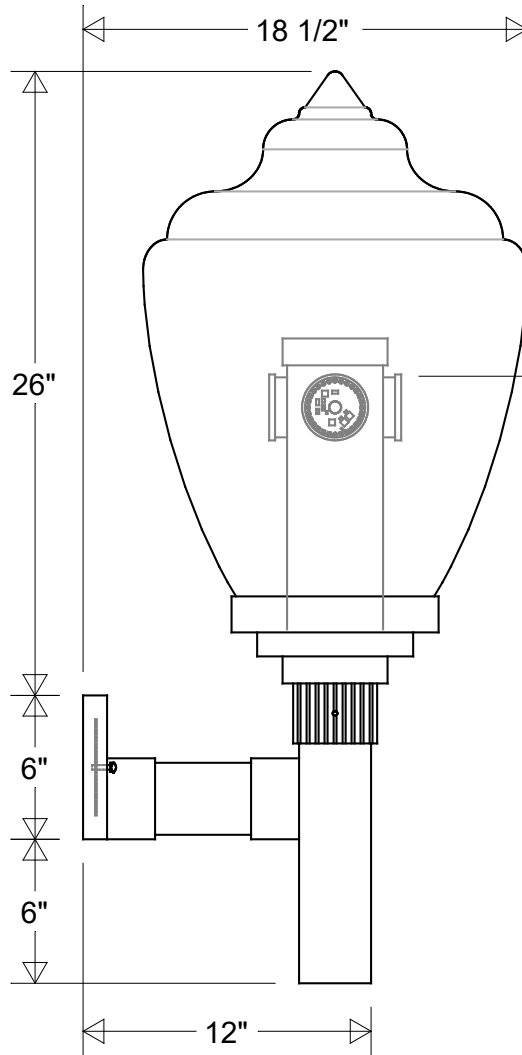

Primelite Manufacturing Corp

407 S Main St, Freeport, NY 11520

Phone: 516-868-4411 | Fax: 516-868-4609

sales@primelite-mfg.com | www.primelite-mfg.com

PART # #2211 LED 48	LAMP Built-In LED	VOLTAGE 120 V	COLOR Powder Coated Paint
JOB NAME			TYPE Wall Sconce

SIDE VIEW

LED 48 Module

LED 12 Array
& Heat Sink

MOUNTING
HARDWARE

4 1/2"

FRONT VIEW

Lamp: LED 48(LED 12 Array X 4)
50W MH Equivalent
3K = 3640 Lumens
4K = 4000 Lumens

	Initials	Date
Drawn	CB	03/2022
Checked		
ENG Appr.		
MFR Appr.		
QA		

Wall Sconce #2211 LED 48

16" Dia | 18 1/2" Ext | 38" H
Mounting Plate: 4 1/2" W | 6" H | 1" D

Size	Drawing No.	Rev
A	0001	A

Unless Otherwise Specified:
Dimensions in Inches

Weight:	Scale	CAD File	Sheet
			1 of 1