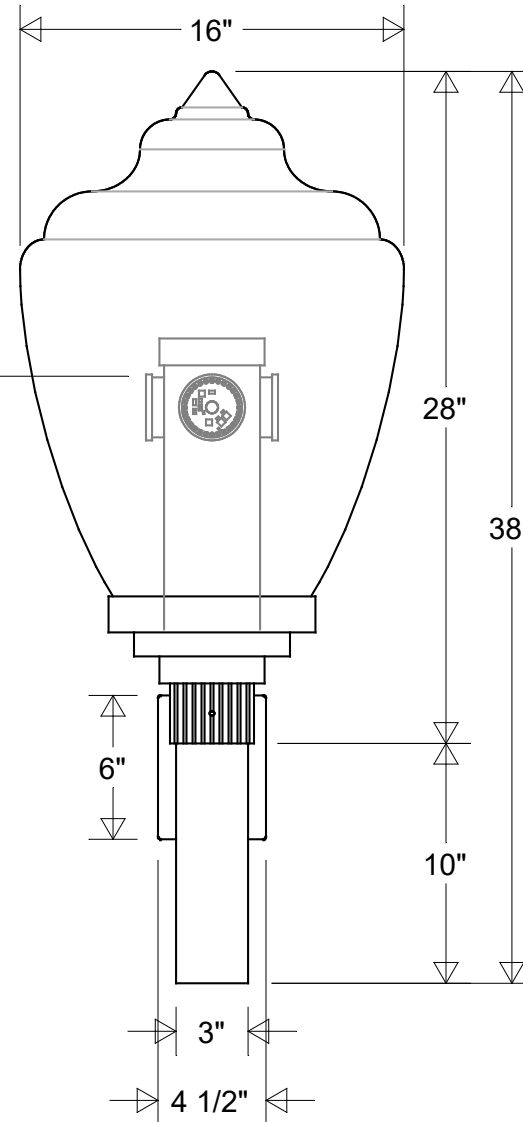

SIDE VIEW

LED 48 Module

LED 12 Array
& Heat Sink

MOUNTING
HARDWARE

4 1/2"

FRONT VIEW

Lamp: LED 48(LED 12 Array X 4)
50W MH Equivalent
3K = 3640 Lumens
4K = 4000 Lumens

	Initials	Date
Drawn	CB	03/2022
Checked		
ENG Appr.		
MFR Appr.		
QA		

Wall Sconce #2211 LED 48

16" Dia | 18 1/2" Ext | 38" H
Mounting Plate: 4 1/2" W | 6" H | 1" D

Size	Drawing No.	Rev
A	0001	A

Unless Otherwise Specified:
Dimensions in Inches

Weight:	Scale	CAD File	Sheet
			1 of 1