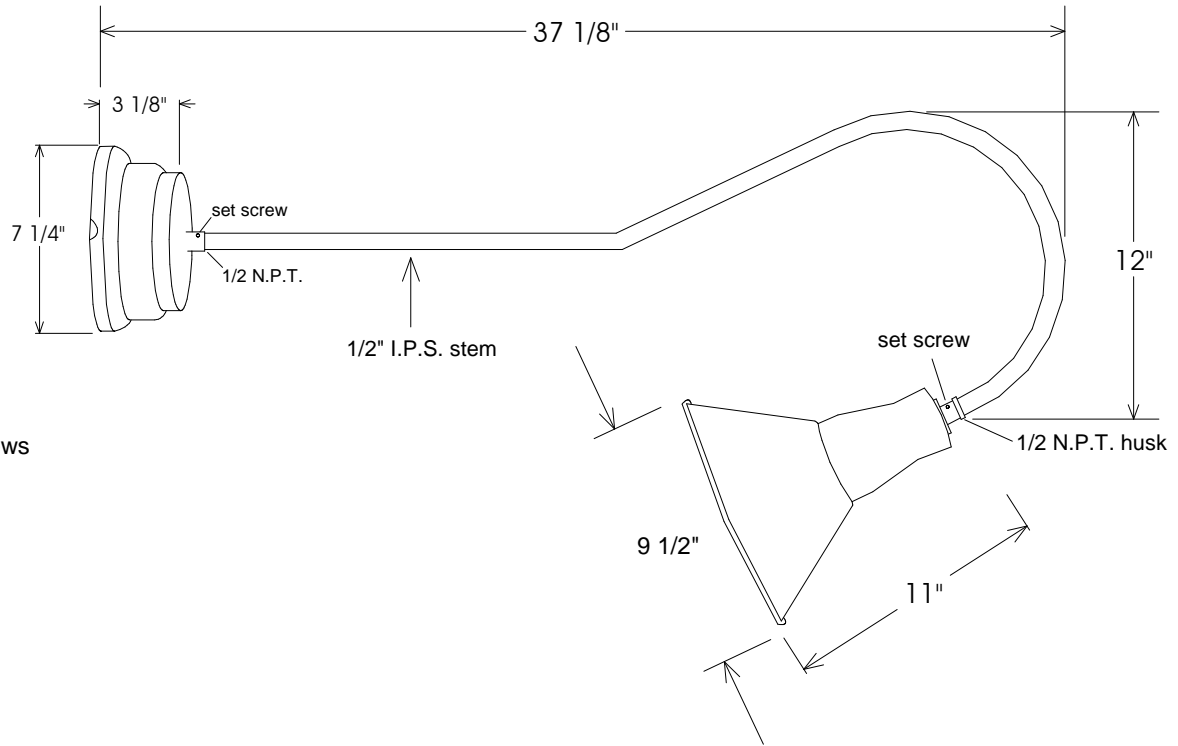

Small Ballast Pot Canopy

21A Shade

- 50,000 hour life
- Average savings is \$39.42 per year as compared to a 75 Watt incandescent
- Savings of \$ 518.16 for the life of the fixture
- Lumen output is equal to a 75 Watt bulb.

Unless Otherwise Specified: Dimensions in Inches Tolerances: Fractional ± Angular: Mach ± Bend ± Two Place Decimal ± Three Place Decimal ±	Drawn	Name	Date	Primelite Mfg. Corp. 21/864 LED 24 Watt 1000 Lumens @ 3000K 1250 Lumens @ 4000K 24 Volt Output
	Checked	T.A.R.	02/07/12	
	ENG Appr.			
	MFR Appr.			
	QA			
Construction: All Aluminum	Comments			Size
Pipe Size: 1/2"	CAD Generated Drawing Do Not Manually Update			Drawing No.
				Rev
				A
				Scale
				CAD File
				Sheet
				1 of 1