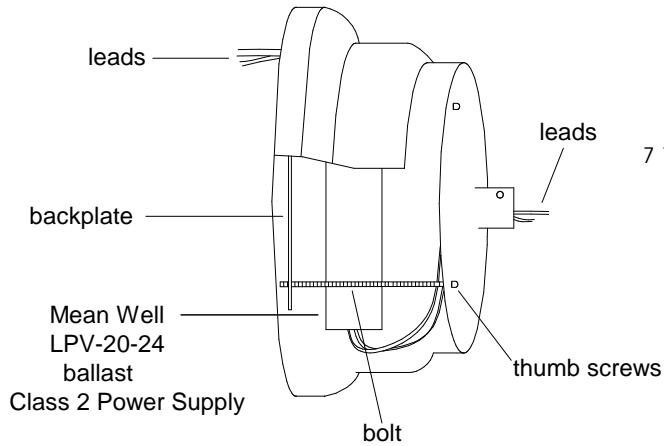

Small Ballast Pot Canopy

21A Shade

- 50,000 hour life
- Average savings is \$39.42 per year as compared to a 75 Watt incandescent
- Savings of \$ 518.16 for the life of the fixture
- Lumen output is equal to a 75 Watt bulb.

Unless Otherwise Specified: Dimensions in Inches Tolerances: Fractional ± Angular: Mach ± Bend ± Two Place Decimal ± Three Place Decimal ±	Drawn	Name	Date	Primelite Mfg. Corp. 21/864 LED 24 Watt 1000 Lumens @ 3000K 1250 Lumens @ 4000K 24 Volt Output
	Checked	T.A.R.	02/07/12	
	ENG Appr.			
	MFR Appr.			
	QA			
Construction: All Aluminum	Comments			Size
Pipe Size: 1/2"	CAD Generated Drawing Do Not Manually Update			Drawing No.
				Rev
				A
				Scale
				CAD File
				Sheet
				1 of 1