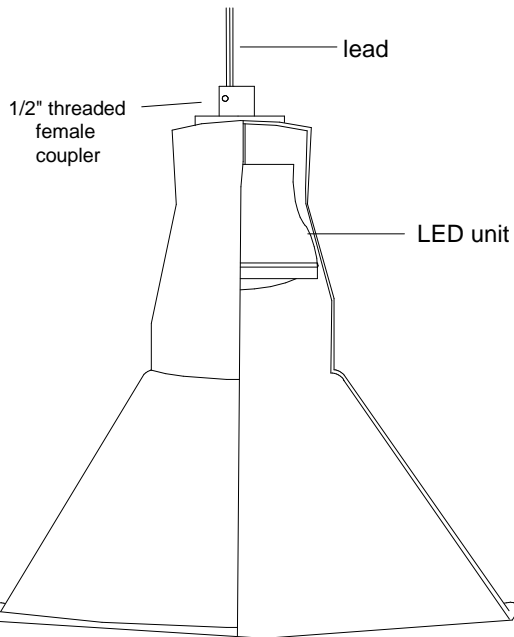

Small Ballast Pot Canopy

21A Shade

- 50,000 hour life
- Average savings is \$39.42 per year as compared to a 75 Watt incandescent
- Savings of \$ 518.16 for the life of the fixture
- Lumen output is equal to a 75 Watt bulb.

Unless Otherwise Specified: Dimensions in Inches Tolerances: Fractional ± Angular: Mach ± Bend ± Two Place Decimal ± Three Place Decimal ±	Drawn	Name	Date	Primelite Mfg. Corp. 21/864 LED 24 Watt 1000 Lumens @ 3000K 1250 Lumens @ 4000K 24 Volt Output
	Checked	T.A.R.	02/07/12	
	ENG Appr.			
	MFR Appr.			
	QA			
Construction: All Aluminum	Comments			Size
Pipe Size: 1/2"	CAD Generated Drawing Do Not Manually Update			Drawing No.
				Rev
				A
				Scale
				CAD File
				Sheet
				1 of 1