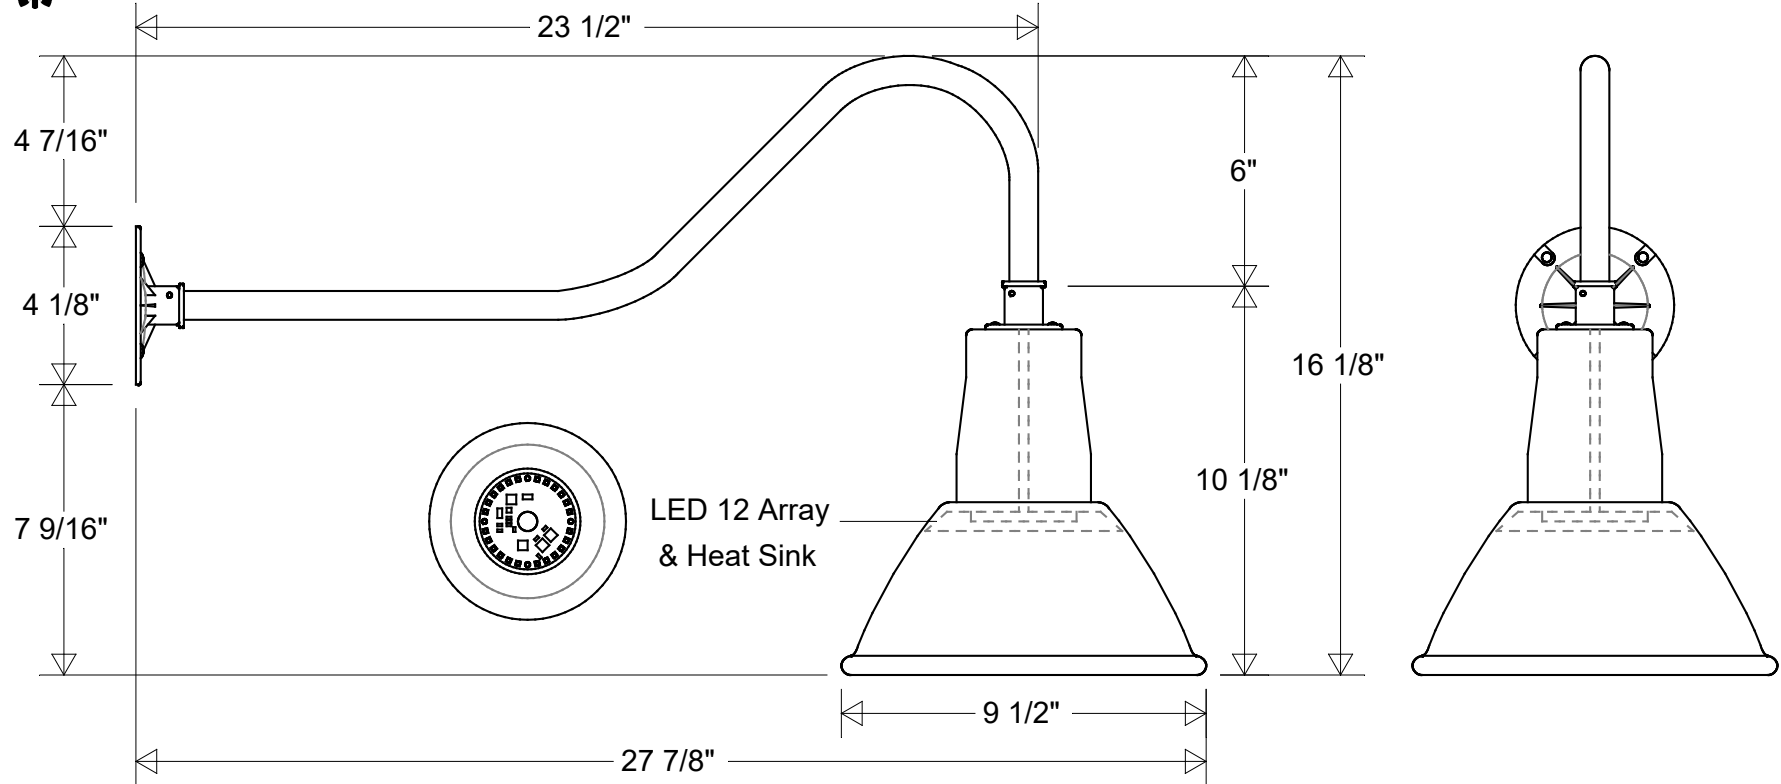

COLOR
Powder Coated Paint

JOB NAME

TYPE
Gooseneck

Lamp: LED 12 Array 60 W Inc Equivalent 3K = 910 Lumens 4K = 1000 Lumens	Initials	Date	Gooseneck #21/850 LED 12			
	Drawn	CB				08/2022
	Checked			9 1/2" Dia 27 7/8" Ext 16 1/8" H 6" Drop 7 9/16" Below Box		
	ENG Appr.					
Construction: Aluminum	MFR Appr.		Size	Drawing No.	Rev	
	QA		A	0001	A	
Unless Otherwise Specified: Dimensions in Inches	Weight:		Scale	CAD File	Sheet	
					1 of 1	