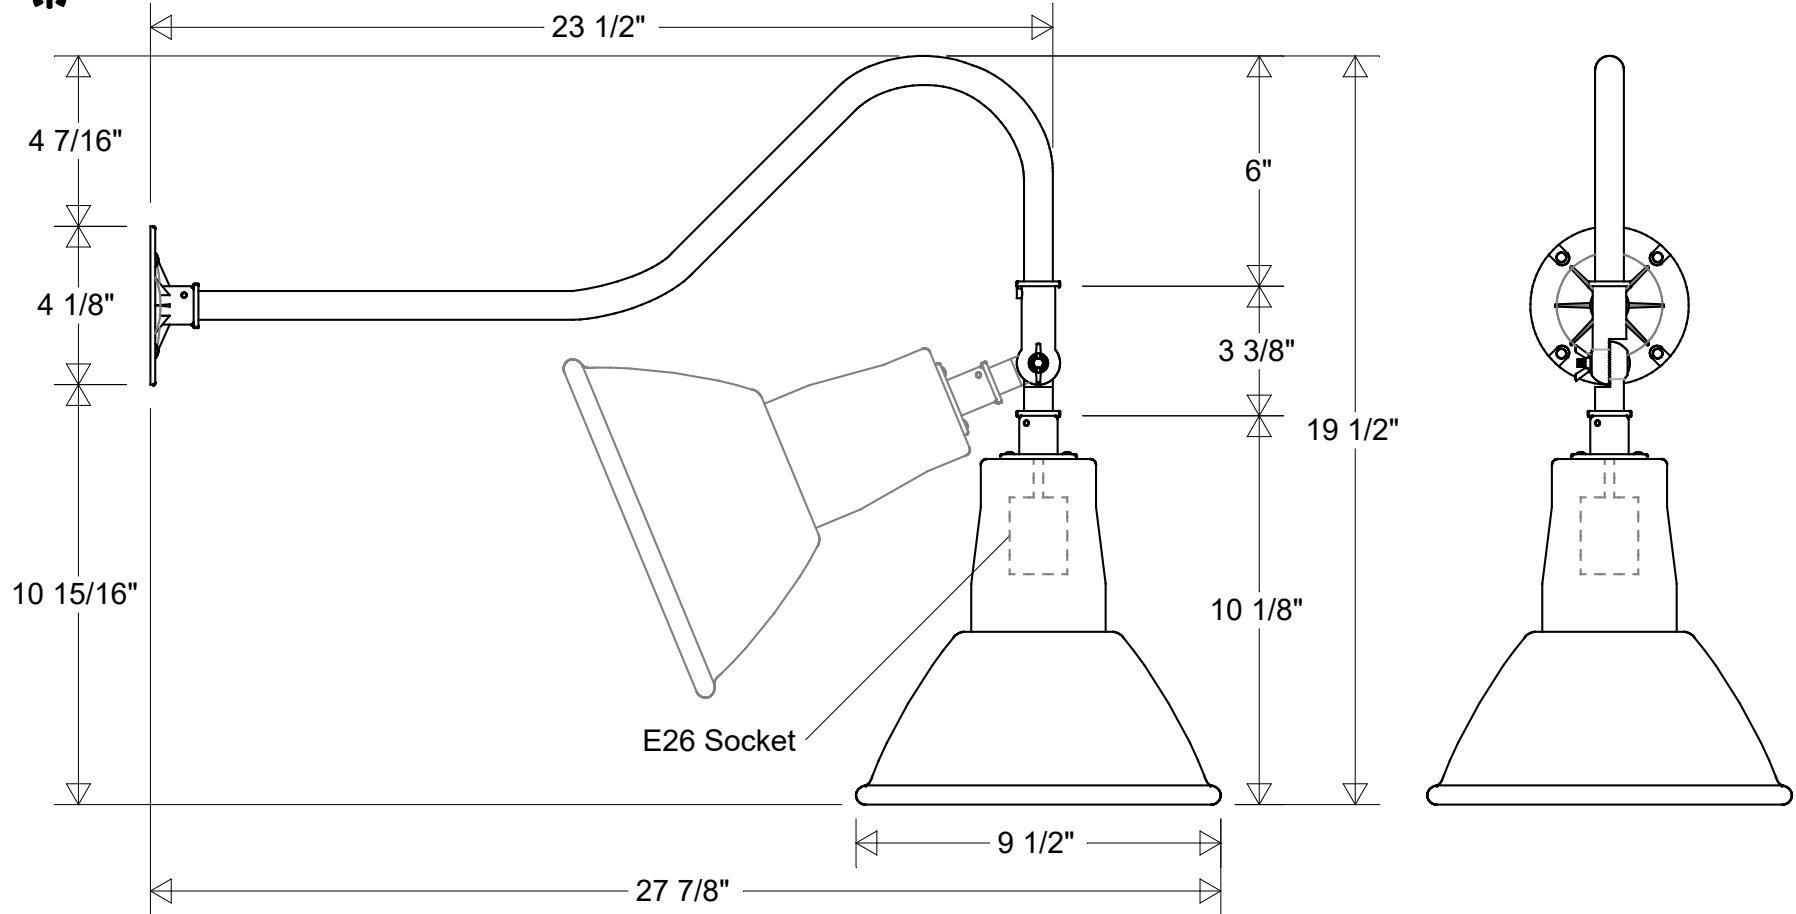

Lamp: E26 Socket Max Wattage: 200 W 	Initials	Date	<h2>Gooseneck #21/850 ESW</h2>						
	Drawn	CB						08/2022	
	Checked			9 1/2" Dia 27 7/8" Ext 19 1/2" H		Revisions			
ENG Appr.			6" Drop 10 15/16" Below Box		Zone	Rev	Description	Date	Appr
Construction: Aluminum	MFR Appr.		Size	Drawing No.	Rev				
	QA		A	0001	A				
Unless Otherwise Specified: Dimensions in Inches	Weight:		Scale	CAD File	Sheet				
					1 of 1				