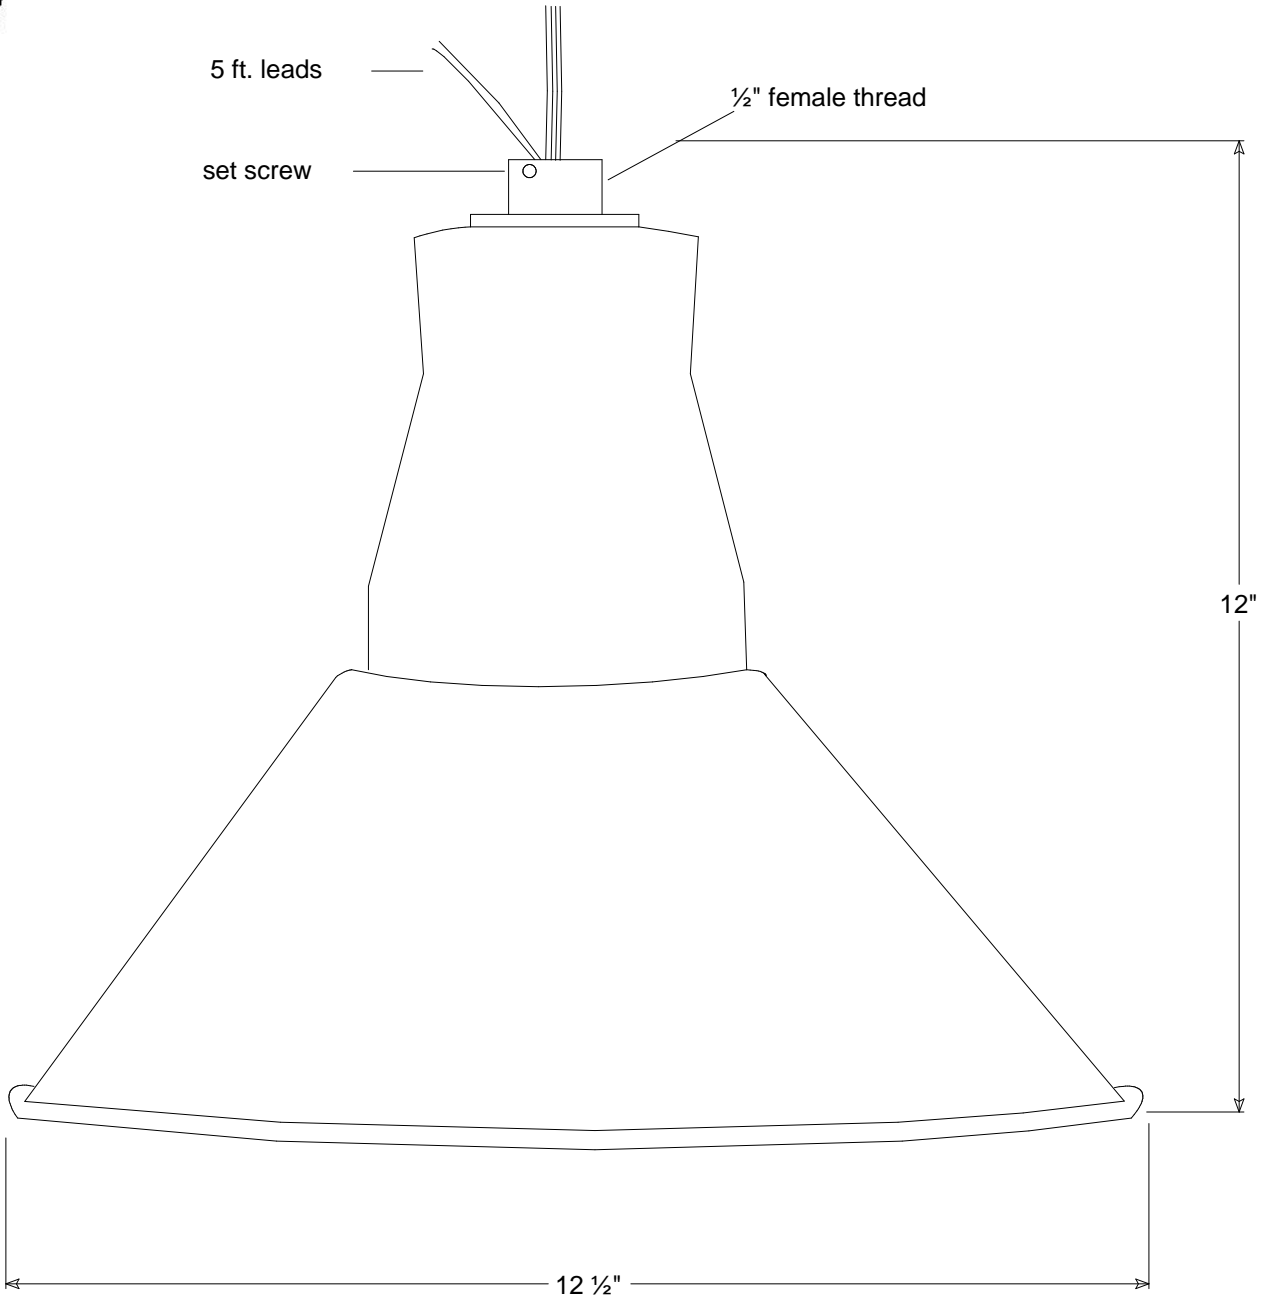

Primelite Manufacturing Corp

407 S Main St, Freeport, NY 11520

Phone: 516-868-4411 | Fax: 516-868-4609
sales@primelite-mfg.com | www.primelite-mfg.com

PART # #21/12A	LAMP Incandescent | LED	VOLTAGE 120 V	COLOR Power Coated Paint
JOB NAME			TYPE Gooseneck Shade

Lamp: Incandescent | LED

1/200A | LED12 | LED22

Name	Date
iv	03/14/18

Gooseneck Shade #21/12A

12 1/2" Dia Shade

Construction: Aluminum

Unless Otherwise Specified:
Dimensions in Inches

Drawn		
Checked		
ENG Appr.		
MFR Appr.		
QA		
Comments		

Size	Drawing No.	Rev
A	0001	A

Revisions		Date	Approved
Zone	Rev	Description	

Scale	CAD File	Sheet
		1 of 1