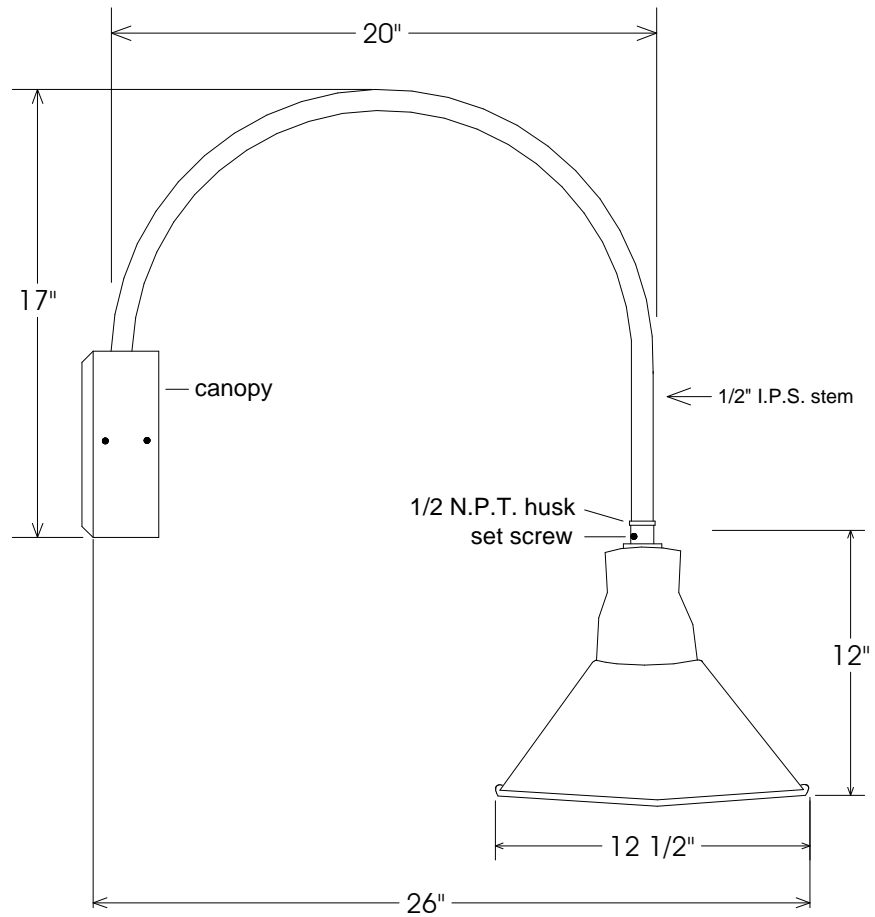

- 50,000 hour life
- Average savings is $39.42 per year as compared to a 75 Watt incandescent
- Savings of $ 518.16 for the life of the fixture
- Lumen output is equal to a 75 Watt bulb.

Unless Otherwise Specified: Dimensions in Inches Tolerances: Fractional ± Angular: Mach ± Bend ± Two Place Decimal ± Three Place Decimal ±	Drawn T.A.R.	Date 02/07/12	Primelite Mfg. Corp. 21/12-866 LED 24 Watt 1000 Lumens @ 3000K 1250 Lumens @ 4000K 24 Volt Output		
	Checked				
	ENG Appr.				
	MFR Appr.				
	QA				
Construction: All Aluminum	Comments CAD Generated Drawing Do Not Manually Update		Size A	Drawing No. 0001	Rev A
Pipe Size: 1/2"			Scale	CAD File	Sheet 1 of 1