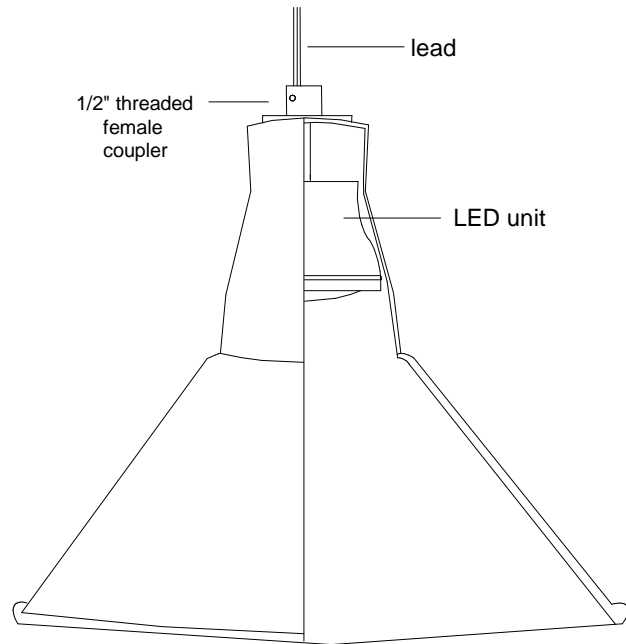

Small Ballast Pot Canopy

21/12A Shade

- 50,000 hour life
- Average savings is \$39.42 per year as compared to a 75 Watt incandescent
- Savings of \$ 518.16 for the life of the fixture
- Lumen output is equal to a 75 Watt bulb.

Unless Otherwise Specified: Dimensions in Inches Tolerances: Fractional ± Angular: Mach ± Bend ± Two Place Decimal ± Three Place Decimal ±	Drawn	Name	Date	Primelite Mfg. Corp. 21/12-864 LED 24 Watt 1000 Lumens @ 3000K 1250 Lumens @ 4000K 24 Volt Output		
	Checked	T.A.R.	02/07/12			
	ENG Appr.					
	MFR Appr.					
	QA					
Construction: All Aluminum	Comments			Size	Drawing No.	Rev
Pipe Size: 1/2"	CAD Generated Drawing Do Not Manually Update			A	0001	A
	Scale	CAD File	Sheet	1 of 1		