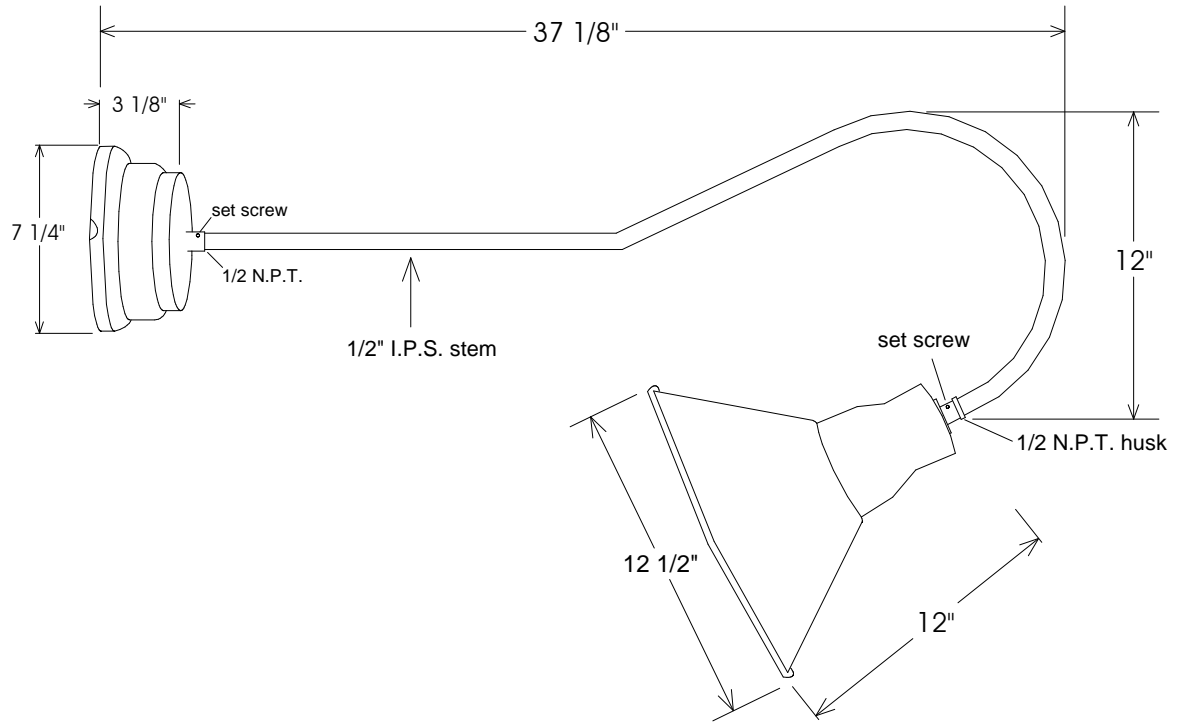

Small Ballast Pot Canopy

21/12A Shade

- 50,000 hour life
- Average savings is \$39.42 per year as compared to a 75 Watt incandescent
- Savings of \$ 518.16 for the life of the fixture
- Lumen output is equal to a 75 Watt bulb.

Unless Otherwise Specified: Dimensions in Inches Tolerances: Fractional ± Angular: Mach ± Bend ± Two Place Decimal ± Three Place Decimal ±	Drawn	Name	Date	Primelite Mfg. Corp. 21/12-864 LED 24 Watt 1000 Lumens @ 3000K 1250 Lumens @ 4000K 24 Volt Output		
	Checked	T.A.R.	02/07/12			
	ENG Appr.					
	MFR Appr.					
	QA					
Construction: All Aluminum	Comments			Size	Drawing No.	Rev
Pipe Size: 1/2"	CAD Generated Drawing Do Not Manually Update			A	0001	A
	Scale	CAD File	Sheet	1 of 1		