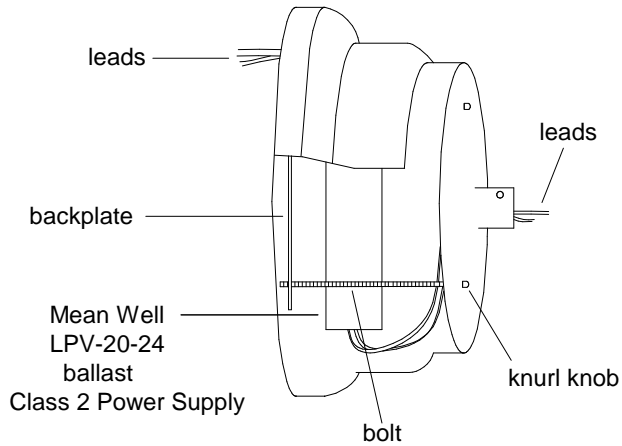

Small Ballast Pot Canopy

21/12A Shade

- 50,000 hour life
- Average savings is \$39.42 per year as compared to a 75 Watt incandescent
- Savings of \$ 518.16 for the life of the fixture
- Lumen output is equal to a 75 Watt bulb.

Unless Otherwise Specified: Dimensions in Inches Tolerances: Fractional ± Angular: Mach ± Bend ± Two Place Decimal ± Three Place Decimal ±	Drawn	Name	Date	Primelite Mfg. Corp. 21/12-864 LED 24 Watt 1000 Lumens @ 3000K 1250 Lumens @ 4000K 24 Volt Output		
	Checked	T.A.R.	02/07/12			
	ENG Appr.					
	MFR Appr.					
	QA					
Construction: All Aluminum	Comments			Size	Drawing No.	Rev
Pipe Size: 1/2"	CAD Generated Drawing Do Not Manually Update			A	0001	A
	Scale	CAD File	Sheet	1 of 1		