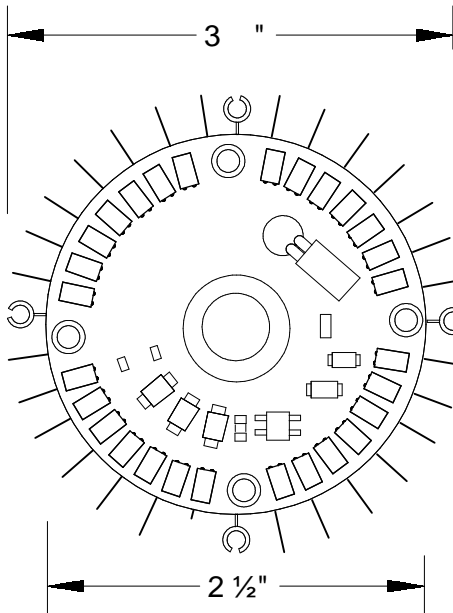

LED 12 watts

Unless Otherwise Specified: Dimensions in Inches Tolerances: Fractional ± Angular: Mach ± Bend ± Two Place Decimal ± Three Place Decimal ±	Drawn	Name	Date	Primelite Mfg. Corp. 20/864 LED12		
		iv	07/21/16			
	Checked					
	ENG Appr.					
	MFR Appr.					
Construction: All Aluminum	Comments			Size A	Drawing No. 0001	Rev A
Pipe Size: 1/2"	CAD Generated Drawing Do Not Manually Update			Scale 1:5	CAD File	Sheet 1 of 1
Lamp: 1 - LED12						