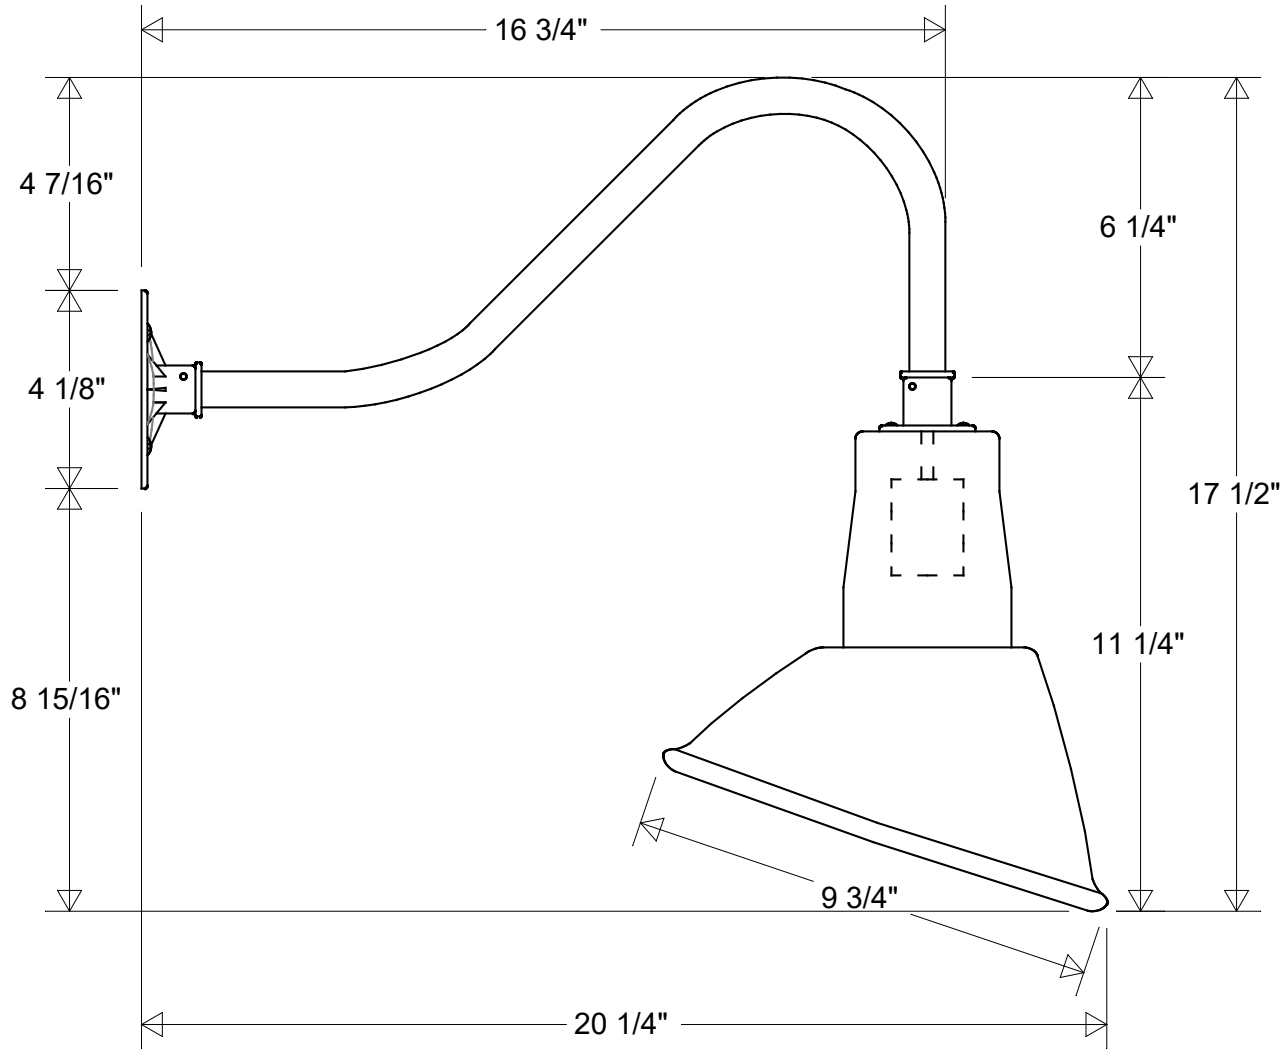

Primelite Manufacturing Corp

407 S Main St, Freeport, NY 11520

Phone: 516-868-4411 | Fax: 516-868-4609
 sales@primelite-mfg.com | www.primelite-mfg.com

PART # #20/859	LAMP E26 Socket	VOLTAGE 120 V	COLOR Powder Coated Paint
JOB NAME			TYPE Gooseneck

Lamp: E26 Socket
Max Wattage: 200 W

	Initials	Date
Drawn	CB	01/2022
Checked		
ENG Appr.		
MFR Appr.		
QA		

Gooseneck #20/859

9 3/4" Dia | 20 1/4" Ext | 17 1/2" H
 6 1/4" Drop | 8 15/16" Below Box

Size	Drawing No.	Rev
A	0001	A

Revisions				
Zone	Rev	Description	Date	Appr

Construction:
Aluminum

Unless Otherwise Specified:
Dimensions in Inches

Weight:

Scale CAD File Sheet
1 of 1