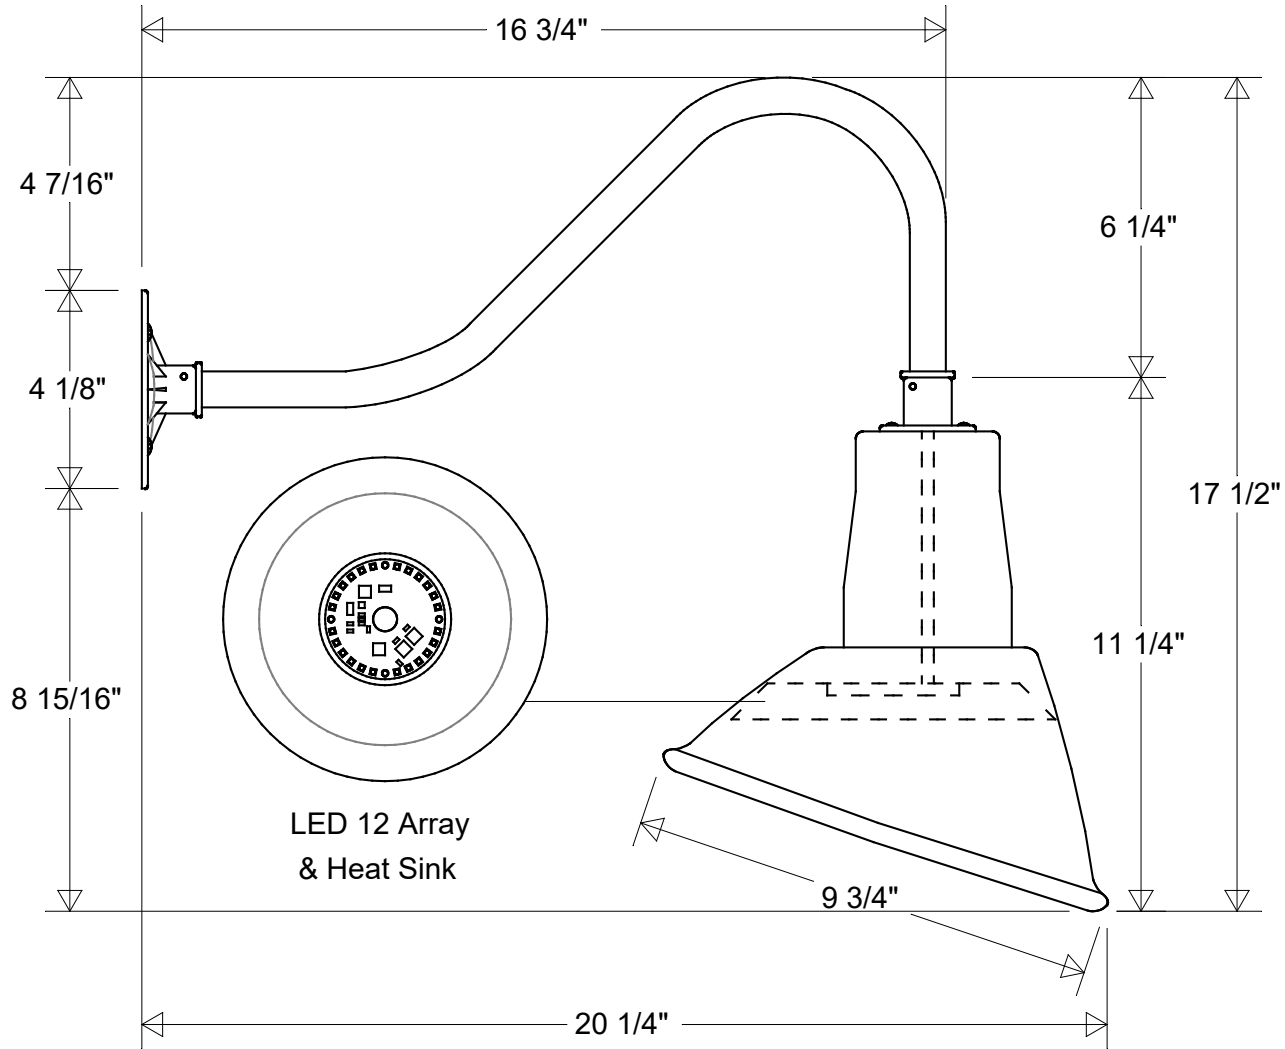

Primelite Manufacturing Corp

407 S Main St, Freeport, NY 11520

Phone: 516-868-4411 | Fax: 516-868-4609

sales@primelite-mfg.com | www.primelite-mfg.com

PART #

#20/859 LED 12

LAMP

Built-In LED

VOLTAGE

120 V

COLOR

Powder Coated Paint

JOB NAME

TYPE

Gooseneck

LED 12 Array
& Heat Sink

Lamp: LED 12 Array
60 W Inc Equivalent
3K = 910 Lumens
4K = 1000 Lumens

Initials Date

Drawn CB 01/2022

Checked

ENG Appr.

MFR Appr.

QA

Gooseneck #20/859 LED 12

9 3/4" Dia | 20 1/4" Ext | 17 1/2" H

6 1/4" Drop | 8 15/16" Below Box

Size Drawing No. Rev
A **0001** **A**

Scale CAD File Sheet
1 of 1

Revisions

Zone	Rev	Description	Date	Appr

Construction:
Aluminum

Unless Otherwise Specified:
Dimensions in Inches

Weight: