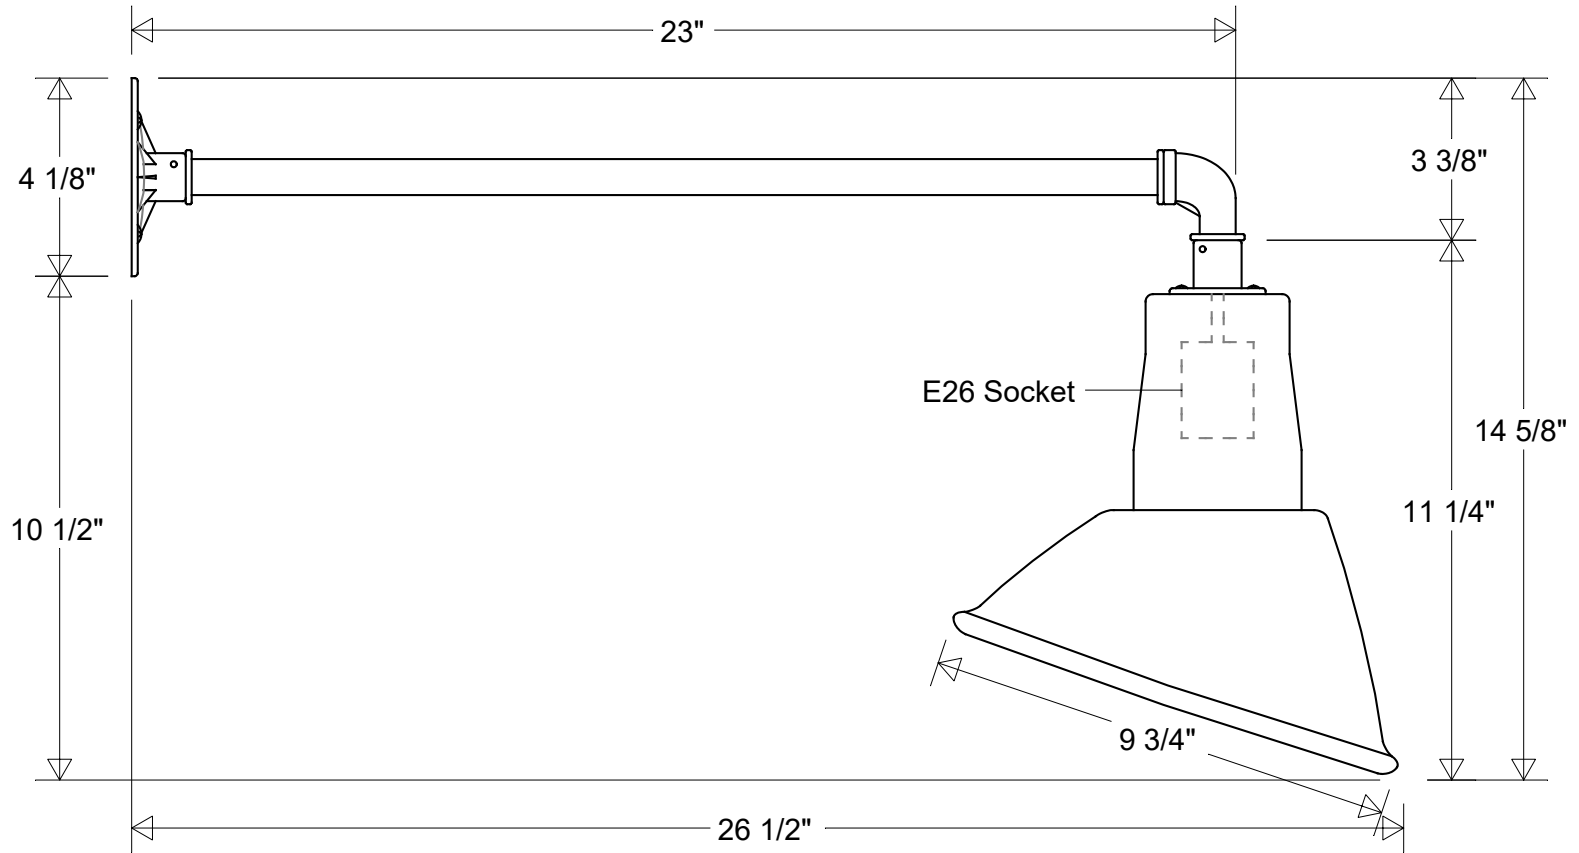

Lamp: E26 Socket Max Wattage: 200 W 	Initials	Date	#20/855						
	Drawn	CB						08/2023	
	Checked			9 3/4" Dia 26 1/2" Ext 14 5/8" H		Revisions			
ENG Appr.			3 3/8" Drop 10 1/2" Below Box		Zone	Rev	Description	Date	Appr
Construction: Aluminum	MFR Appr.		Size	Drawing No.	Rev				
	QA		A	0001	A				
Unless Otherwise Specified: Dimensions in Inches	Weight:		Scale	CAD File	Sheet				
					1 of 1				