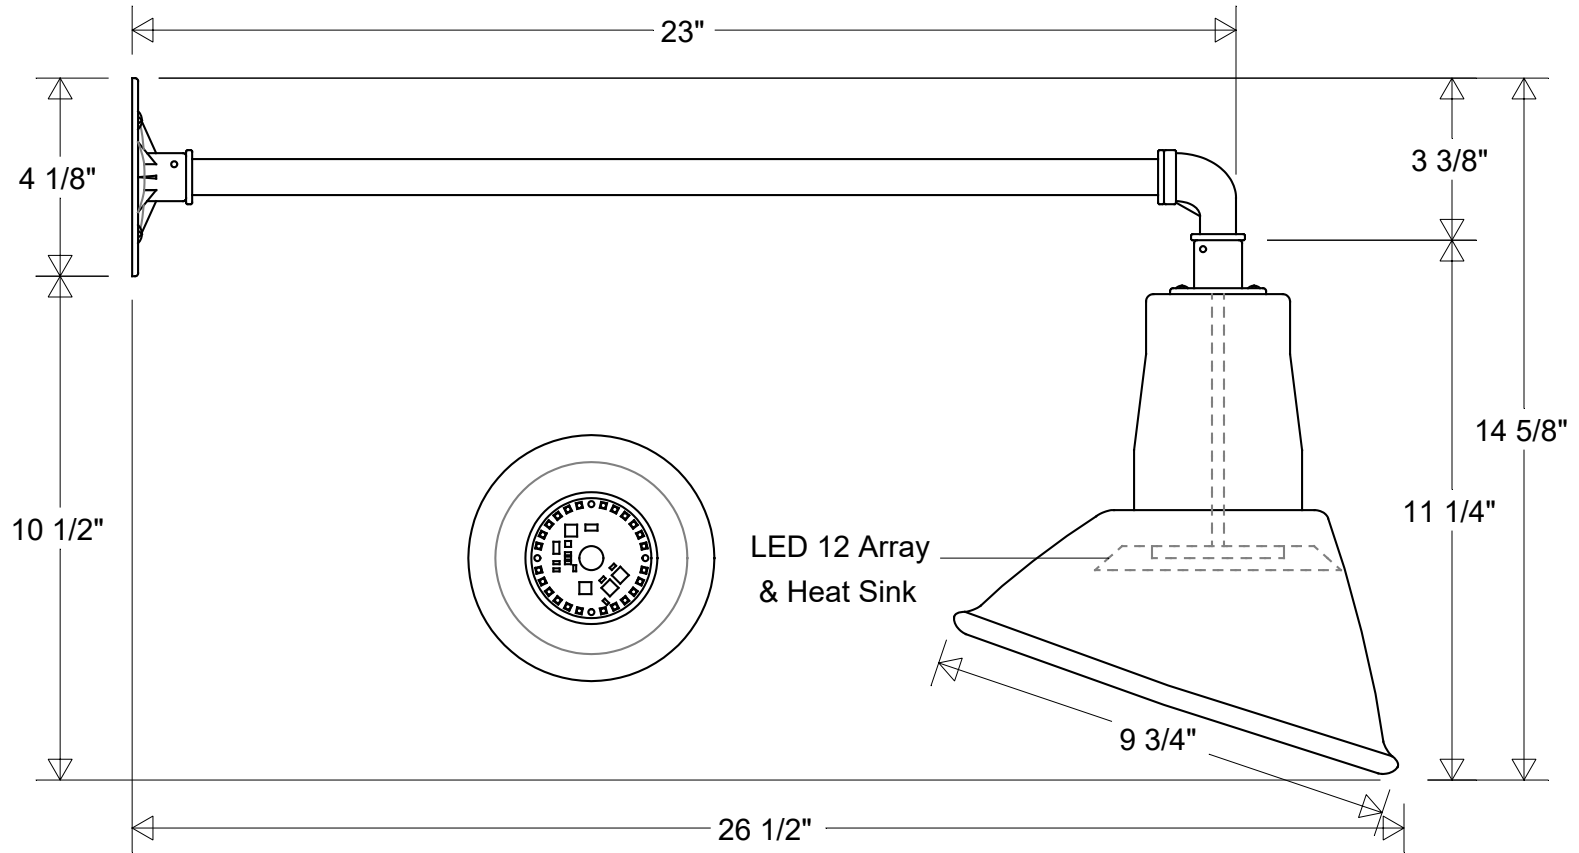

<b>Lamp: LED 12 Array</b> 60 W Inc Equivalent 3K = 1140 Lumens 4K = 1280 Lumens	Initials	Date	<b>#20/855 LED 12</b>		
	Drawn	CB			08/2023
	Checked			9 3/4" Dia   26 1/2" Ext   14 5/8" H 3 3/8" Drop   10 1/2" Below Box	
	ENG Appr.				
Construction: Aluminum	MFR Appr.		Size	Drawing No.	Rev
	QA		<b>A</b>	<b>0001</b>	<b>A</b>
Unless Otherwise Specified: Dimensions in Inches	Weight:		Scale	CAD File	Sheet
					<b>1 of 1</b>